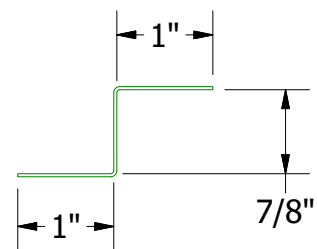

VSA601 - Inside Corner Post

VSA681 - Support Z

Note: * denotes color side.

ATAS INTERNATIONAL, INC
 Allentown PA
 610-395-8445
 Mesa AZ
 480-558-7210

TITLE				Versa-Seam Reveal Solid Inside Corner Vertical Detail	
DWG. NO.		DR		DATE	
		KRK		12/5/2022	
MATERIAL		APP		DATE	
		SH. SIZE		SCALE	
		B		X:X	
REV. NO.	DATE	DESCRIPTION OF REVISION	BY	APP	