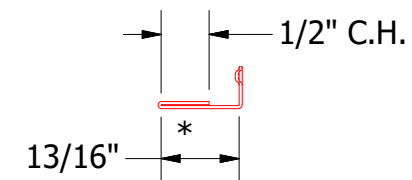

VSA681 - Support Z

UNS078 - Snap J Cover

VSA119 - Snap Base

**ATAS INTERNATIONAL, INC**  
 Allentown PA  
 610-395-8445  
 Mesa AZ  
 480-558-7210

TITLE Versa-Seam Reveal Solid Existing Window Jamb Vertical Detail			
DWG. NO.	DR	DATE	
	KRK	12/6/2022	
MATERIAL	APP	DATE	
SH. SIZE	B	SCALE	X:X

Note: \* denotes color side.

REV. NO.	DATE	DESCRIPTION OF REVISION	BY	APP