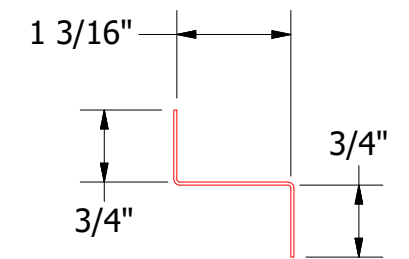

VSA550 - Head Trim

Z Closure

Note: * denotes color side.

ATAS INTERNATIONAL, INC
 Allentown PA
 610-395-8445
 Mesa AZ
 480-558-7210

TITLE				Versa-Seam Reveal Solid Existing Window Head Vertical Detail	
DWG. NO.		DR		DATE	
		KRK		12/5/2022	
MATERIAL		APP		DATE	
REV. NO.	DATE	DESCRIPTION OF REVISION	BY	APP	SCALE
					B X:X