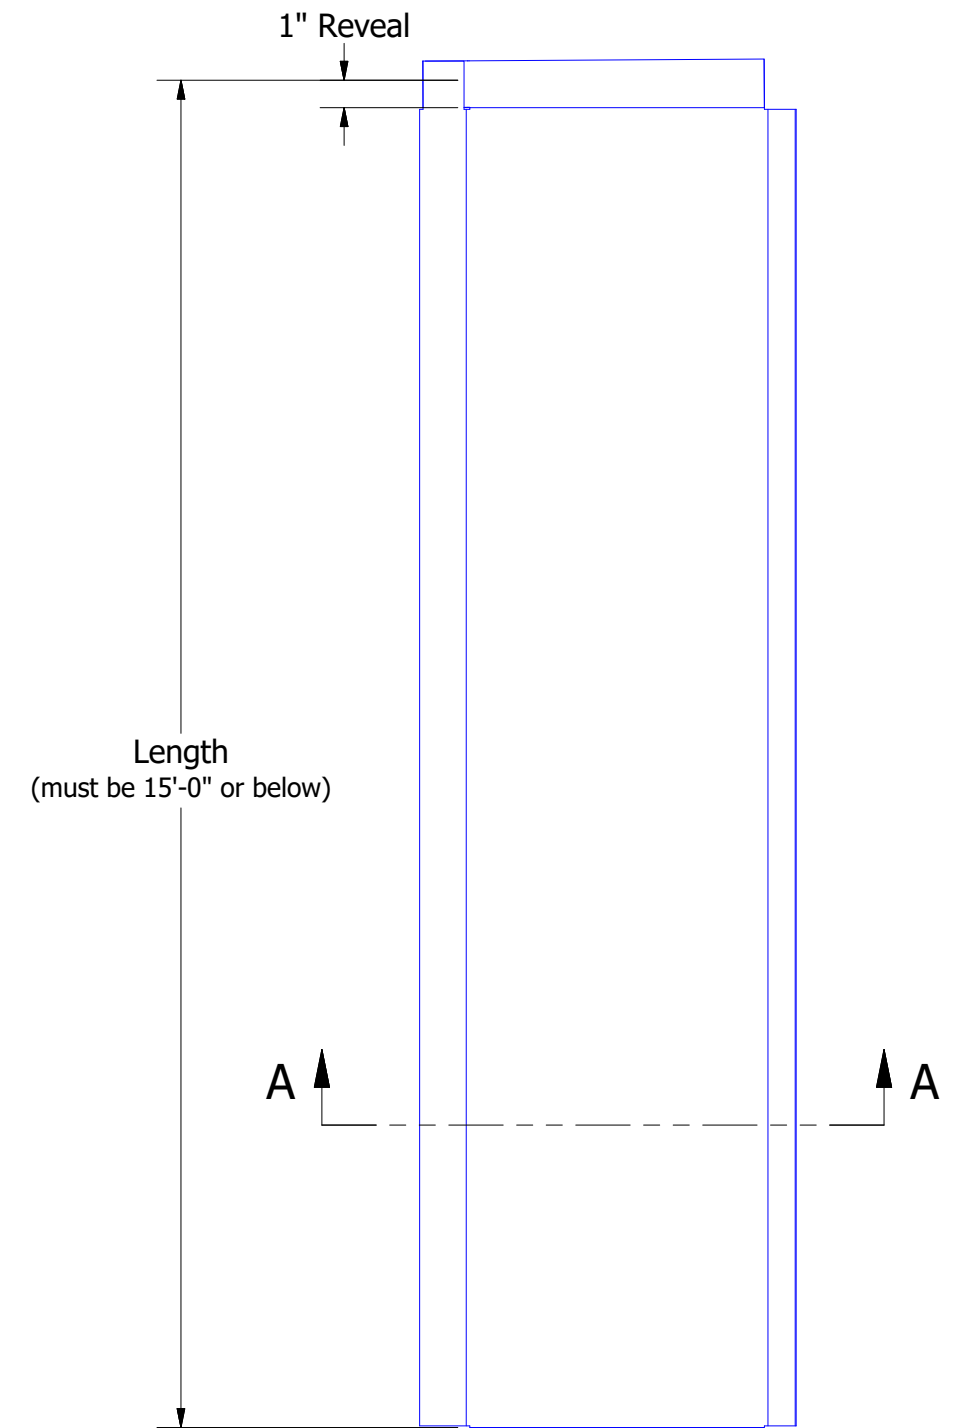

Section A-A

Vertical Panel

Note: * denotes color side.

ATAS INTERNATIONAL, INC
Allentown PA
610-395-8445
Mesa AZ
480-558-7210

TITLE				Design Wall Reveal Panel Detail	
DWG. NO.		DR		DATE	
		KRK		8/11/2022	
MATERIAL		APP		DATE	
REV. NO.	DATE	DESCRIPTION OF REVISION	BY	APP	SCALE
					B X:X