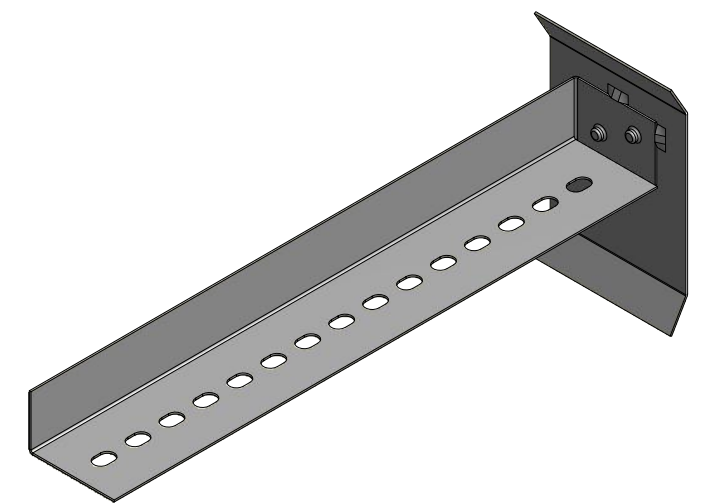

Suspended Edge Splice

Suspended Edge Trim

Suspended Edge Clip  
(20ga Steel)

Note: \* denotes color side.

**ATAS** ATAS INTERNATIONAL, INC  
 Allentown PA  
 610-395-8445  
 Mesa AZ  
 480-558-7210

TITLE  
**Suspended Edge Installation Detail**

						DWG. NO.	DR	KRK	DATE	5/17/2023
01	3/13/2024	Updated Carrier Location	KRK			MATERIAL	APP		DATE	
REV. NO.	DATE	DESCRIPTION OF REVISION	BY	APP		SH. SIZE	B	SCALE	X:X	