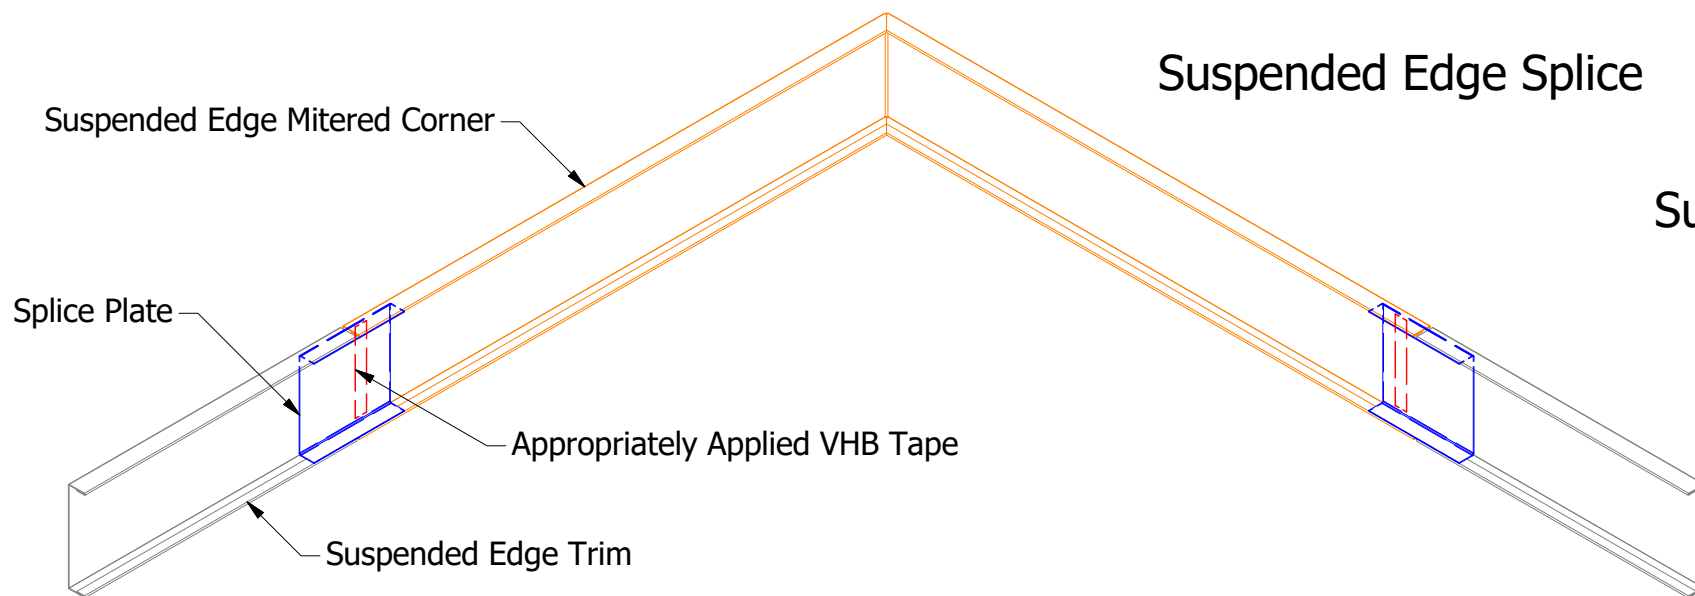

Suspended Edge Splice

Suspended Edge Trim

Suspended Edge Clip  
(20ga Steel)

Note: \* denotes color side.

**ATAS** ATAS INTERNATIONAL, INC  
 Allentown PA  
 610-395-8445  
 Mesa AZ  
 480-558-7210

TITLE  
**Suspended Edge Installation Detail**

						DWG. NO.	DR	KRK	DATE	5/17/2023
01	3/13/2024	Updated Carrier Location	KRK			MATERIAL	APP		DATE	
REV. NO.	DATE	DESCRIPTION OF REVISION	BY	APP		SH. SIZE	B	SCALE	X:X	