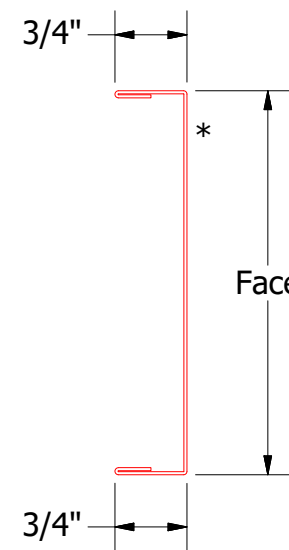

Suspended Edge Splice

Suspended Edge Trim

Suspended Edge Clip  
(20ga Steel)

Note: \* denotes color side.

**ATAS** ATAS INTERNATIONAL, INC  
 Allentown PA  
 610-395-8445  
 Mesa AZ  
 480-558-7210

TITLE  
**Suspended Edge Installation Detail**

						DWG. NO.	DR	KRK	DATE	5/17/2023
01	3/13/2024	Updated Carrier Location	KRK			MATERIAL	APP		DATE	
REV. NO.	DATE	DESCRIPTION OF REVISION	BY	APP		SH. SIZE	B	SCALE	X:X	