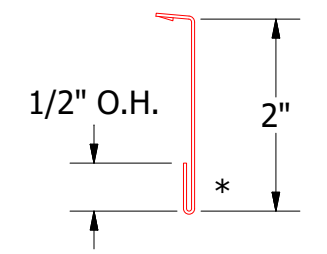

Window Sill Snap J Cover