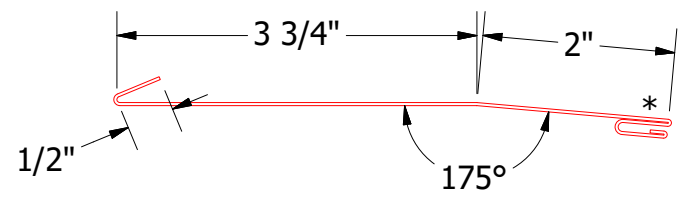

Window Sill Snap Base with Return

Note: * denotes color side.

ATAS ATAS INTERNATIONAL, INC
Allentown PA
610-395-8445
Mesa AZ
480-558-7210

TITLE				Dutch Seam Window Sill Detail	
DWG. NO.		DR		DATE	
		KRK		1/30/2023	
MATERIAL		APP		DATE	
		SH. SIZE		SCALE	
		B		X:X	
REV. NO.	DATE	DESCRIPTION OF REVISION	BY	APP