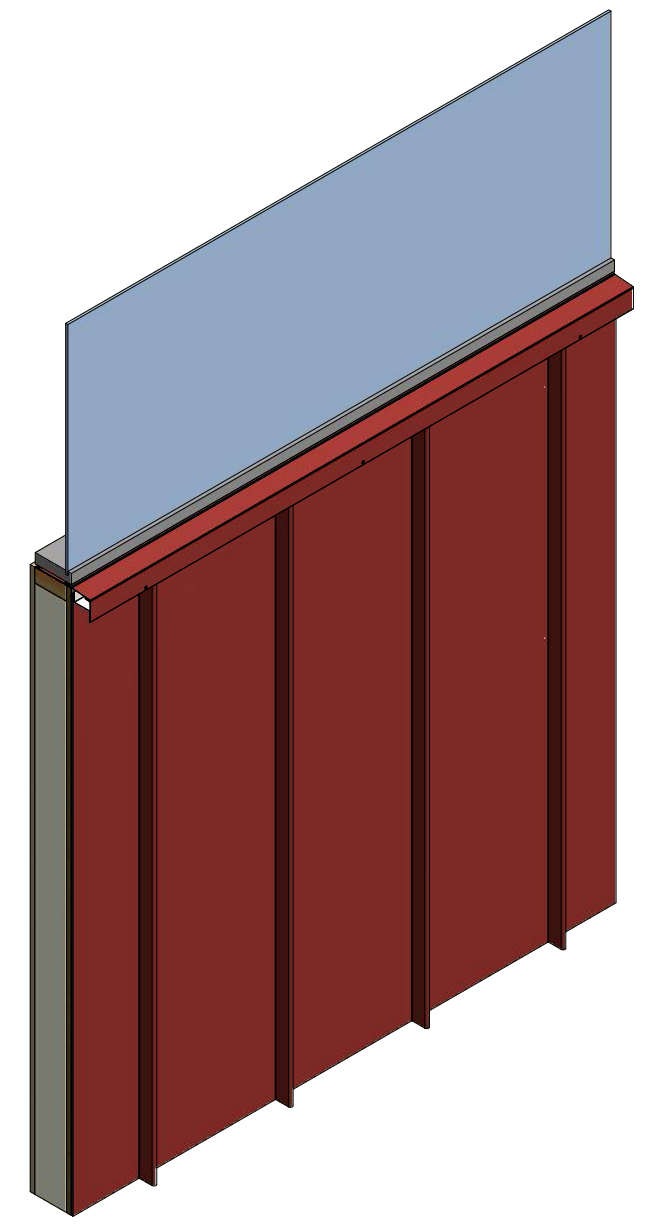

Factory Pre Notched Z Closure

Window Sill Snap J Cover

Window Sill Snap Base with Return

Note: \* denotes color side.

**ATAS** ATAS INTERNATIONAL, INC  
 Allentown PA  
 610-395-8445  
 Mesa AZ  
 480-558-7210

TITLE				Dutch Seam Window Sill Detail	
DWG. NO.		DR		DATE	
		KRK		1/30/2023	
MATERIAL		APP		DATE	
		SH. SIZE		SCALE	
		B		X:X	
REV. NO.	DATE	DESCRIPTION OF REVISION	BY	APP	