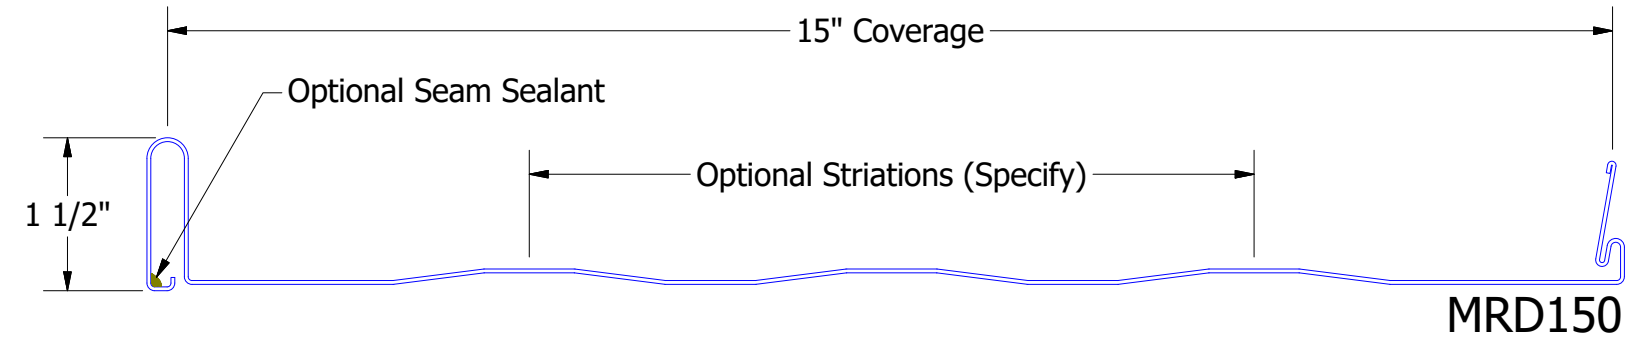

ATAS INTERNATIONAL, INC
 Allentown PA
 610-395-8445
 Mesa AZ
 480-558-7210

TITLE			Dutch Seam Panel Profile Detail		
DWG. NO.		DR		DATE	
		KRK		1/25/2023	
MATERIAL		APP		DATE	
		SH. SIZE		SCALE	
		B		X:X	

REV. NO.	DATE	DESCRIPTION OF REVISION	BY	APP

ATAS INTERNATIONAL, INC
 Allentown PA
 610-395-8445
 Mesa AZ
 480-558-7210

TITLE **Dutch Seam Panel Profile Detail**

REV. NO.	DATE	DESCRIPTION OF REVISION	BY	APP	DWG. NO.	DR	DATE
						KRK	1/25/2023
					MATERIAL	APP	DATE
						SH. SIZE	SCALE
						B	X:X