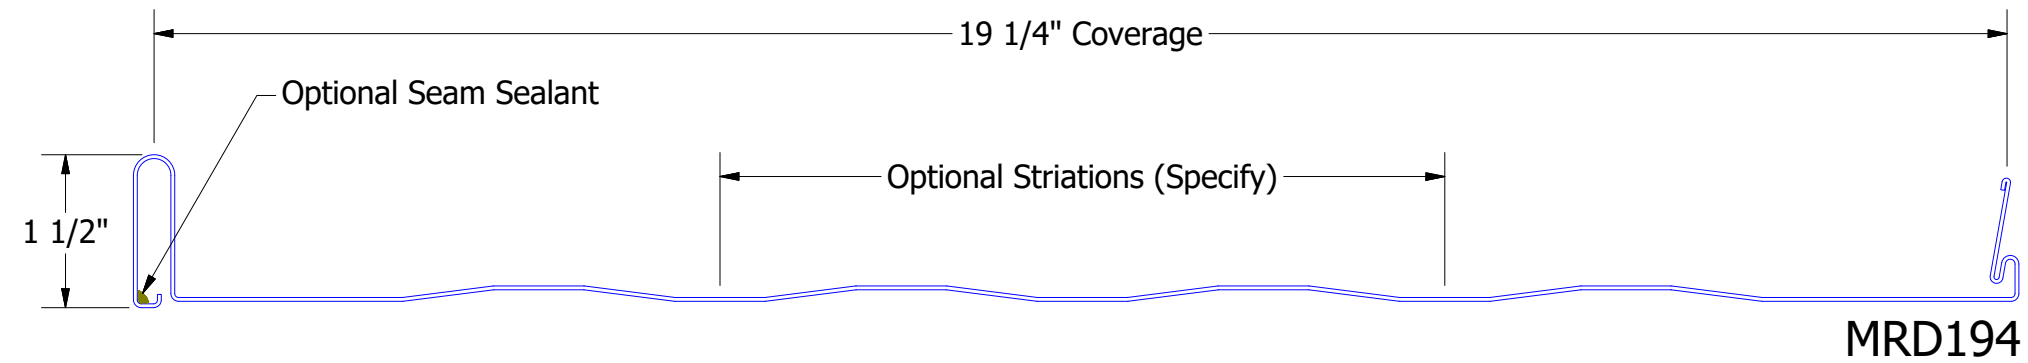

ATAS INTERNATIONAL, INC
 Allentown PA
 610-395-8445
 Mesa AZ
 480-558-7210

TITLE			Dutch Seam Panel Profile Detail		
DWG. NO.		DR		DATE	
		KRK		1/25/2023	
MATERIAL		APP		DATE	
		SH. SIZE		SCALE	
		B		X:X	

REV. NO.	DATE	DESCRIPTION OF REVISION	BY	APP

ATAS INTERNATIONAL, INC
 Allentown PA
 610-395-8445
 Mesa AZ
 480-558-7210

TITLE **Dutch Seam Panel Profile Detail**

REV. NO.	DATE	DESCRIPTION OF REVISION	BY	APP	DWG. NO.	DR	DATE
						KRK	1/25/2023
					MATERIAL	APP	DATE
						SH. SIZE	SCALE
						B	X:X