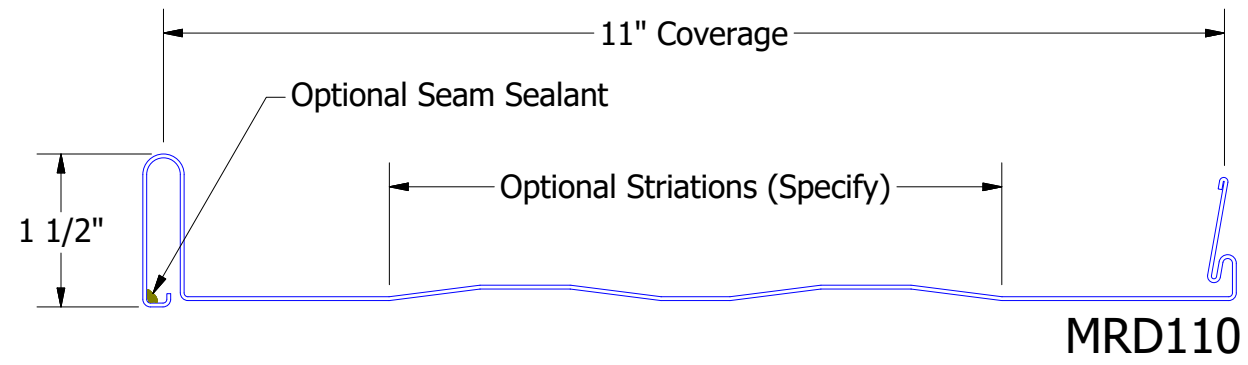

ATAS INTERNATIONAL, INC
 Allentown PA
 610-395-8445
 Mesa AZ
 480-558-7210

TITLE			Dutch Seam Panel Profile Detail		
DWG. NO.		DR		DATE	
		KRK		1/25/2023	
MATERIAL		APP		DATE	
		SH. SIZE		SCALE	
		B		X:X	

REV. NO.	DATE	DESCRIPTION OF REVISION	BY	APP

ATAS INTERNATIONAL, INC
 Allentown PA
 610-395-8445
 Mesa AZ
 480-558-7210

TITLE **Dutch Seam Panel Profile Detail**

REV. NO.	DATE	DESCRIPTION OF REVISION	BY	APP	DWG. NO.	DR	DATE
						KRK	1/25/2023
					MATERIAL	APP	DATE
						SH. SIZE	SCALE
						B	X:X