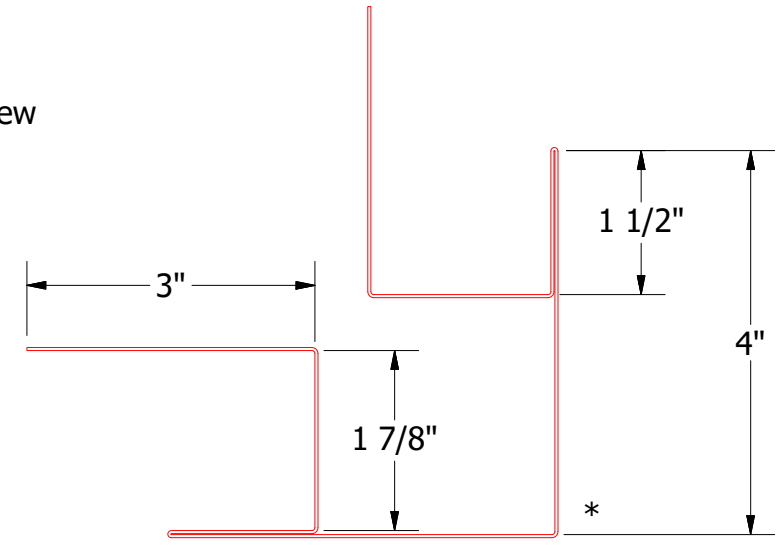

Dutch Seam Clip

Plywood Substrate

Water and Air Resistive Barrier

Dutch Seam Panel

Membrane Strip

#10 x 1" Wafer Head Screw

Outside Corner Post

Outside Corner Post

ATAS ATAS INTERNATIONAL, INC
 Allentown PA
 610-395-8445
 Mesa AZ
 480-558-7210

TITLE **Dutch Seam Outside Corner Detail**

REV. NO.	DATE	DESCRIPTION OF REVISION	BY	APP	DWG. NO.	DR	DATE
						KRK	1/26/2023
					MATERIAL	APP	DATE
					SH. SIZE	B	SCALE X:X