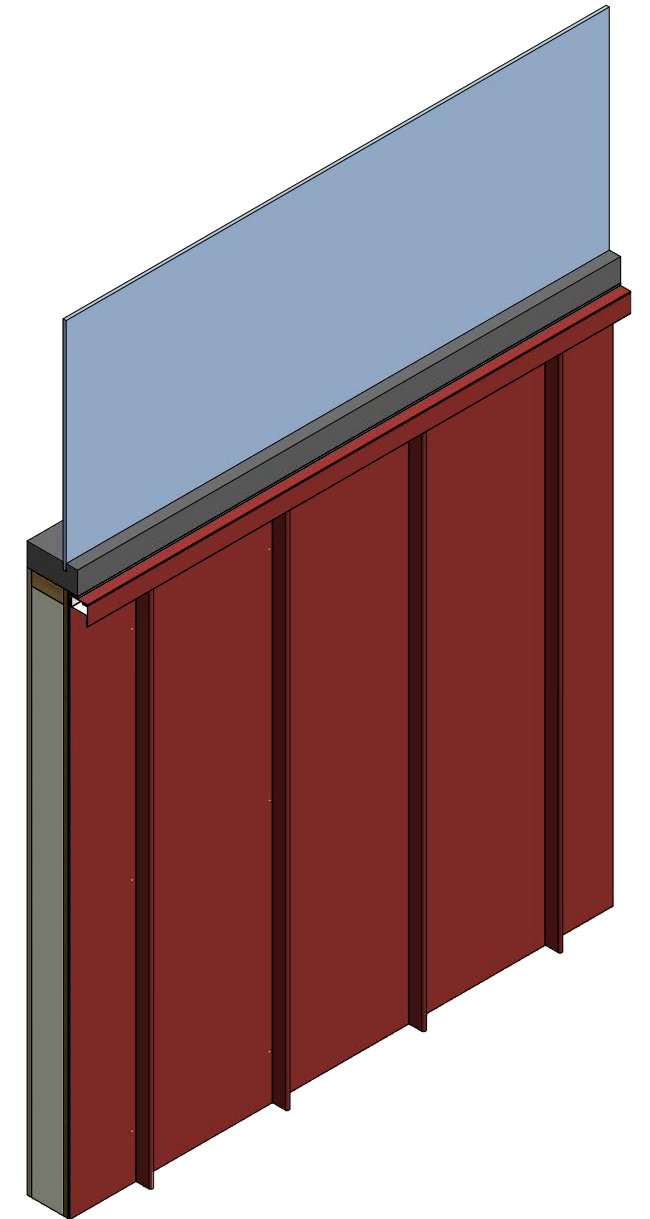

Factory Pre Notched Z Closure

Window Sill Snap Base

Window Sill Snap J Cover

Note: \* denotes color side.

**ATAS** ATAS INTERNATIONAL, INC  
 Allentown PA  
 610-395-8445  
 Mesa AZ  
 480-558-7210

TITLE: Dutch Seam Flanged Window Sill Detail

DWG. NO.	DR	DATE				
	KRK	1/27/2023				
MATERIAL	APP	DATE				
REV. NO.	DATE	DESCRIPTION OF REVISION	BY	APP	SH. SIZE	SCALE
					B	X:X