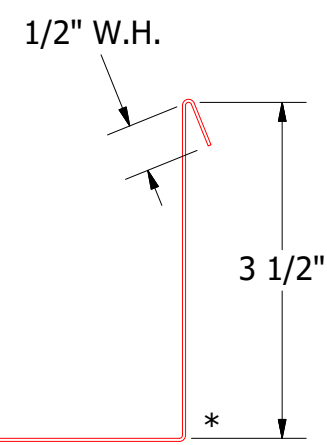

HCA119 - Snap Base

HCA683 - Angle Trim with Return

UNS200 - Snap J Cover

HCA680 - Angle Trim

Note: * denotes color side.
 Note: If Hex Washer Head Screw is used, do not Overdrive the Fastener.

		ATAS INTERNATIONAL, INC Allentown PA 610-395-8445 Mesa AZ 480-558-7210	
TITLE CastleTop Window Jamb Detail			
02 01 REV. NO.	1/10/2023 6/23/2020 DATE	Updated J Channel to Snap Base and Snap J Cover. Added Color Side Note. DESCRIPTION OF REVISION	KRK KRK BY APP
DWG. NO.		DR MBP DATE 8/5/2016 APP DAS DATE 8/5/16 SH. SIZE B SCALE X:X	