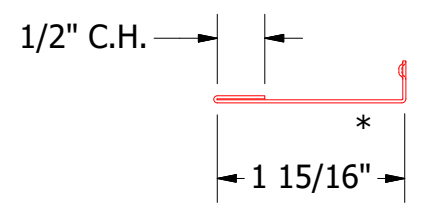

HCA119 - Snap Base

HCA683 - Angle Trim with Return

UNS200 - Snap J Cover

HCA680 - Angle Trim

Note: * denotes color side.
 Note: If Hex Washer Head Screw is used, do not Overdrive the Fastener.

		ATAS INTERNATIONAL, INC Allentown PA 610-395-8445 Mesa AZ 480-558-7210	
TITLE CastleTop Window Jamb Detail			
02 01 REV. NO.	1/10/2023 6/23/2020 DATE	Updated J Channel to Snap Base and Snap J Cover. Added Color Side Note. DESCRIPTION OF REVISION	KRK KRK BY APP
DWG. NO.		DR MBP DATE 8/5/2016 APP DAS DATE 8/5/16 SH. SIZE B SCALE X:X	