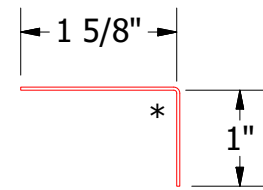

HCA119 - Snap Base

HCA683 - Angle Trim with Return

UNS200 - Snap J Cover

HCA680 - Angle Trim

Note: * denotes color side.
 Note: If Hex Washer Head Screw is used, do not Overdrive the Fastener.

		ATAS INTERNATIONAL, INC Allentown PA 610-395-8445 Mesa AZ 480-558-7210	
TITLE CastleTop Window Jamb Detail			
02 01 REV. NO.	1/10/2023 6/23/2020 DATE	Updated J Channel to Snap Base and Snap J Cover. Added Color Side Note. DESCRIPTION OF REVISION	KRK KRK BY APP
DWG. NO.		DR MBP DATE 8/5/2016 APP DAS DATE 8/5/16 SH. SIZE B SCALE X:X	