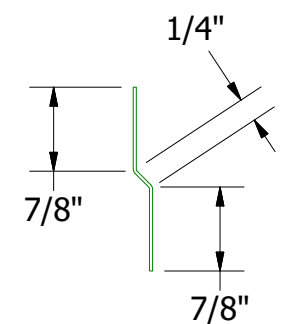

HCA661 - Base Trim - Standard

HCA975 - Joggle Cleat

ATAS INTERNATIONAL, INC
 Allentown PA
 610-395-8445
 Mesa AZ
 480-558-7210

TITLE
CastleTop Flanged Window Head Detail

02	1/9/2023	Removed Base Color Trim	KRK	DWG. NO.	DR	DATE
01	6/23/2020	Added Base Color Trim SKU and Added Color Side Note.	KRK	APP	MBP	8/7/2018
REV. NO.	DATE	DESCRIPTION OF REVISION	BY	APP	MATERIAL	DATE
					SH. SIZE	SCALE
					B	X:X

Note: * denotes color side.