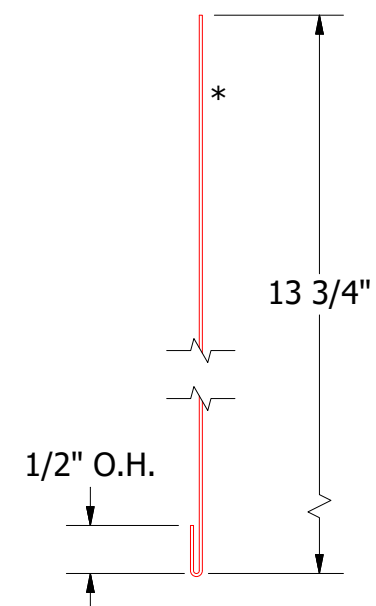

Base Color Trim overlap behind CastleTop Panel

HCA668 - Base Color Trim

HCA661 - Base Trim - Standard

HCA975 - Joggle Cleat

Note: * denotes color side.

REV. NO.	DATE	DESCRIPTION OF REVISION	BY	APP
03	1/6/2023	Added Base Color Trim Overlap Detail	KRK	
02	6/23/2020	Added Base Color Trim SKU and Note for Color Side	KRK	
01	5/16/2018	Added CastleTop Color Trim	KRK	