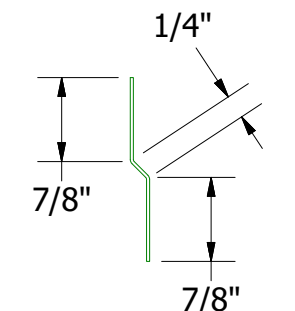

Base Color Trim overlap behind CastleTop Panel

HCA668 - Base Color Trim

HCA661 - Base Trim - Standard

HCA975 - Joggle Cleat

Note: * denotes color side.

REV. NO.	DATE	DESCRIPTION OF REVISION	BY	APP
03	1/6/2023	Added Base Color Trim Overlap Detail	KRK	
02	6/23/2020	Added Base Color Trim SKU and Note for Color Side	KRK	
01	5/16/2018	Added CastleTop Color Trim	KRK	

ATAS ATAS INTERNATIONAL, INC
 Allentown PA
 610-395-8445
 Mesa AZ
 480-558-7210

TITLE: **CastleTop Base Detail**

DWG. NO.	DR	DMR	DATE
	APP	DAS	8/4/2016
MATERIAL	SH. SIZE	B	SCALE
			X:X