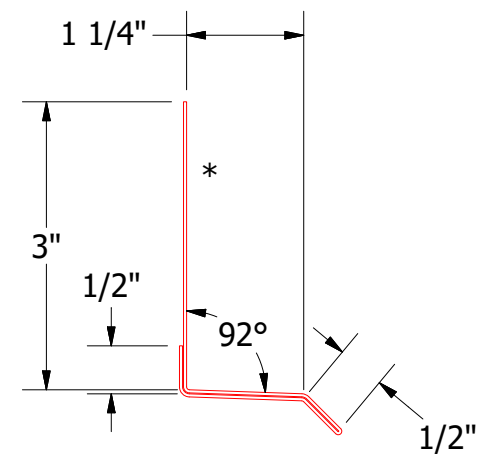

Base Color Trim overlap behind CastleTop Panel

HCA668 - Base Color Trim

HCA661 - Base Trim - Standard

HCA975 - Joggle Cleat

Note: * denotes color side.

REV. NO.	DATE	DESCRIPTION OF REVISION	BY	APP
03	1/6/2023	Added Base Color Trim Overlap Detail	KRK	
02	6/23/2020	Added Base Color Trim SKU and Note for Color Side	KRK	
01	5/16/2018	Added CastleTop Color Trim	KRK	

ATAS ATAS INTERNATIONAL, INC
 Allentown PA
 610-395-8445
 Mesa AZ
 480-558-7210

TITLE: **CastleTop Base Detail**

DWG. NO.	DR	DMR	DATE
	APP	DAS	8/4/2016
MATERIAL	SH. SIZE	B	SCALE
			X:X