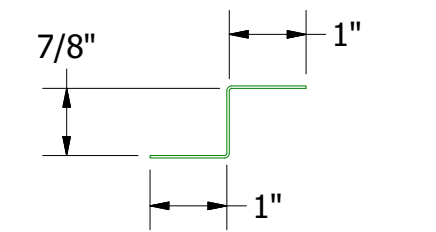

VSA602 - Outside Corner Post

VSA681 - Support Z

Note: \* denotes color side.  
 Note: Optional 18ga Support Plate Available.

**ATAS** ATAS INTERNATIONAL, INC  
 Allentown PA  
 610-395-8445  
 Mesa AZ  
 480-558-7210

TITLE  
 Versa-Seam Reveal Open Vertical Outside Corner Detail

DWG. NO.	DR	DATE				
	KRK	10/26/2022				
MATERIAL	APP	DATE				
REV. NO.	DATE	DESCRIPTION OF REVISION	BY	APP	SH. SIZE	SCALE
					B	X:X