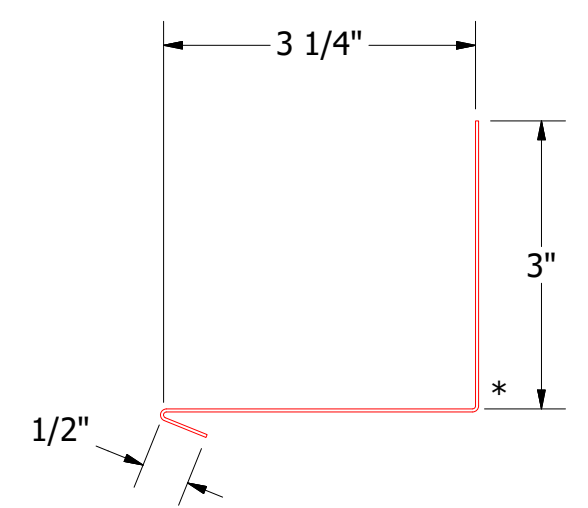

**Head Flashing**  
(field fabricated from color matched flat stock)

**Angle Trim with Return**  
(field fabricated from color matched flat stock)

**VSA550 - Head Trim**

Note: \* denotes color side.

		<b>ATAS INTERNATIONAL, INC</b> Allentown PA 610-395-8445 Mesa AZ 480-558-7210	
		TITLE <b>Versa-Seam Reveal Open Vertical Head Detail</b>	
DWG. NO.	DR	DATE	
	KRK	10/27/2022	
MATERIAL	APP	DATE	
REV. NO.	DATE	DESCRIPTION OF REVISION	BY APP
	SH. SIZE	B	SCALE X:X