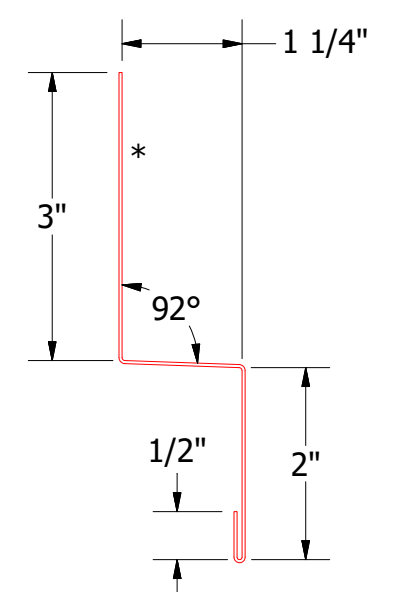

**Head Flashing**  
(field fabricated from color matched flat stock)

**Angle Trim with Return**  
(field fabricated from color matched flat stock)

**VSA550 - Head Trim**

Note: \* denotes color side.

		<b>ATAS INTERNATIONAL, INC</b> Allentown PA 610-395-8445 Mesa AZ 480-558-7210	
		TITLE <b>Versa-Seam Reveal Open Vertical Head Detail</b>	
DWG. NO.	DR	DATE	
	KRK	10/27/2022	
MATERIAL	APP	DATE	
REV. NO.	DATE	DESCRIPTION OF REVISION	BY APP
	SH. SIZE	B	SCALE X:X