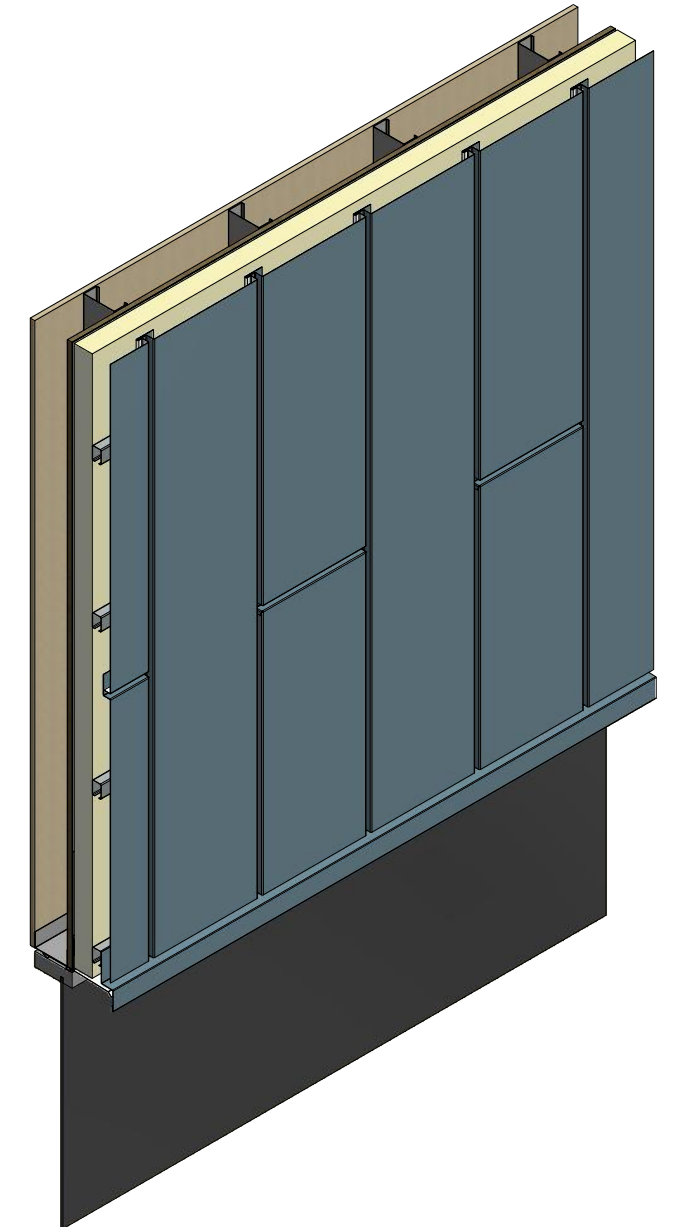

**Head Flashing**  
(field fabricated from color matched flat stock)

**Angle Trim with Return**  
(field fabricated from color matched flat stock)

**VSA550 - Head Trim**

Note: \* denotes color side.

		<b>ATAS INTERNATIONAL, INC</b> Allentown PA 610-395-8445 Mesa AZ 480-558-7210	
		TITLE <b>Versa-Seam Reveal Open Vertical Head Detail</b>	
DWG. NO.	DR	DATE	
	KRK	10/27/2022	
MATERIAL	APP	DATE	
REV. NO.	DATE	DESCRIPTION OF REVISION	BY APP
	SH. SIZE	B	SCALE X:X