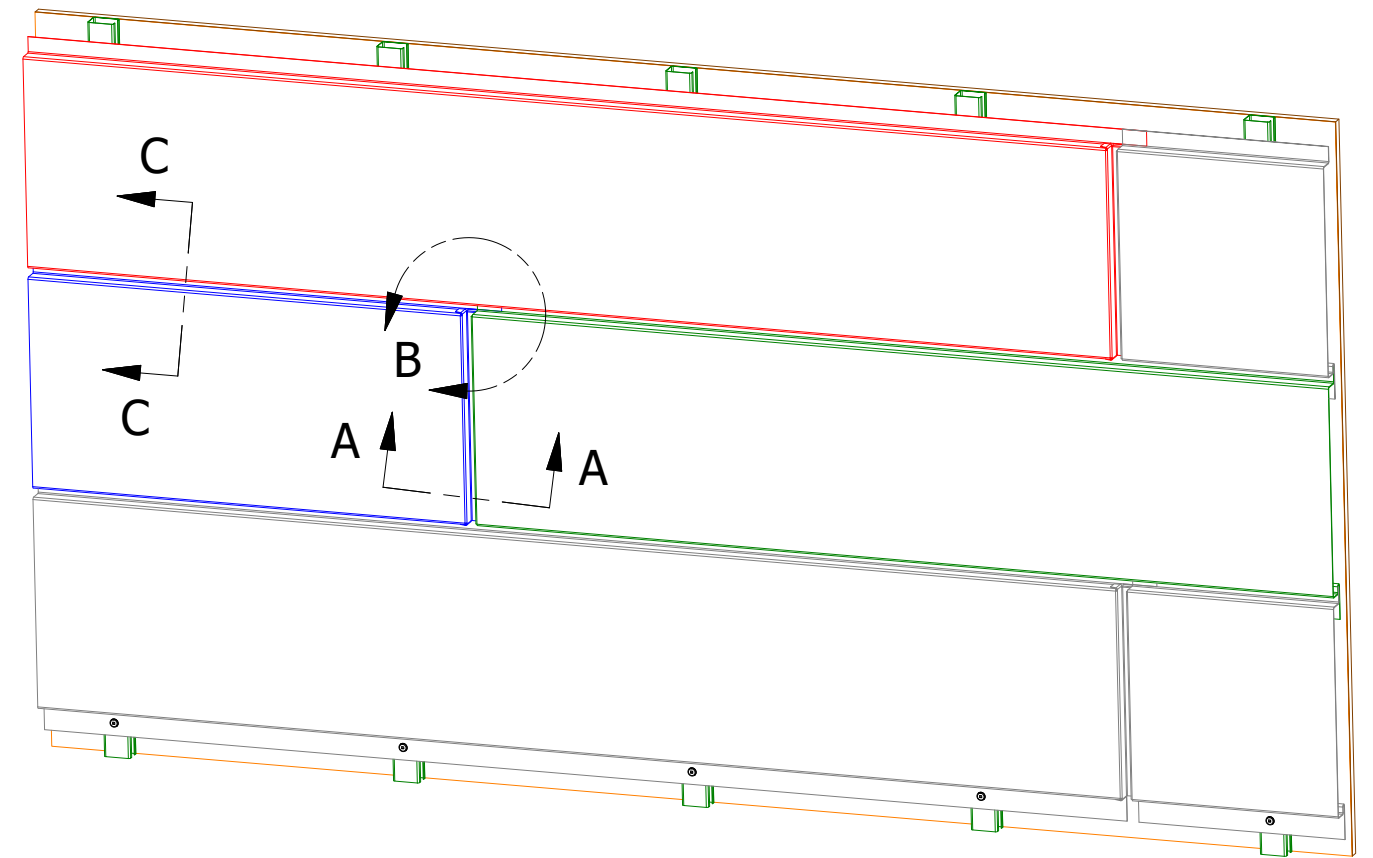

Section C-C

DETAIL B

Section A-A  
Panel Reveal Interlock

Note: Standard Panel Installation is Left to Right.  
Note: Horizontal Panel Installed on Open Framing Only.

ATAS INTERNATIONAL, INC  
Allentown PA  
610-395-8445  
Mesa AZ  
480-558-7210

TITLE				Versa-Seam Reveal Open Horizontal Panel Installation Detail	
DWG. NO.		DR		DATE	
		KRK		11/4/2022	
MATERIAL		APP		DATE	
REV. NO.	DATE	DESCRIPTION OF REVISION	BY	APP	SCALE
					B X:X