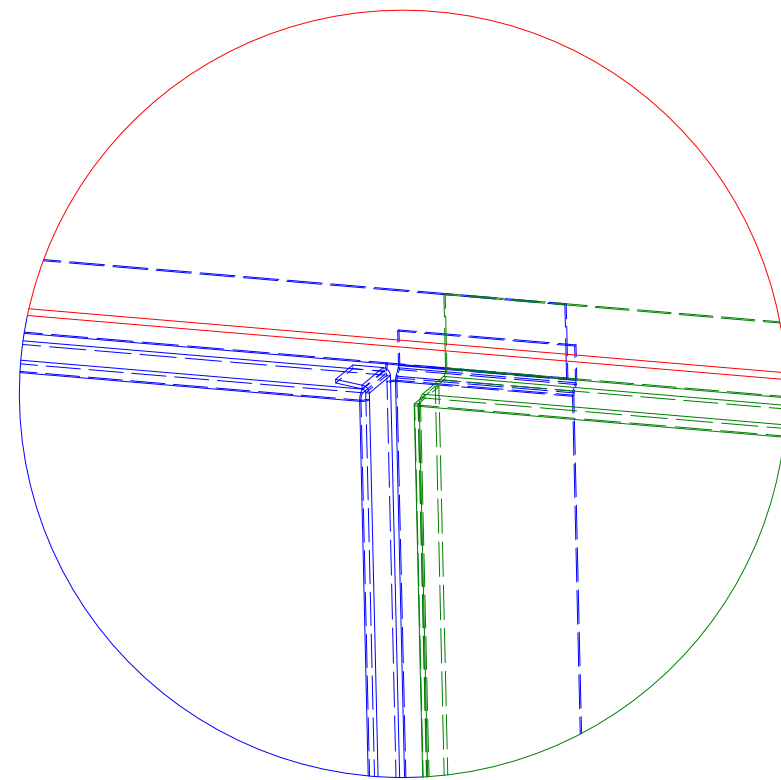

Section C-C

DETAIL B

Section A-A  
Panel Reveal Interlock

Note: Standard Panel Installation is Left to Right.  
Note: Horizontal Panel Installed on Open Framing Only.

ATAS INTERNATIONAL, INC  
Allentown PA  
610-395-8445  
Mesa AZ  
480-558-7210

TITLE				Versa-Seam Reveal Open Horizontal Panel Installation Detail	
DWG. NO.		DR		DATE	
		KRK		11/4/2022	
MATERIAL		APP		DATE	
REV. NO.	DATE	DESCRIPTION OF REVISION	BY	APP	SCALE
					B X:X