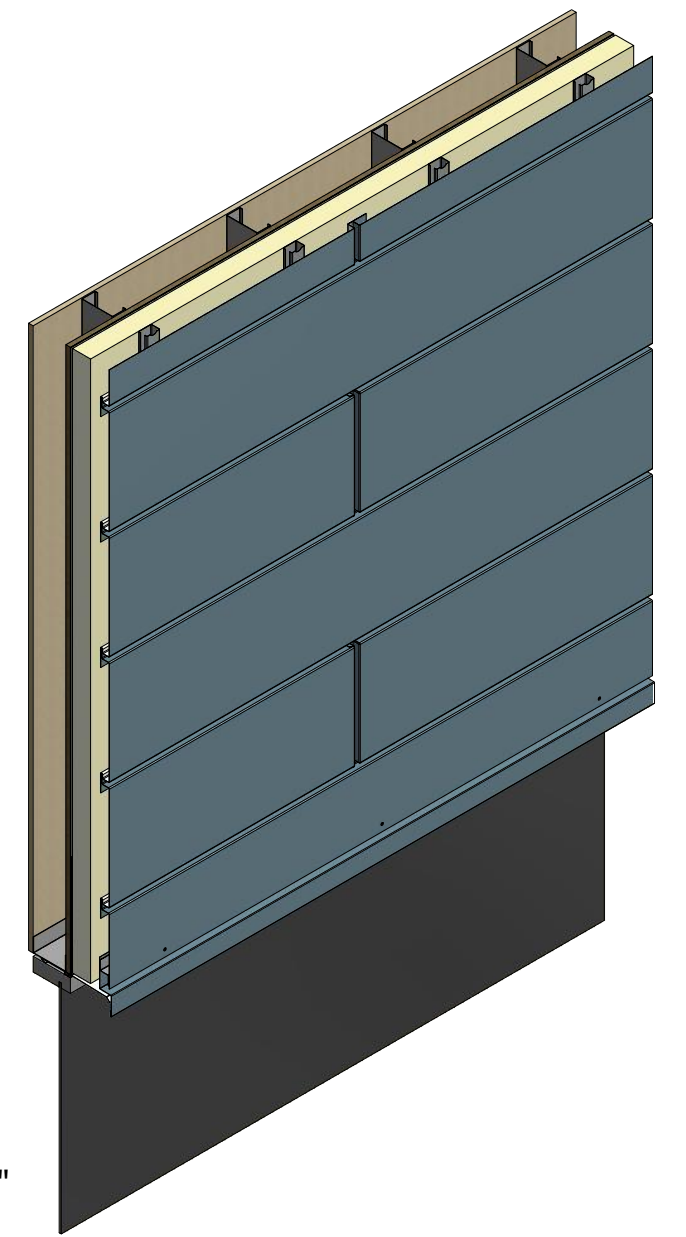

Head Flashing
(field fabricated from color matched flat stock)

VSA550 - Head Trim

Angle Trim with Return
(field fabricated from color matched flat stock)

VSA681 - Support Z

Note: * denotes color side.

ATAS ATAS INTERNATIONAL, INC
Allentown PA
610-395-8445
Mesa AZ
480-558-7210

TITLE				Versa-Seam Reveal Open Horizontal Head Detail	
DWG. NO.		DR		DATE	
		KRK		10/27/2022	
MATERIAL		APP		DATE	
REV. NO.		DATE		DESCRIPTION OF REVISION	
		BY		APP	
		SH. SIZE		SCALE	
		B		X:X	