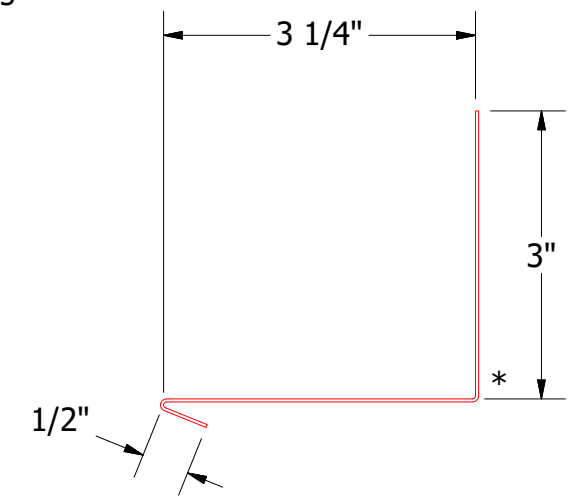

Head Flashing
(field fabricated from color matched flat stock)

VSA550 - Head Trim

Angle Trim with Return
(field fabricated from color matched flat stock)

VSA681 - Support Z

Note: * denotes color side.

ATAS ATAS INTERNATIONAL, INC
Allentown PA
610-395-8445
Mesa AZ
480-558-7210

TITLE				Versa-Seam Reveal Open Horizontal Head Detail	
DWG. NO.		DR		DATE	
		KRK		10/27/2022	
MATERIAL		APP		DATE	
REV. NO.		DATE		DESCRIPTION OF REVISION	
		BY		APP	
		SH. SIZE		SCALE	
		B		X:X	