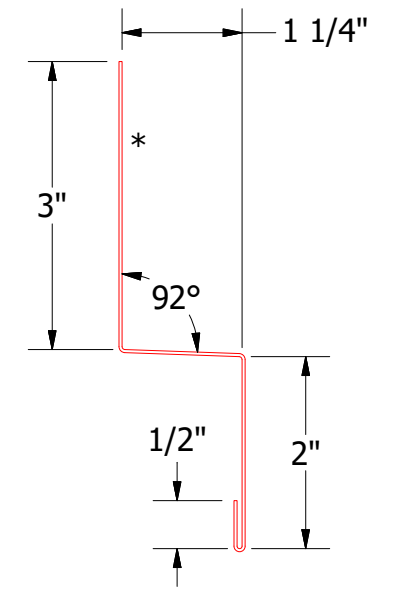

Head Flashing
(field fabricated from color matched flat stock)

VSA550 - Head Trim

Angle Trim with Return
(field fabricated from color matched flat stock)

VSA681 - Support Z

Note: * denotes color side.

ATAS ATAS INTERNATIONAL, INC
Allentown PA
610-395-8445
Mesa AZ
480-558-7210

TITLE				Versa-Seam Reveal Open Horizontal Head Detail	
DWG. NO.		DR		DATE	
		KRK		10/27/2022	
MATERIAL		APP		DATE	
REV. NO.		DATE		DESCRIPTION OF REVISION	
		BY		APP	
		SH. SIZE		SCALE	
		B		X:X	