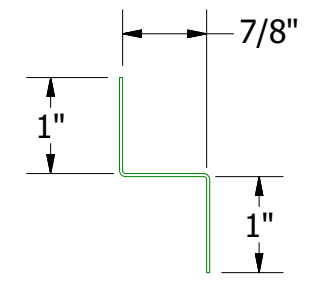

Head Flashing
(field fabricated from color matched flat stock)

VSA550 - Head Trim

Angle Trim with Return
(field fabricated from color matched flat stock)

VSA681 - Support Z

Note: * denotes color side.

ATAS ATAS INTERNATIONAL, INC
Allentown PA
610-395-8445
Mesa AZ
480-558-7210

TITLE				Versa-Seam Reveal Open Horizontal Head Detail	
DWG. NO.		DR		DATE	
		KRK		10/27/2022	
MATERIAL		APP		DATE	
REV. NO.		DATE		DESCRIPTION OF REVISION	
		BY		APP	
		SH. SIZE		SCALE	
		B		X:X	