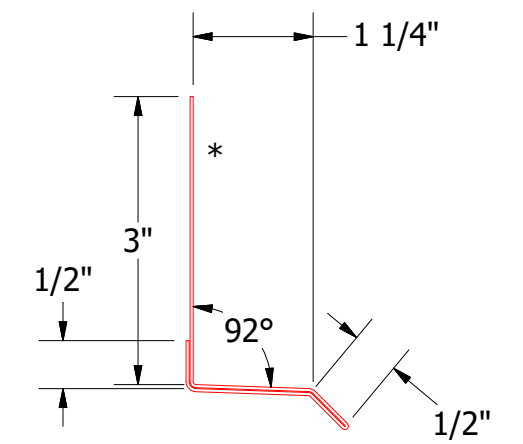

VSA681 - Support Z

VSA661 - Base Trim - Standard

Note: * denotes color side.

ATAS ATAS INTERNATIONAL, INC
 Allentown PA
 610-395-8445
 Mesa AZ
 480-558-7210

TITLE				Versa-Seam Reveal Open Horizontal Base Detail	
DWG. NO.		DR		DATE	
		KRK		10/13/2022	
MATERIAL		APP		DATE	
REV. NO.	DATE	DESCRIPTION OF REVISION	BY	APP	SCALE
					B X:X