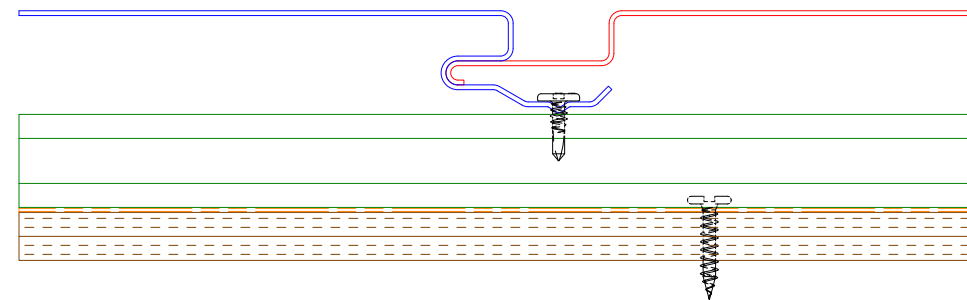

Section C-C
Panel Reveal Interlock

DETAIL B

Section A-A

Note: Standard Panel Installation is Left to Right.

ATAS INTERNATIONAL, INC
Allentown PA
610-395-8445
Mesa AZ
480-558-7210

TITLE Design Wall Reveal Open Vertical Panel Installation Detail				
DWG. NO.			DR KRK	DATE 9/8/2022
MATERIAL			APP	DATE
REV. NO.	DATE	DESCRIPTION OF REVISION	BY	APP
			SH. SIZE B	SCALE X:X