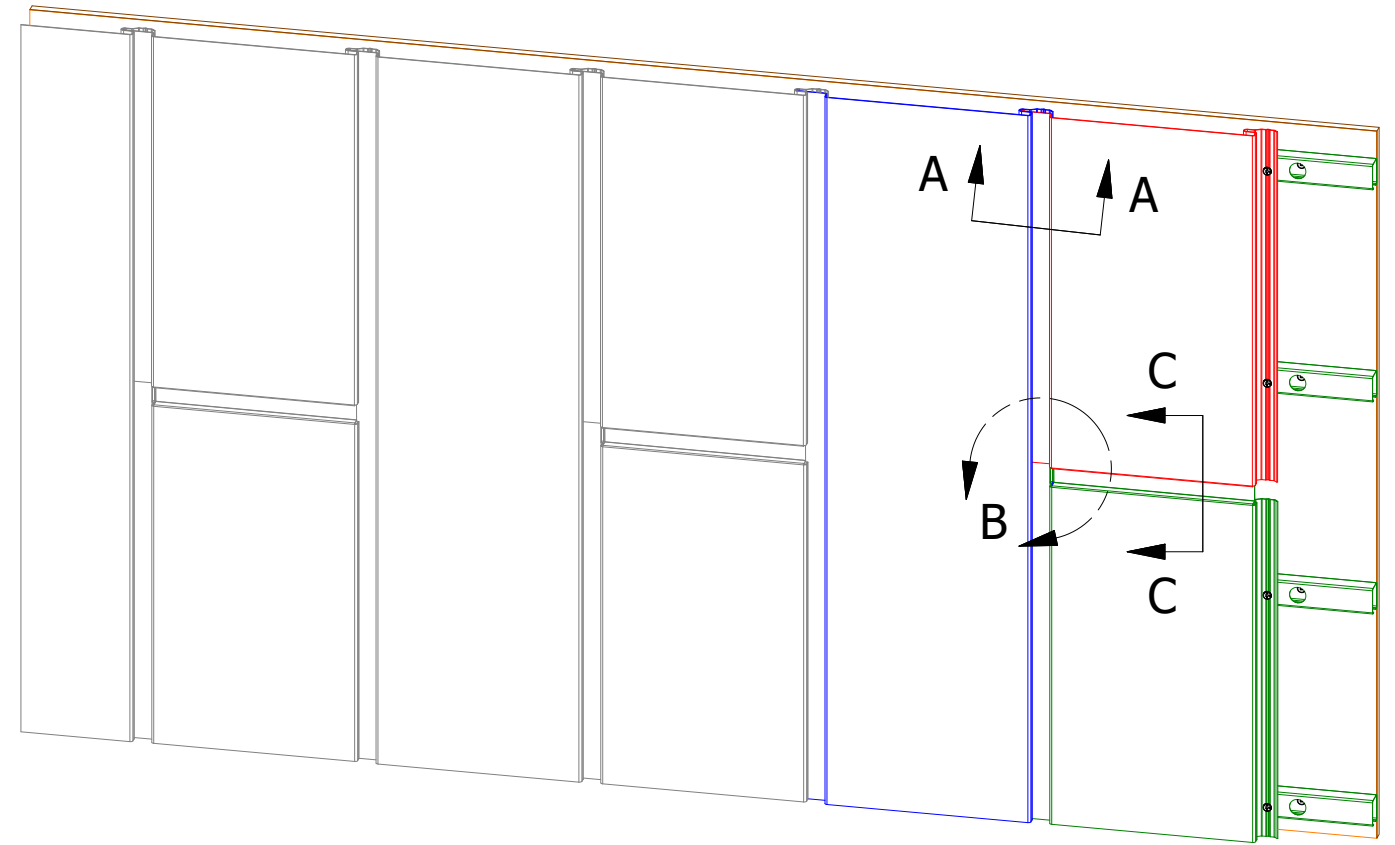

Section C-C
Panel Reveal Interlock

DETAIL B

Section A-A

Note: Standard Panel Installation is Left to Right.

ATAS INTERNATIONAL, INC
Allentown PA
610-395-8445
Mesa AZ
480-558-7210

TITLE Design Wall Reveal Open Vertical Panel Installation Detail				
DWG. NO.			DR KRK	DATE 9/8/2022
MATERIAL			APP	DATE
REV. NO.	DATE	DESCRIPTION OF REVISION	BY	APP
			SH. SIZE B	SCALE X:X