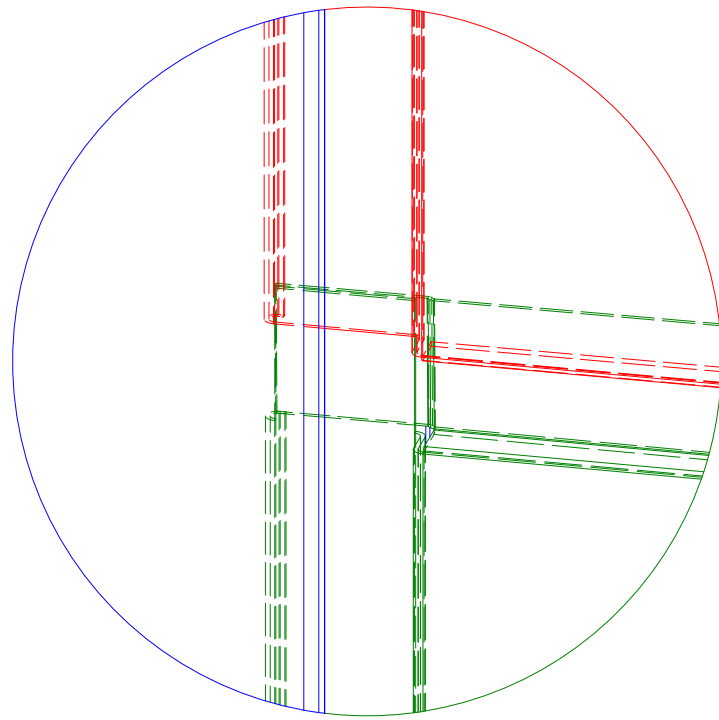

Section C-C
Panel Reveal Interlock

DETAIL B

Section A-A

Note: Standard Panel Installation is Left to Right.

ATAS INTERNATIONAL, INC
Allentown PA
610-395-8445
Mesa AZ
480-558-7210

TITLE Design Wall Reveal Open Vertical Panel Installation Detail				
DWG. NO.			DR KRK	DATE 9/8/2022
MATERIAL			APP	DATE
REV. NO.	DATE	DESCRIPTION OF REVISION	BY	APP
			SH. SIZE B	SCALE X:X