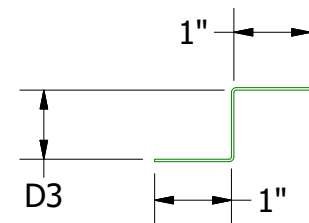

S.S. Painted Pop Rivets

Support Z

DWA681: D3 = 1"
 DSA681: D3 = 1 5/8"

18ga Support Plate

Outside Corner Post

DWA602: D1 = 1 1/8", D2 = 2 3/4"
 DSA602: D1 = 1 7/8", D2 = 3"

Note: * denotes color side.
 Note: Optional 18ga Support Plate Available.

REV. NO.		DATE		DESCRIPTION OF REVISION		BY	APP	MATERIAL		DR	KRK	DATE	8/9/2022	
								SH. SIZE		B	SCALE			X:X

ATAS INTERNATIONAL, INC
 Allentown PA
 610-395-8445
 Mesa AZ
 480-558-7210

TITLE
 Design Wall Reveal Open Outside Corner Vertical Detail