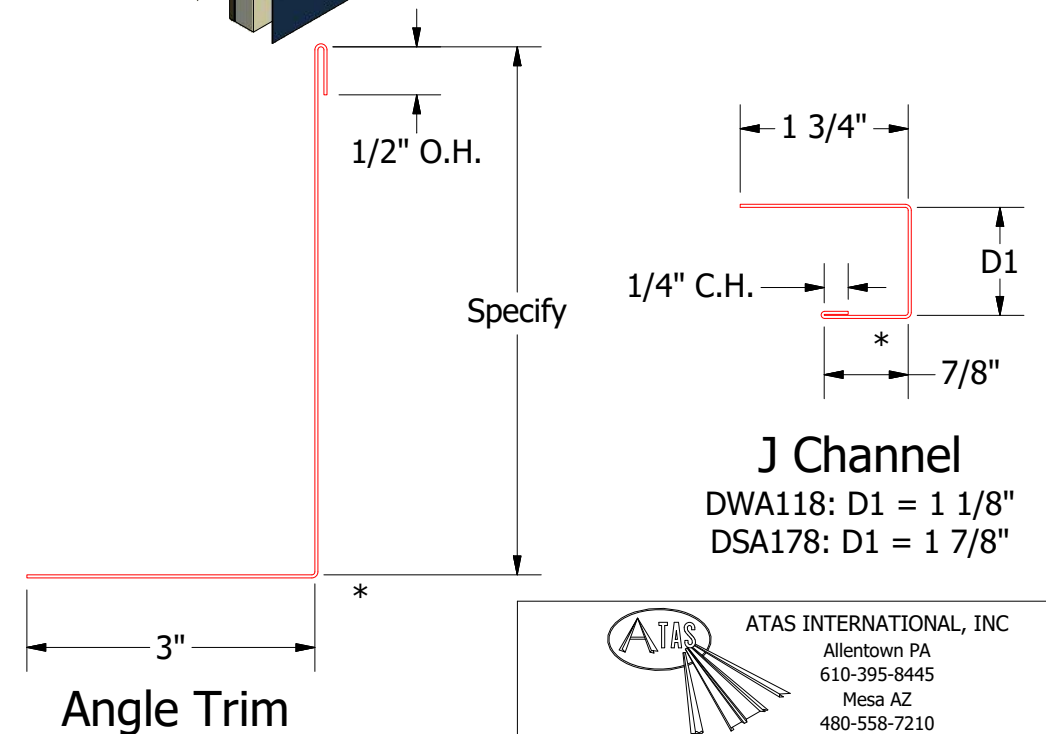

Angle Trim with Return
(field fabricated from flat stock)

ATAS INTERNATIONAL, INC
 Allentown PA
 610-395-8445
 Mesa AZ
 480-558-7210

Note: * denotes color side.

REV. NO.	DATE	DESCRIPTION OF REVISION	BY	APP

DWG. NO.		DR	KRK	DATE	8/10/2022
MATERIAL		APP		DATE	
SH. SIZE	B	SCALE	X:X		

TITLE
Design Wall Reveal Open Jamb Horizontal Detail