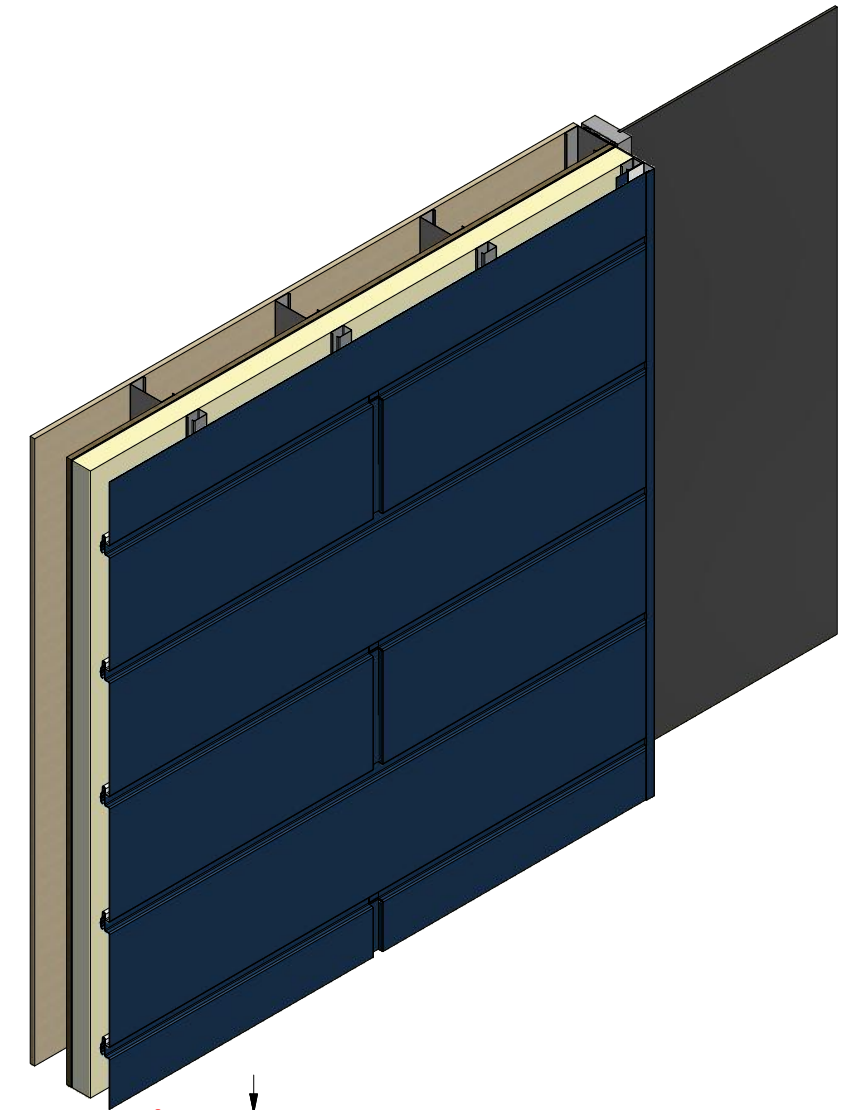

Angle Trim with Return
(field fabricated from flat stock)

ATAS INTERNATIONAL, INC
 Allentown PA
 610-395-8445
 Mesa AZ
 480-558-7210

Note: * denotes color side.

REV. NO.	DATE	DESCRIPTION OF REVISION	BY	APP

DWG. NO.		DR	KRK	DATE	8/10/2022
MATERIAL		APP		DATE	
SH. SIZE	B	SCALE	X:X		

TITLE
Design Wall Reveal Open Jamb Horizontal Detail