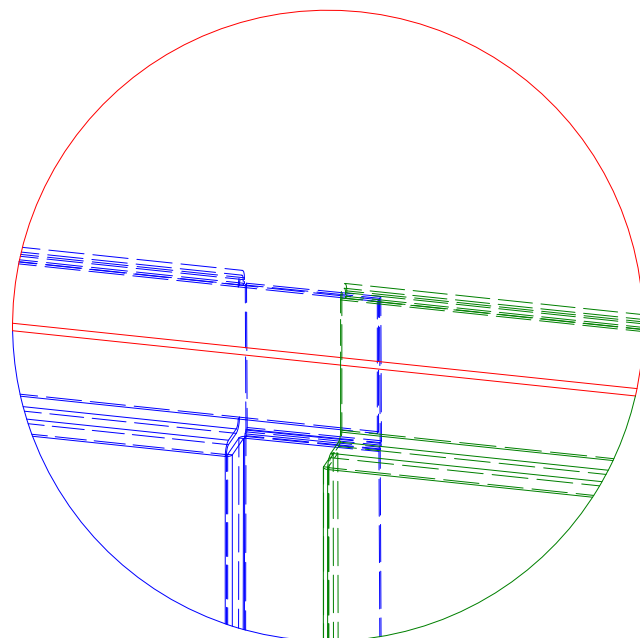

Section C-C

DETAIL B

Section A-A  
Panel Reveal Interlock

Note: Standard Panel Installation is Left to Right.  
Note: Horizontal Panel Installed on Open Framing Only.

ATAS INTERNATIONAL, INC  
Allentown PA  
610-395-8445  
Mesa AZ  
480-558-7210

REV. NO.		DATE	DESCRIPTION OF REVISION	BY	APP	TITLE Design Wall Reveal Open Horizontal Panel Installation Detail	
DWG. NO.		DR	KRK	DATE	1/3/2022	MATERIAL	
SH. SIZE		B	SCALE	X:X			