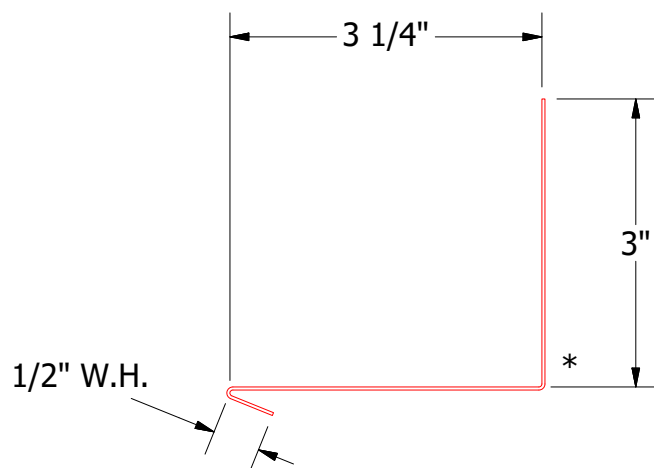

**Head Flashing**  
(field fabricated from color matched flat stock)

**Head Trim**  
DWA550: D1 = 1 1/4"  
DSA550: D1 = 2"

**Angle Trim with Return**  
(field fabricated from color matched flat stock)

Note: \* denotes color side.

**ATAS** ATAS INTERNATIONAL, INC  
Allentown PA  
610-395-8445  
Mesa AZ  
480-558-7210

TITLE  
Design Wall Reveal Open Head Vertical Detail

REV. NO.	DATE	DESCRIPTION OF REVISION	BY	APP	DWG. NO.	DR	KRK	DATE	8/10/2022
						APP		DATE	
					MATERIAL	SH. SIZE	B	SCALE	X:X