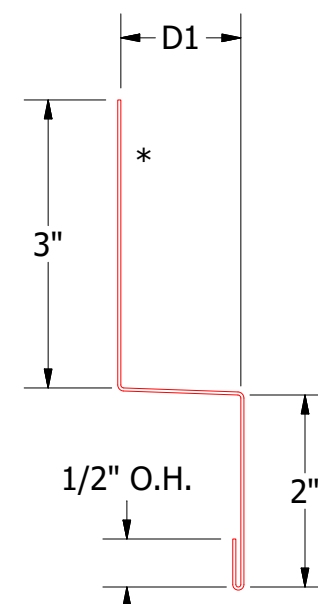

**Head Flashing**  
(field fabricated from color matched flat stock)

**Head Trim**  
DWA550: D1 = 1 1/4"  
DSA550: D1 = 2"

**Angle Trim with Return**  
(field fabricated from color matched flat stock)

Note: \* denotes color side.

**ATAS** ATAS INTERNATIONAL, INC  
Allentown PA  
610-395-8445  
Mesa AZ  
480-558-7210

TITLE  
Design Wall Reveal Open Head Vertical Detail

REV. NO.	DATE	DESCRIPTION OF REVISION	BY	APP	DWG. NO.	DR	KRK	DATE	8/10/2022
						APP		DATE	
					MATERIAL	SH. SIZE	B	SCALE	X:X