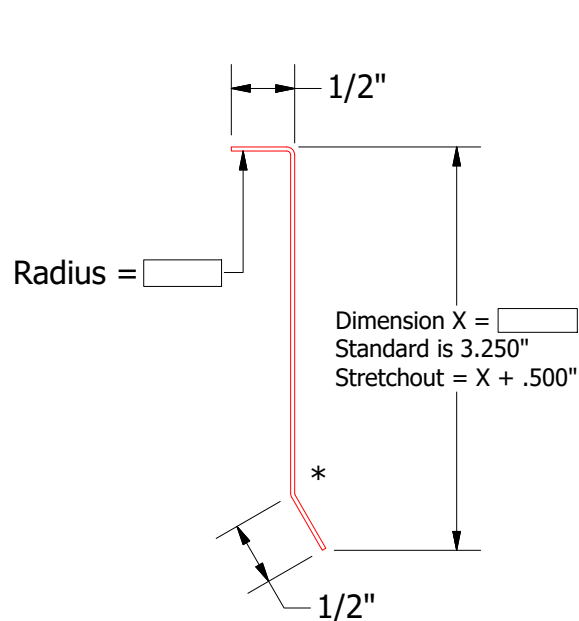

Convex

Concave

Style A

Style B

Order #

Concave:  

Convex:  

Material

TITLE		Vaulted Trim Order Sheet - Counterflashing	
DWG. NO.	DR	PJR	DATE
	APP		DATE
MATERIAL	SH. SIZE	A	SCALE
			X:X