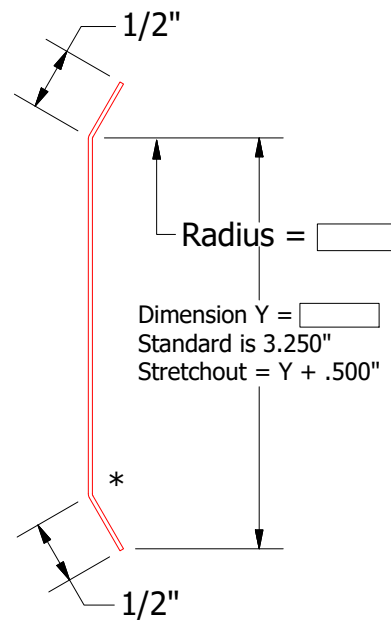

Convex

Concave

Style A

Style B

Order #

Concave:  

Convex:  

Material

Alum  24 ga 55% Al-Zn alloy coated steel with acrylic coating

Finish:

Color:

Trim Length:

Number of Pieces:

Note: \* denotes color side.

Note: Trims shown as Standard, Job Specific Dimensions may alter Final Product Design.

TITLE		Vaulted Trim Order Sheet - Counterflashing	
DWG. NO.	DR	PJR	DATE
	APP		DATE
MATERIAL	SH. SIZE	A	SCALE
			X:X