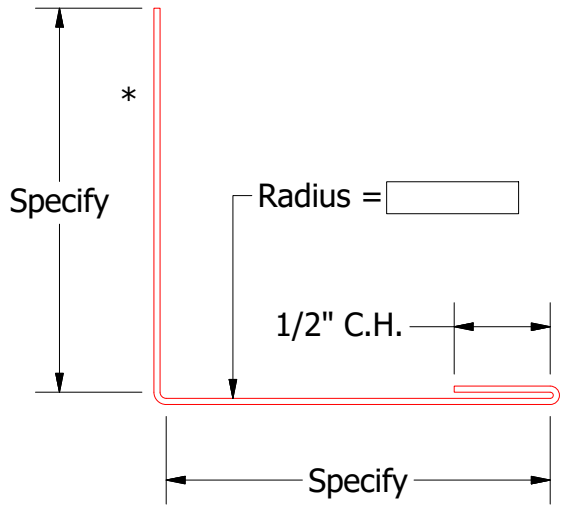

Convex

Concave

Order #

Concave:

Convex:

Material

Alum 24 ga 55% Al-Zn alloy coated steel with acrylic coating

Finish:

Color:

Trim Length:

Number of Pieces:

ATAS INTERNATIONAL, INC
 Allentown PA
 610-395-8445
 Mesa AZ
 480-558-7210

Note: * denotes color side.
 Note: Trims shown as Standard, Job Specific Dimensions may alter Final Product Design.

REV. NO.	DATE	DESCRIPTION OF REVISION	BY	APP
01	6/28/2022	Added Final Product Design Disclaimer	KRK	

TITLE Vaulted Trim Order Sheet - Angle Trim		
DWG. NO.	DR KRK	DATE 8/6/2019
MATERIAL	APP	DATE
SH. SIZE A	SCALE X:X	