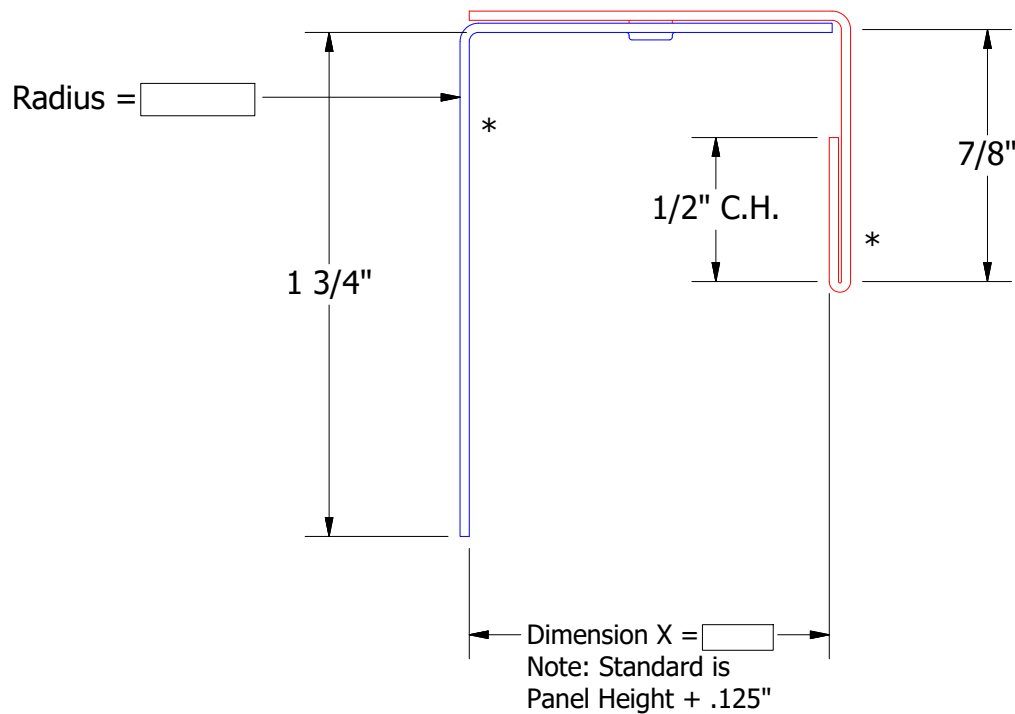

Order #

Concave: ☐

Convex: ☐

Material

Alum ☐ 24 ga 55% Al-Zn alloy coated steel with acrylic coating ☐

Finish:

Color:

Trim Length:

Number of Pieces:

ATAS INTERNATIONAL, INC
Allentown PA
610-395-8445
Mesa AZ
480-558-7210

Note: * denotes color side.

Note: Trims shown as Standard, Job Specific Dimensions may alter Final Product Design.

REV. NO.	DATE	DESCRIPTION OF REVISION	BY	APP	TITLE	DR	DATE
02	6/28/2022	Added Final Product Design Disclaimer	KRK		Radius Trim Order Sheet - J Channel	PJR	10-10-16
01	7/30/2019	Updated Trim Interlocking Style Added Galv + to Material Offering	KRK			APP	DATE
					MATERIAL	SH. SIZE	A
						SCALE	X:X