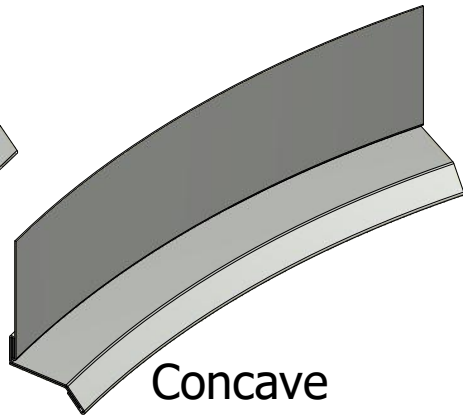

Convex

Concave

Convex

Concave

Order #

Concave:

Convex:

Material

Alum 24 ga 55% Al-Zn alloy coated steel with acrylic coating

Finish:

Color:

Trim Length:

Number of Pieces:

ATAS INTERNATIONAL, INC
 Allentown PA
 610-395-8445
 Mesa AZ
 480-558-7210

Note: * denotes color side.

Note: Trims shown as Standard, Job Specific Dimensions may alter Final Product Design.

REV. NO.	DATE	DESCRIPTION OF REVISION	BY	APP
02	6/28/2022	Added Final Product Design Disclaimer	KRK	
01	7/30/2019	Updated Trim Interlocking Style Added Galv + to Material Offering	KRK	