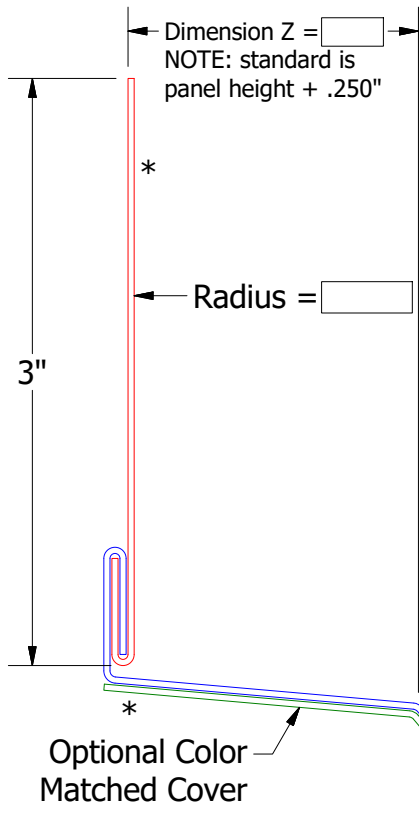

Convex

Concave

Convex

Concave

Order #

Concave:

Convex:

Material

TITLE Radius Trim Order Sheet - Base Trim		
DWG. NO.	DR	DATE
	PJR	10-10-16
MATERIAL	APP	DATE
	SH. SIZE	SCALE
	A	X:X