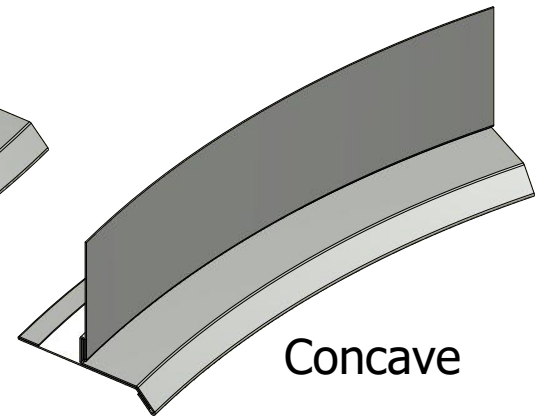

Convex

Concave

Convex

Concave

Order #

Concave:

Convex:

Material

Alum 24 ga 55% Al-Zn alloy coated steel with acrylic coating

Finish:

Color:

Trim Length:

Number of Pieces:

ATAS INTERNATIONAL, INC
 Allentown PA
 610-395-8445
 Mesa AZ
 480-558-7210

Note: * denotes color side.

Note: Trims shown as Standard, Job Specific Dimensions may alter Final Product Design.

REV. NO.	DATE	DESCRIPTION OF REVISION	BY	APP
02	6/28/2022	Added Final Product Design Disclaimer	KRK	
01	7/30/2019	Updated Trim Interlocking Style Added Galv + to Material Offering	KRK	