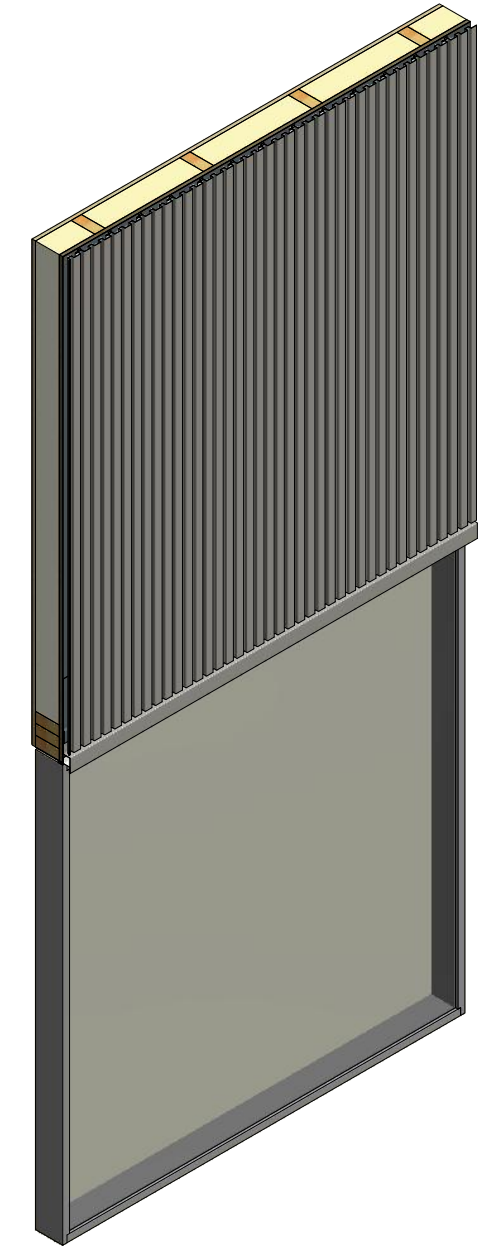

Vertical Panel

OPA681 - Z Closure

OPA550 - Head Trim

Note: * denotes color side.

REV. NO.		DATE	DESCRIPTION OF REVISION	BY	APP
DWG. NO.		DR	DMR	DATE	12/27/2018
MATERIAL		APP	DATE		
SH. SIZE		B	SCALE	X:X	

ATAS INTERNATIONAL, INC
 Allentown PA
 610-395-8445
 Mesa AZ
 480-558-7210

Opaline Head Existing Window Detail