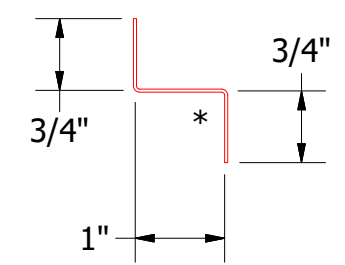

Vertical Panel

OPA681 - Z Closure

OPA550 - Head Trim

Note: * denotes color side.

REV. NO.		DATE	DESCRIPTION OF REVISION	BY	APP
DWG. NO.		DR	DMR	DATE	12/27/2018
MATERIAL		APP	DATE		
SH. SIZE		B	SCALE	X:X	

ATAS INTERNATIONAL, INC
 Allentown PA
 610-395-8445
 Mesa AZ
 480-558-7210

Opaline Head Existing Window Detail