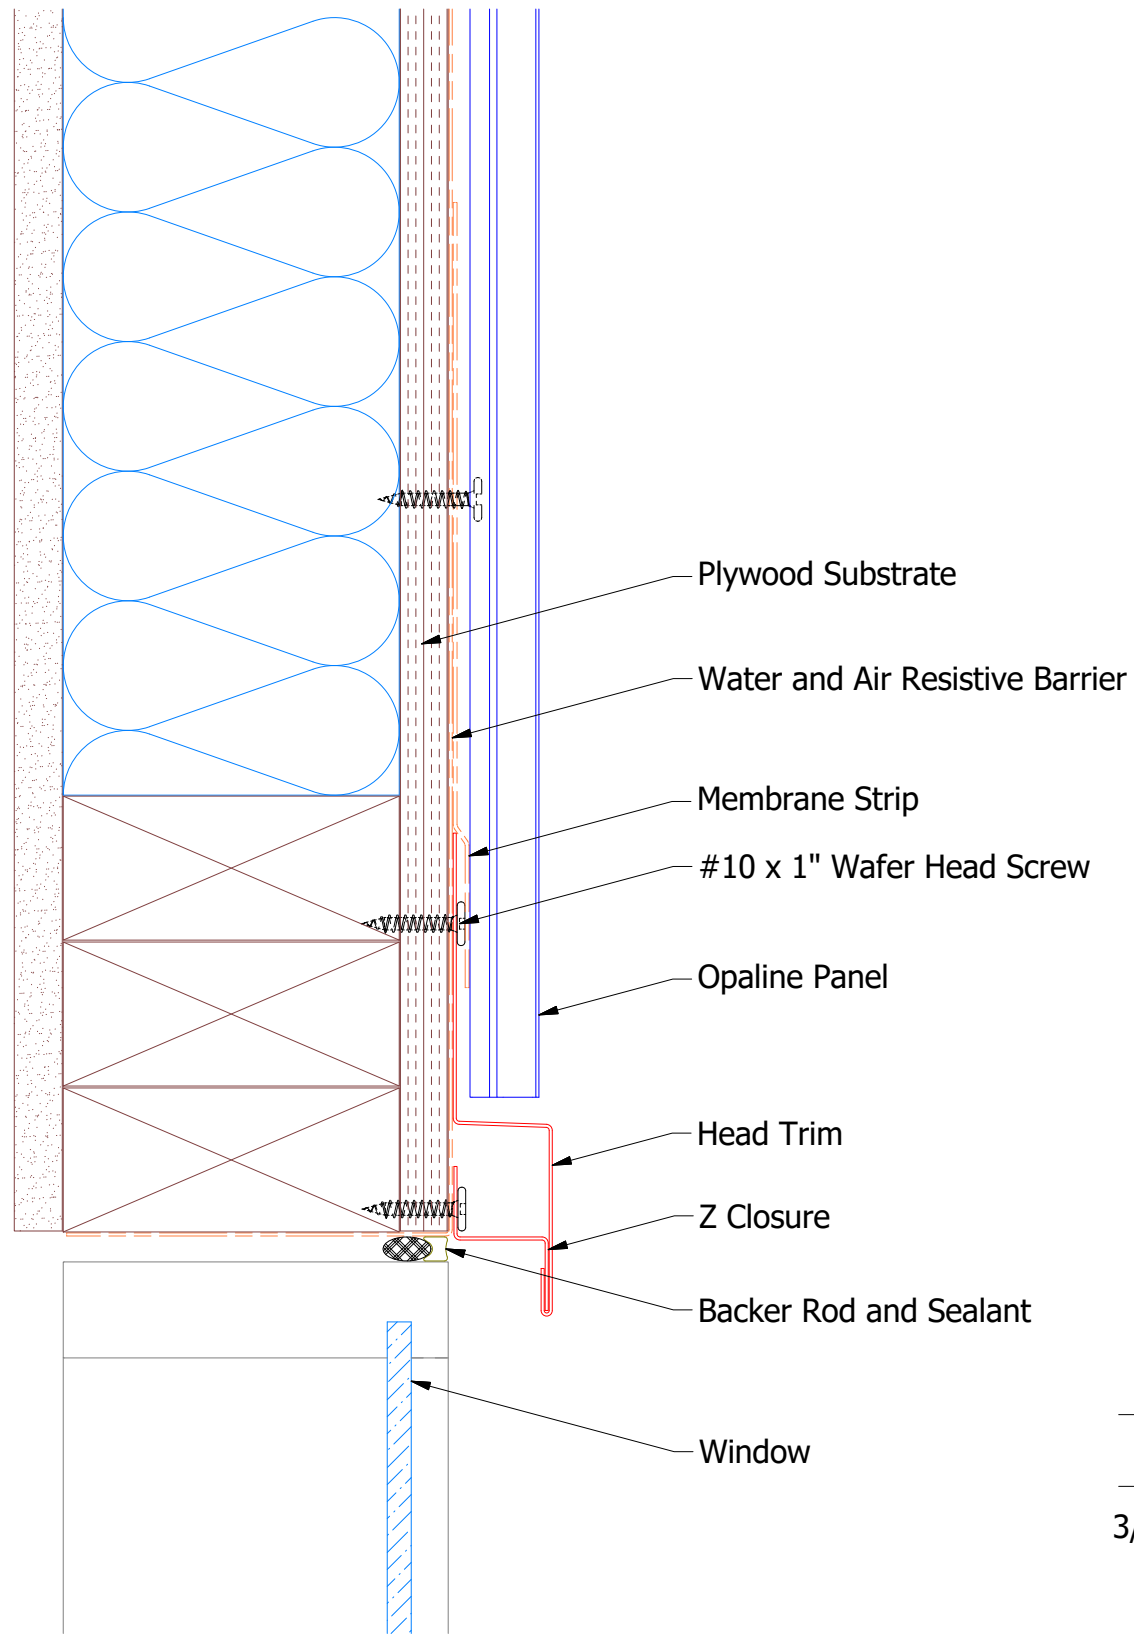

Vertical Panel

OPA681 - Z Closure

OPA550 - Head Trim

Note: * denotes color side.

REV. NO.		DATE	DESCRIPTION OF REVISION	BY	APP
DWG. NO.		DR	DMR	DATE	12/27/2018
MATERIAL		APP	DATE		
SH. SIZE		B	SCALE	X:X	

ATAS INTERNATIONAL, INC
 Allentown PA
 610-395-8445
 Mesa AZ
 480-558-7210

Opaline Head Existing Window Detail