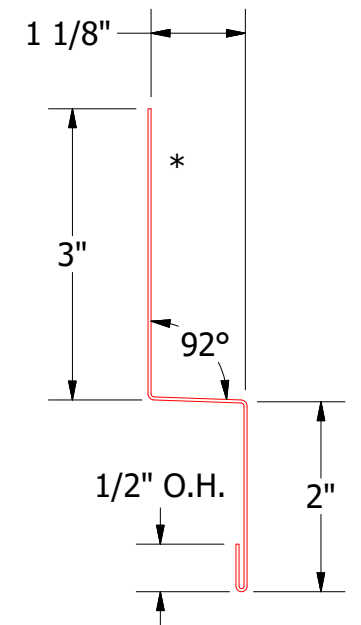

Vertical Panel

OPA681 - Z Closure

OPA550 - Head Trim

Note: * denotes color side.

REV. NO.		DATE	DESCRIPTION OF REVISION	BY	APP
DWG. NO.		DR	DMR	DATE	12/27/2018
MATERIAL		APP	DATE		
SH. SIZE		B	SCALE	X:X	

ATAS INTERNATIONAL, INC
 Allentown PA
 610-395-8445
 Mesa AZ
 480-558-7210

Opaline Head Existing Window Detail