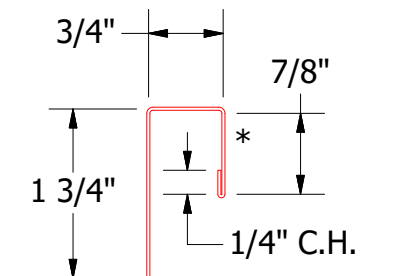

Vertical Panel

OPA680 - Angle Trim

OPA034 - J Channel

ATAS ATAS INTERNATIONAL, INC
 Allentown PA
 610-395-8445
 Mesa AZ
 480-558-7210

TITLE **Opaline Existing Window Sill Detail**

REV. NO.	DATE	DESCRIPTION OF REVISION	BY	APP	DWG. NO.	DR	DMR	DATE	12/31/2018
								DATE	
					MATERIAL	SH. SIZE	B	SCALE	X:X

Note: * denotes color side.