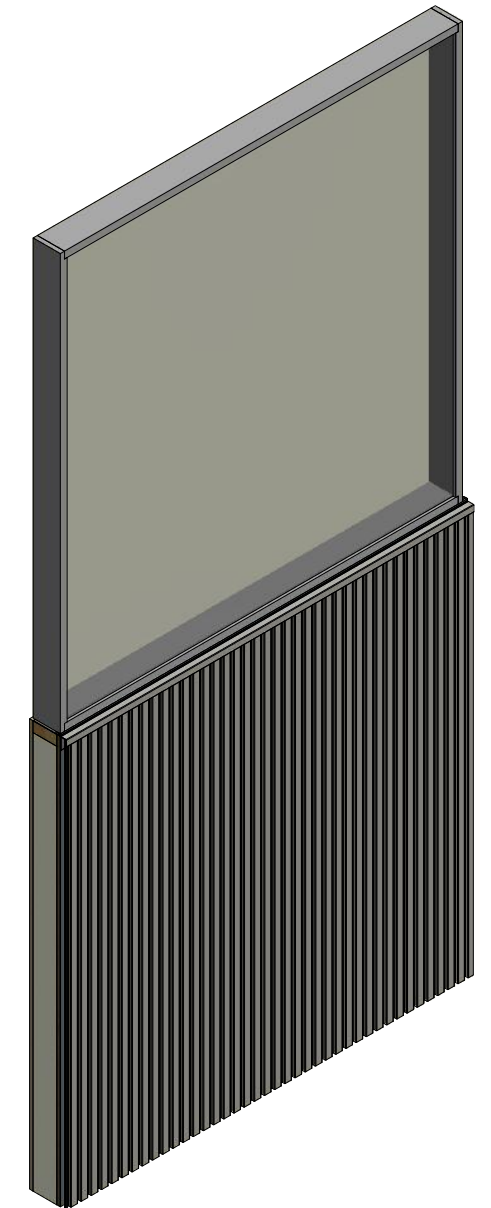

Vertical Panel

OPA680 - Angle Trim

OPA034 - J Channel

ATAS ATAS INTERNATIONAL, INC
 Allentown PA
 610-395-8445
 Mesa AZ
 480-558-7210

TITLE **Opaline Existing Window Sill Detail**

REV. NO.	DATE	DESCRIPTION OF REVISION	BY	APP	DWG. NO.	DR	DMR	DATE	12/31/2018
								DATE	
					MATERIAL	SH. SIZE	B	SCALE	X:X

Note: * denotes color side.