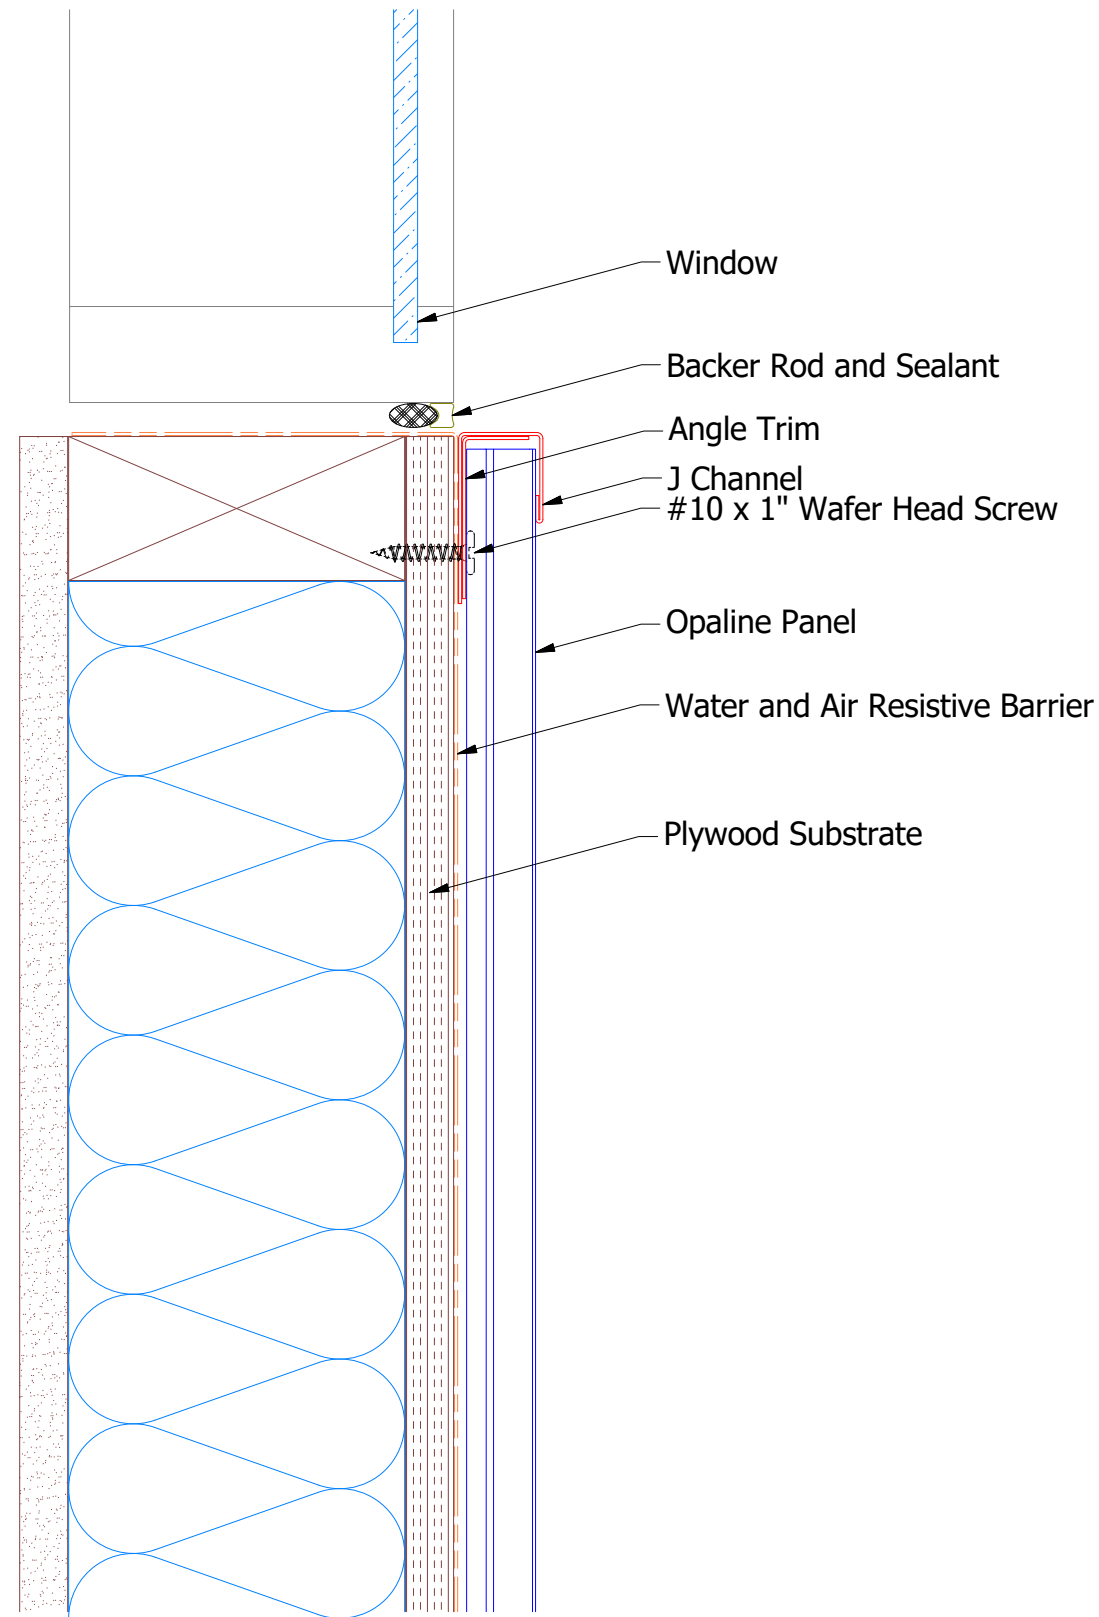

Vertical Panel

OPA680 - Angle Trim

OPA034 - J Channel

ATAS ATAS INTERNATIONAL, INC
 Allentown PA
 610-395-8445
 Mesa AZ
 480-558-7210

TITLE **Opaline Existing Window Sill Detail**

REV. NO.	DATE	DESCRIPTION OF REVISION	BY	APP	DWG. NO.	DR	DMR	DATE	12/31/2018
								DATE	
					MATERIAL	SH. SIZE	B	SCALE	X:X

Note: * denotes color side.