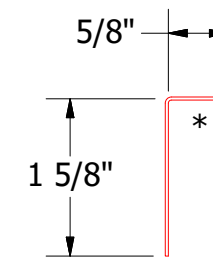

Vertical Panel

OPA680 - Angle Trim

OPA034 - J Channel

Note: * denotes color side.

ATAS ATAS INTERNATIONAL, INC
Allentown PA
610-395-8445
Mesa AZ
480-558-7210

TITLE Opaline Window Sill Flange Detail

REV. NO.	DATE	DESCRIPTION OF REVISION	BY	APP	DWG. NO.	DR MBP	DATE 7/31/2018
						APP	DATE
					MATERIAL	SH. SIZE B	SCALE X:X