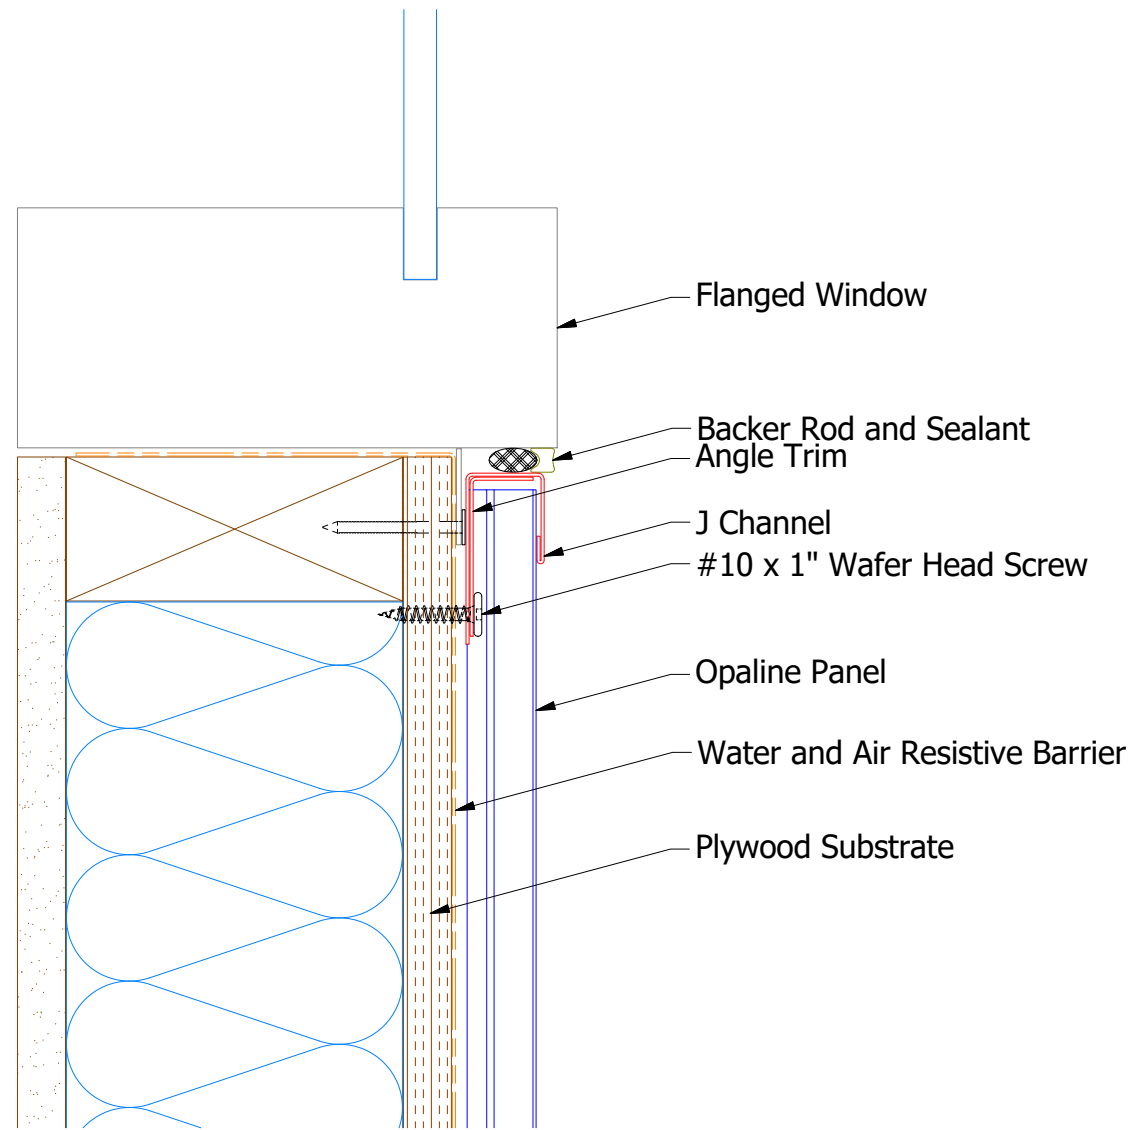

Vertical Panel

OPA680 - Angle Trim

OPA034 - J Channel

Note: * denotes color side.

ATAS ATAS INTERNATIONAL, INC
Allentown PA
610-395-8445
Mesa AZ
480-558-7210

TITLE Opaline Window Sill Flange Detail

REV. NO.	DATE	DESCRIPTION OF REVISION	BY	APP	DWG. NO.	DR MBP	DATE 7/31/2018
						APP	DATE
					MATERIAL	SH. SIZE B	SCALE X:X