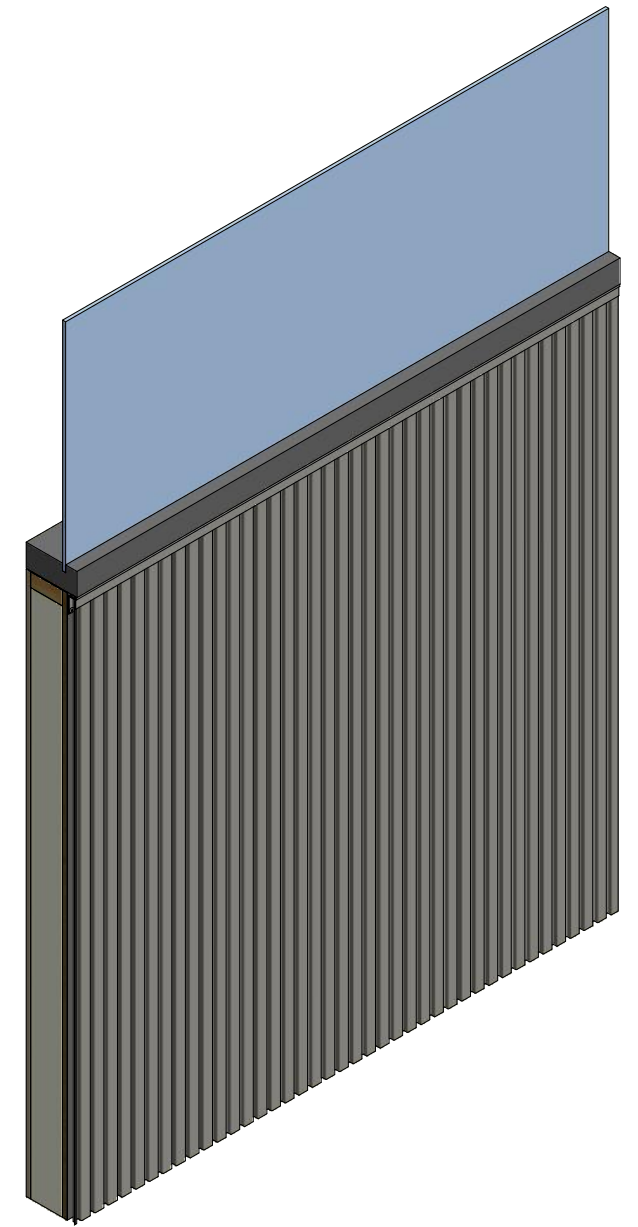

Vertical Panel

OPA680 - Angle Trim

OPA034 - J Channel

Note: * denotes color side.

ATAS ATAS INTERNATIONAL, INC
Allentown PA
610-395-8445
Mesa AZ
480-558-7210

TITLE Opaline Window Sill Flange Detail

REV. NO.	DATE	DESCRIPTION OF REVISION	BY	APP	DWG. NO.	DR MBP	DATE 7/31/2018
						APP	DATE
					MATERIAL	SH. SIZE B	SCALE X:X