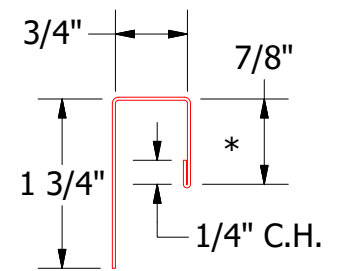

Vertical Panel

OPA680 - Angle Trim

OPA034 - J Channel

Note: * denotes color side.

ATAS ATAS INTERNATIONAL, INC
Allentown PA
610-395-8445
Mesa AZ
480-558-7210

TITLE Opaline Window Sill Flange Detail

REV. NO.	DATE	DESCRIPTION OF REVISION	BY	APP	DWG. NO.	DR MBP	DATE 7/31/2018
						APP	DATE
					MATERIAL	SH. SIZE B	SCALE X:X