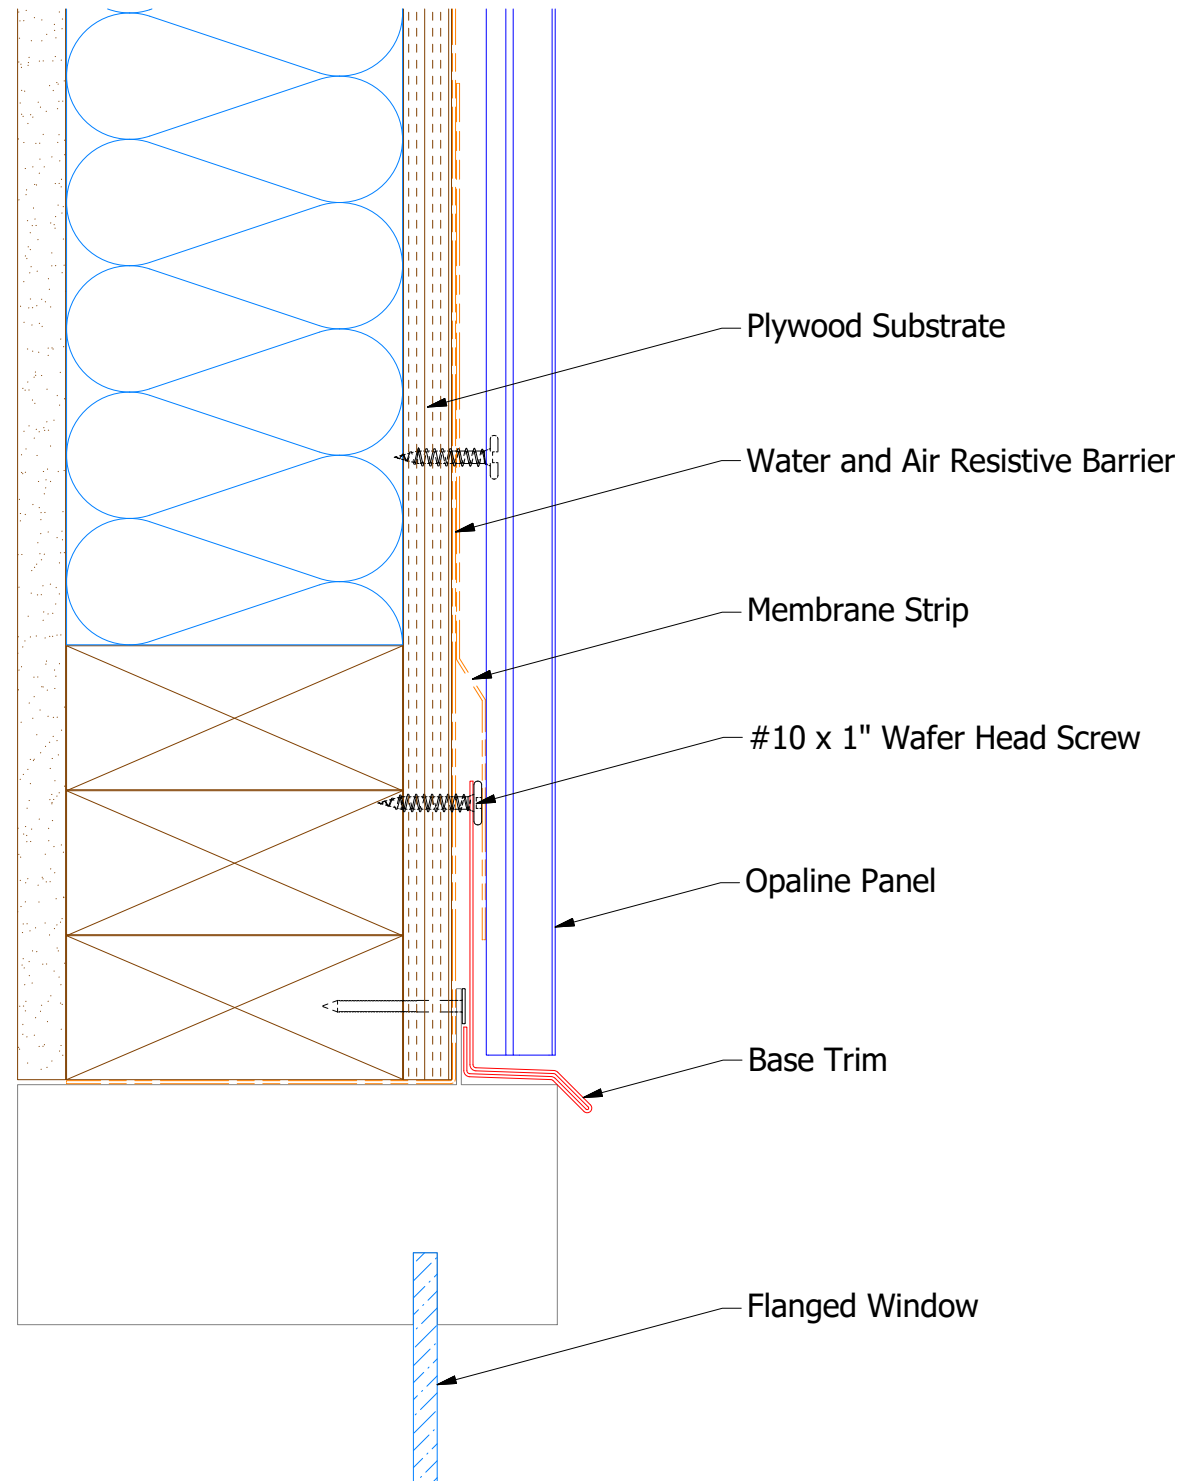

Vertical Panel

OPA661 - Base Trim

ATAS INTERNATIONAL, INC
 Allentown PA
 610-395-8445
 Mesa AZ
 480-558-7210

TITLE
Opaline Head Window Flange Detail

REV. NO.	DATE	DESCRIPTION OF REVISION	BY	APP	DWG. NO.	DR	DATE
						MBP	7/31/2018
					MATERIAL	APP	DATE
					SH. SIZE	B	SCALE X:X

Note: * denotes color side.