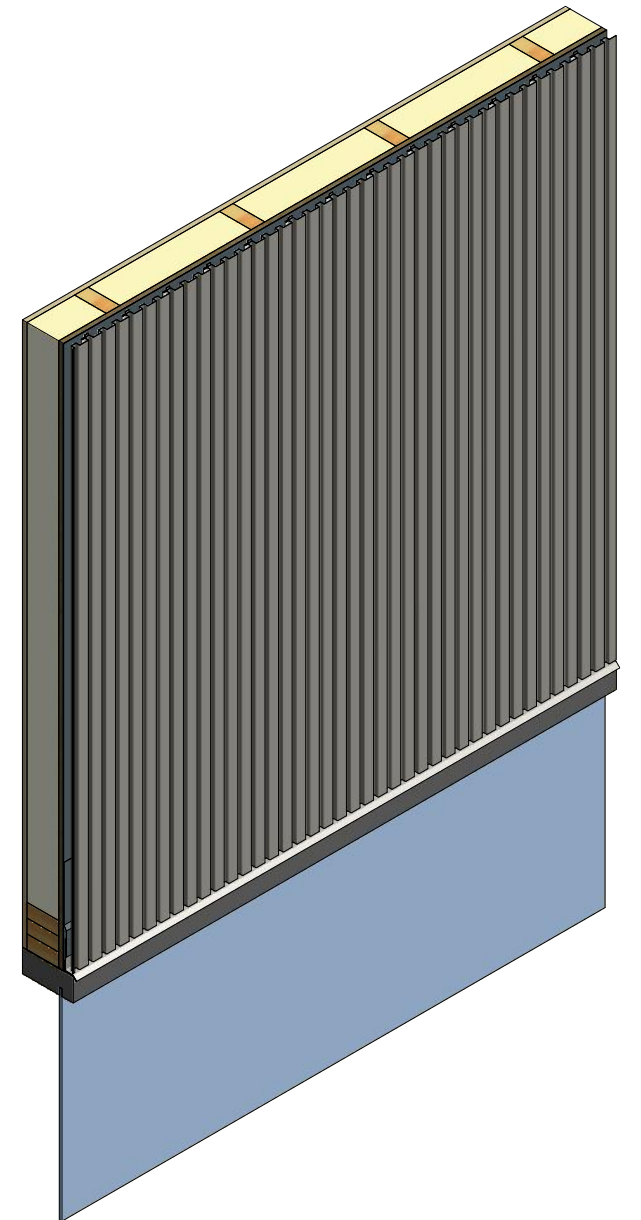

Vertical Panel

OPA661 - Base Trim

ATAS INTERNATIONAL, INC
 Allentown PA
 610-395-8445
 Mesa AZ
 480-558-7210

TITLE
Opaline Head Window Flange Detail

REV. NO.	DATE	DESCRIPTION OF REVISION	BY	APP	DWG. NO.	DR	DATE
						MBP	7/31/2018
					MATERIAL	APP	DATE
					SH. SIZE	B	SCALE X:X

Note: * denotes color side.