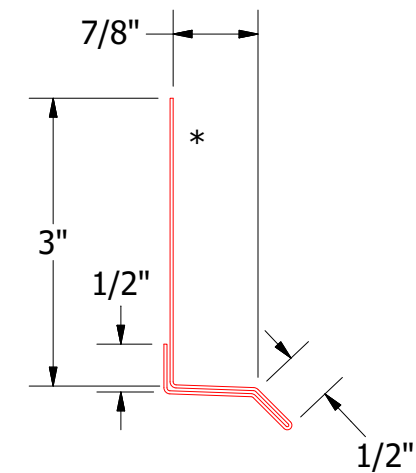

Vertical Panel

OPA661 - Base Trim

ATAS INTERNATIONAL, INC
 Allentown PA
 610-395-8445
 Mesa AZ
 480-558-7210

TITLE
Opaline Head Window Flange Detail

REV. NO.	DATE	DESCRIPTION OF REVISION	BY	APP	DWG. NO.	DR	DATE
						MBP	7/31/2018
					MATERIAL	APP	DATE
					SH. SIZE	B	SCALE X:X

Note: * denotes color side.