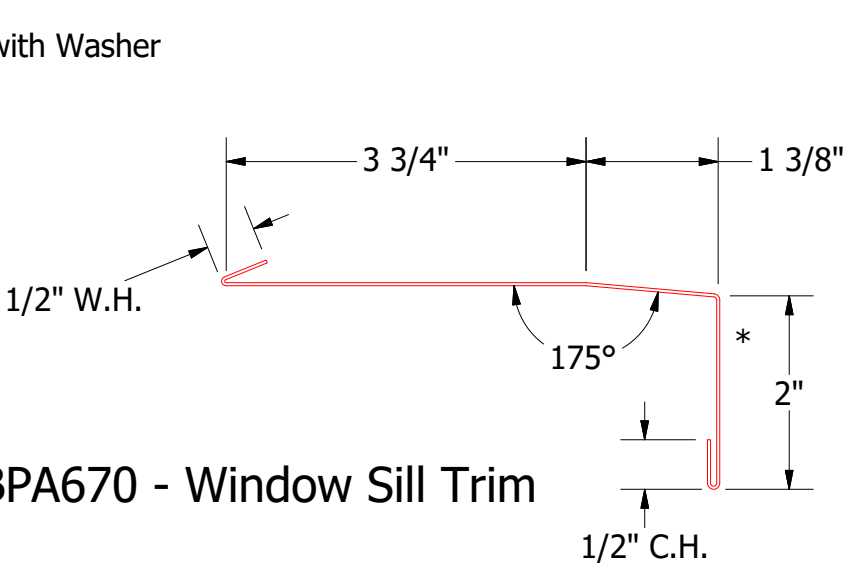

Vertical Panel

BWA270 - J Closure

BPA670 - Window Sill Trim

ATAS ATAS INTERNATIONAL, INC
 Allentown PA
 610-395-8445
 Mesa AZ
 480-558-7210

TITLE		PenumWall Window Sill Detail	
DWG. NO.	DR	DATE	
	KRK	12/17/2015	
REV. NO.	APP	DATE	
01	DAS	7/16/20	
	SH. SIZE	SCALE	
	B	X:X	

Note: * denotes color side.

REV. NO.	DATE	DESCRIPTION OF REVISION	BY	APP
01	3/23/2021	Added color side note.	KRK	