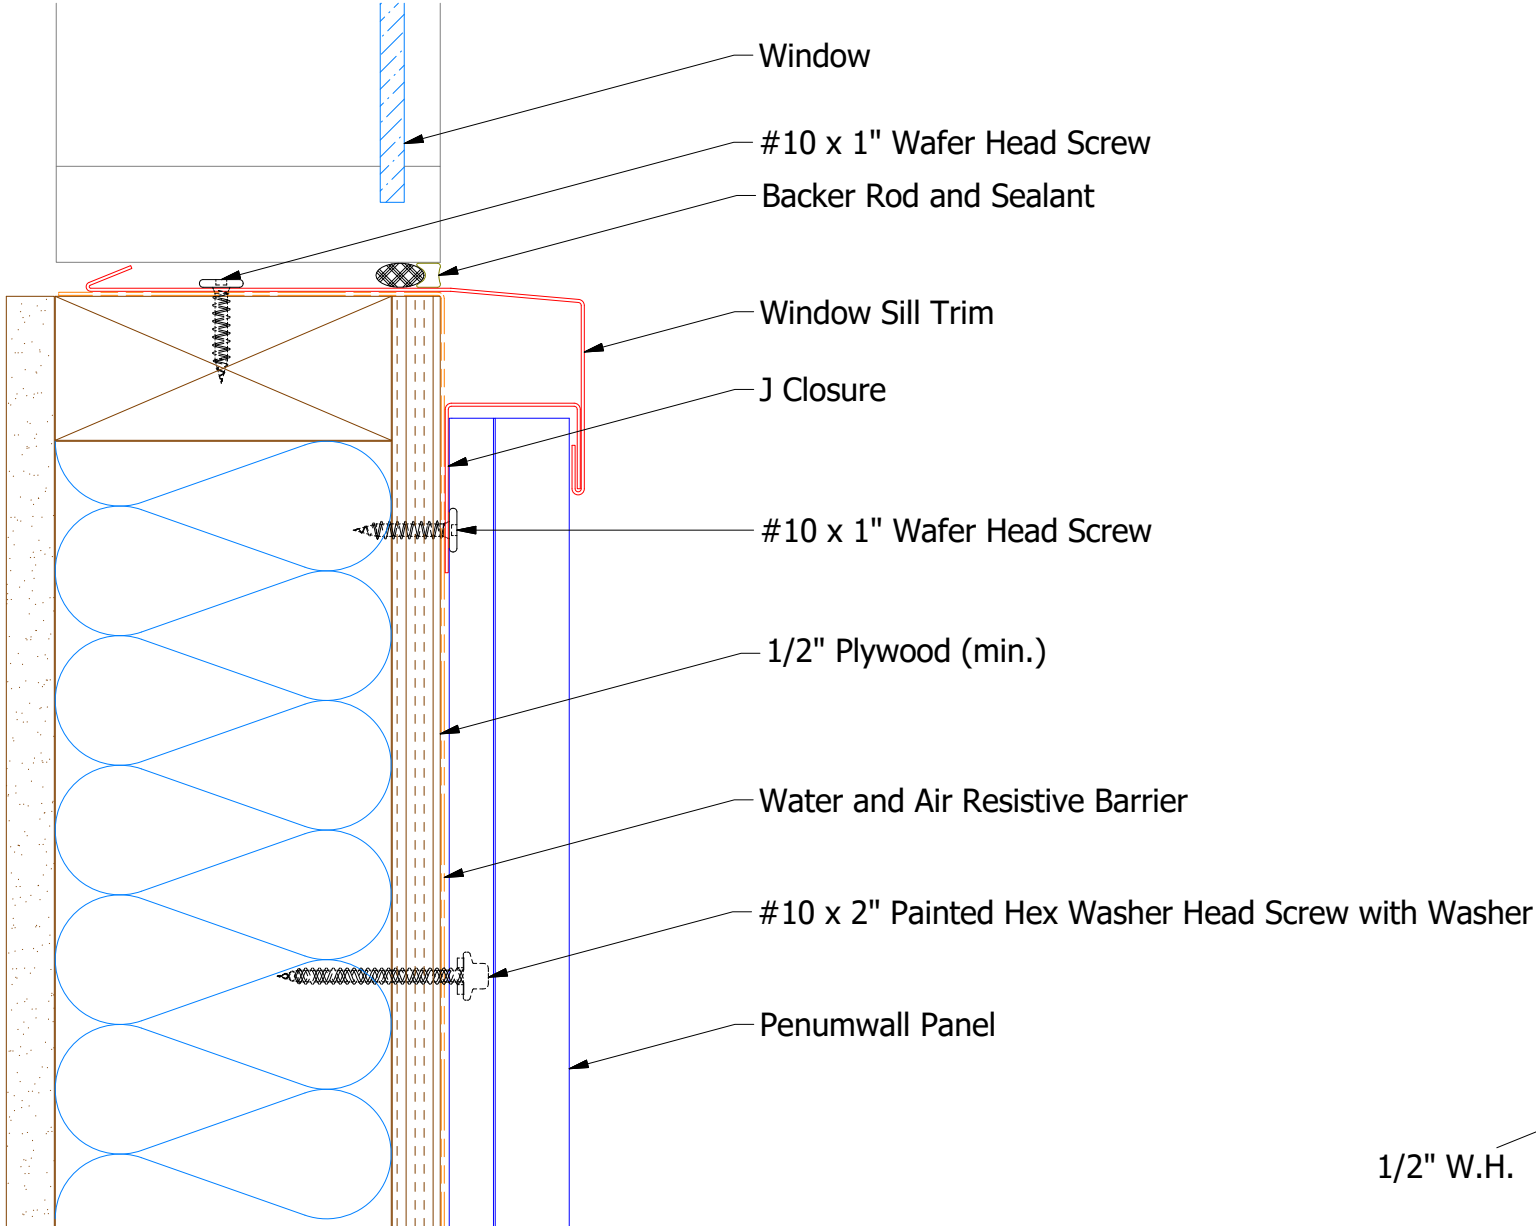

Vertical Panel

BWA270 - J Closure

BPA670 - Window Sill Trim

ATAS ATAS INTERNATIONAL, INC
 Allentown PA
 610-395-8445
 Mesa AZ
 480-558-7210

TITLE		PenumWall Window Sill Detail	
DWG. NO.	DR	DATE	
	KRK	12/17/2015	
REV. NO.	APP	DATE	
01	DAS	7/16/20	
	SH. SIZE	SCALE	
	B	X:X	

Note: * denotes color side.

REV. NO.	DATE	DESCRIPTION OF REVISION	BY	APP
01	3/23/2021	Added color side note.	KRK	