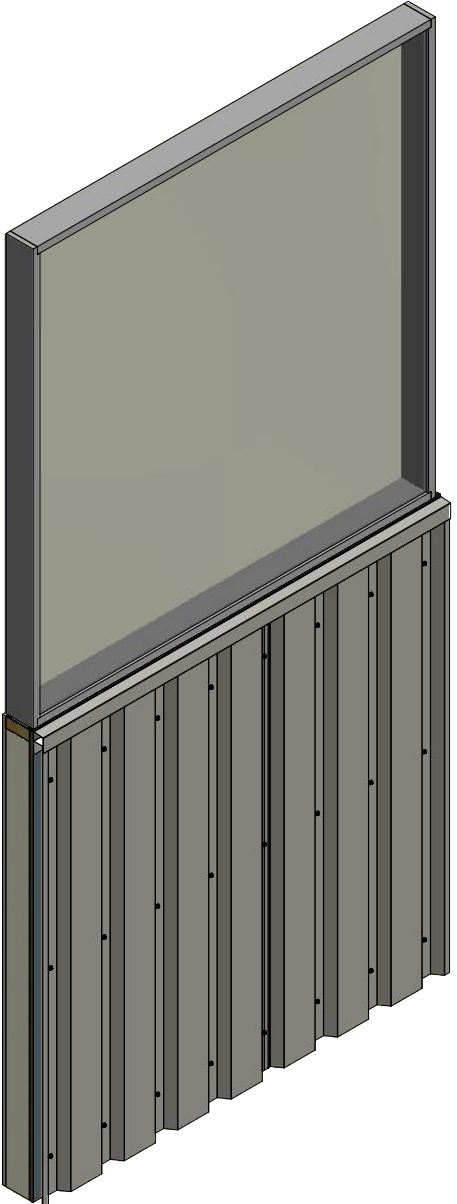

Vertical Panel

BWA270 - J Closure

BPA670 - Window Sill Trim

ATAS ATAS INTERNATIONAL, INC
 Allentown PA
 610-395-8445
 Mesa AZ
 480-558-7210

TITLE		PenumWall Window Sill Detail	
DWG. NO.	DR	DATE	
	KRK	12/17/2015	
REV. NO.	APP	DATE	
01	DAS	7/16/20	
	SH. SIZE	SCALE	
	B	X:X	

Note: * denotes color side.

REV. NO.	DATE	DESCRIPTION OF REVISION	BY	APP
01	3/23/2021	Added color side note.	KRK	