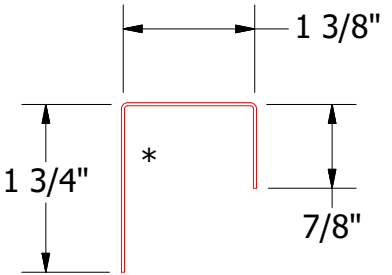

Vertical Panel

BWA270 - J Closure

BPA670 - Window Sill Trim

ATAS ATAS INTERNATIONAL, INC
 Allentown PA
 610-395-8445
 Mesa AZ
 480-558-7210

TITLE		PenumWall Window Sill Detail	
DWG. NO.	DR	DATE	
	KRK	12/17/2015	
REV. NO.	APP	DATE	
01	DAS	7/16/20	
	SH. SIZE	SCALE	
	B	X:X	

Note: * denotes color side.

REV. NO.	DATE	DESCRIPTION OF REVISION	BY	APP
01	3/23/2021	Added color side note.	KRK	