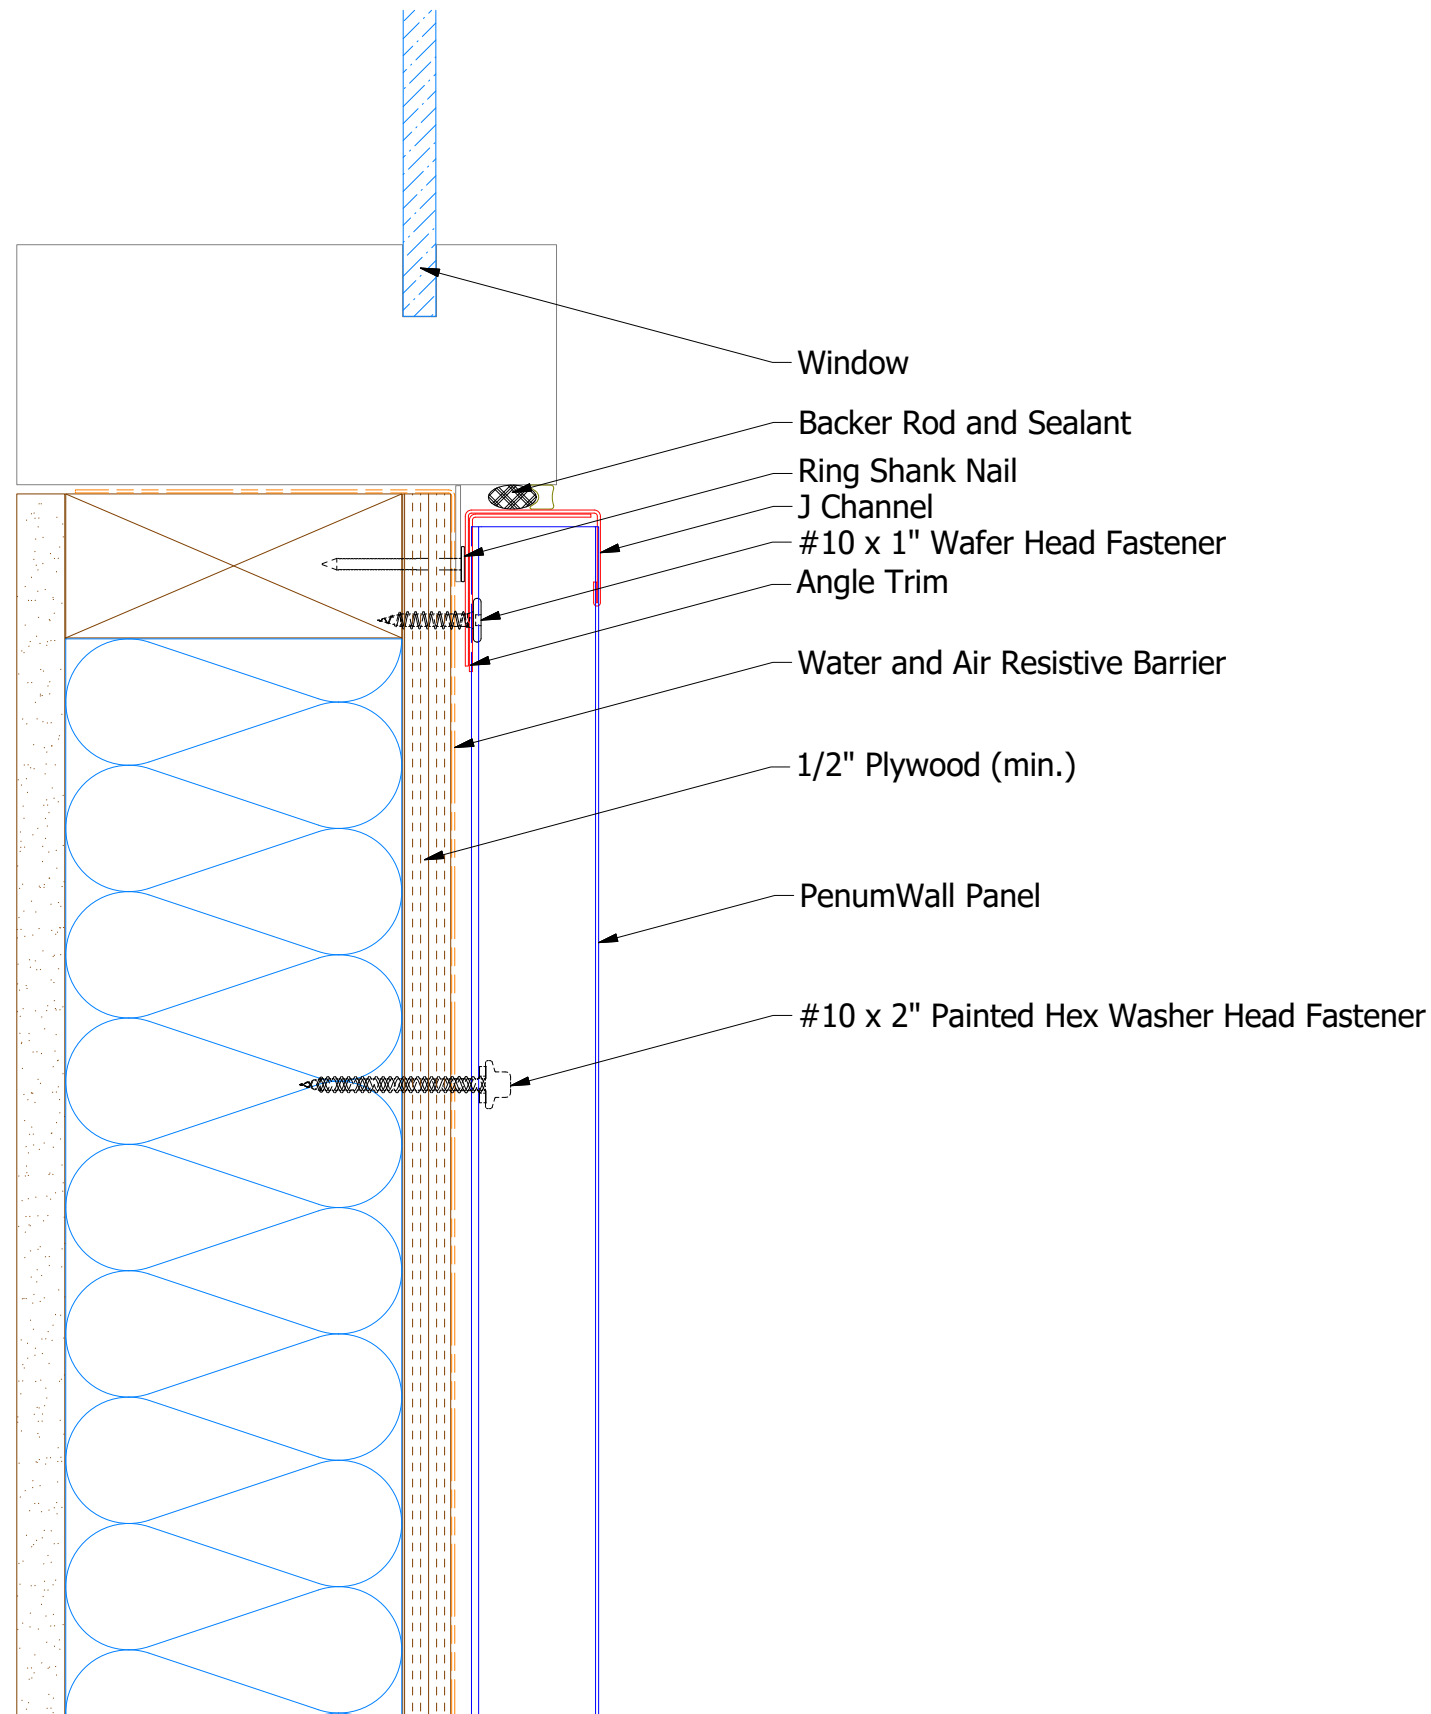

Vertical Panel

BPA680 - Angle Trim

BPA158 - J Channel

Note: * denotes color side.

 ATAS INTERNATIONAL, INC Allentown PA 610-395-8445 Mesa AZ 480-558-7210		TITLE PenumWall Window Sill Flange Detail	
		DWG. NO.	DR. DMR
REV. NO.	DATE	DESCRIPTION OF REVISION	BY APP
01	3/23/2021	Added color side note.	KRK
		MATERIAL	SH. SIZE B SCALE X:X

REV. NO.	DATE	DESCRIPTION OF REVISION	BY APP
01	3/23/2021	Added color side note.	KRK