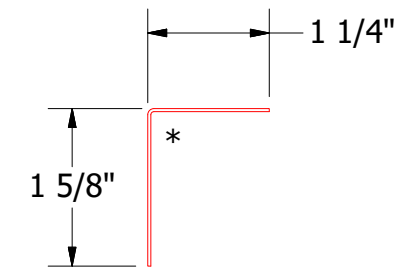

Vertical Panel

BPA680 - Angle Trim

BPA158 - J Channel

Note: * denotes color side.

 ATAS INTERNATIONAL, INC Allentown PA 610-395-8445 Mesa AZ 480-558-7210		TITLE PenumWall Window Sill Flange Detail	
		DWG. NO.	DR. DMR
REV. NO.	DATE	DESCRIPTION OF REVISION	BY APP
01	3/23/2021	Added color side note.	KRK
		MATERIAL	SH. SIZE B SCALE X:X