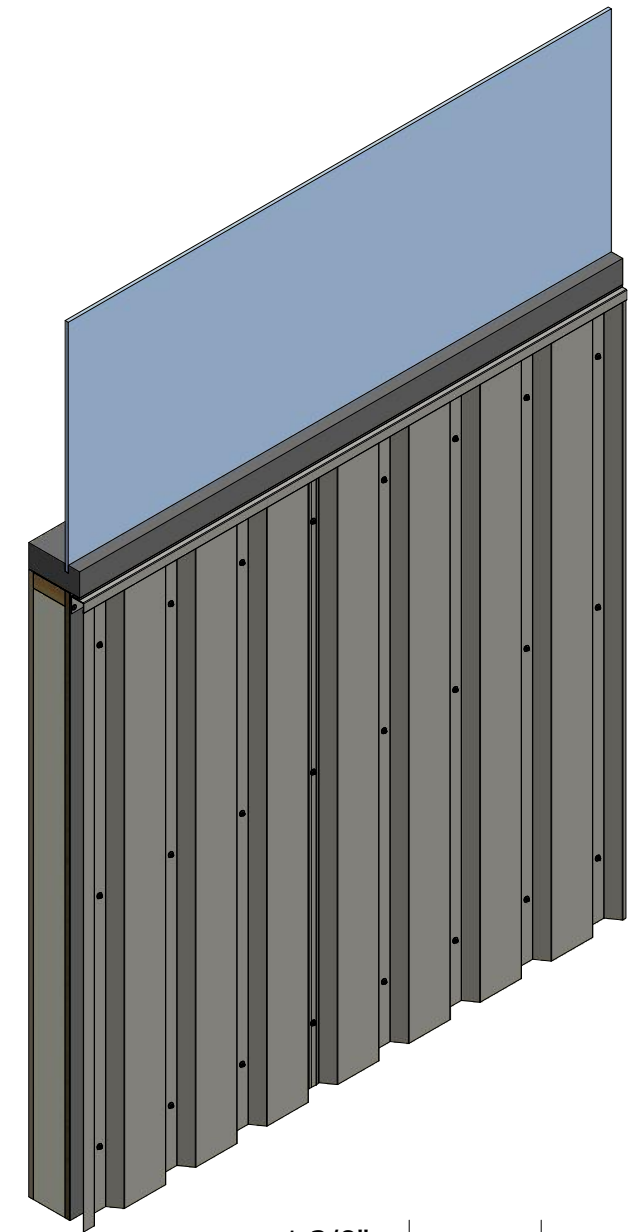

Vertical Panel

BPA680 - Angle Trim

BPA158 - J Channel

Note: * denotes color side.

 ATAS INTERNATIONAL, INC Allentown PA 610-395-8445 Mesa AZ 480-558-7210		TITLE PenumWall Window Sill Flange Detail	
		DWG. NO.	DR. DMR
REV. NO.	DATE	DESCRIPTION OF REVISION	BY APP
01	3/23/2021	Added color side note.	KRK
		MATERIAL	SH. SIZE B SCALE X:X

REV. NO.	DATE	DESCRIPTION OF REVISION	BY APP
01	3/23/2021	Added color side note.	KRK