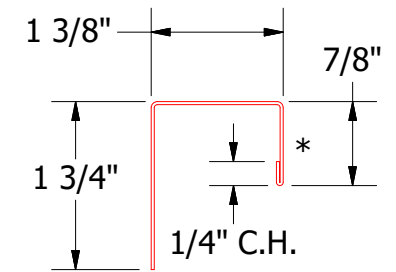

Vertical Panel

BPA680 - Angle Trim

BPA158 - J Channel

Note: * denotes color side.

 ATAS INTERNATIONAL, INC Allentown PA 610-395-8445 Mesa AZ 480-558-7210		TITLE PenumWall Window Sill Flange Detail	
		DWG. NO.	DR. DMR
REV. NO.	DATE	DESCRIPTION OF REVISION	BY APP
01	3/23/2021	Added color side note.	KRK
		MATERIAL	SH. SIZE B SCALE X:X