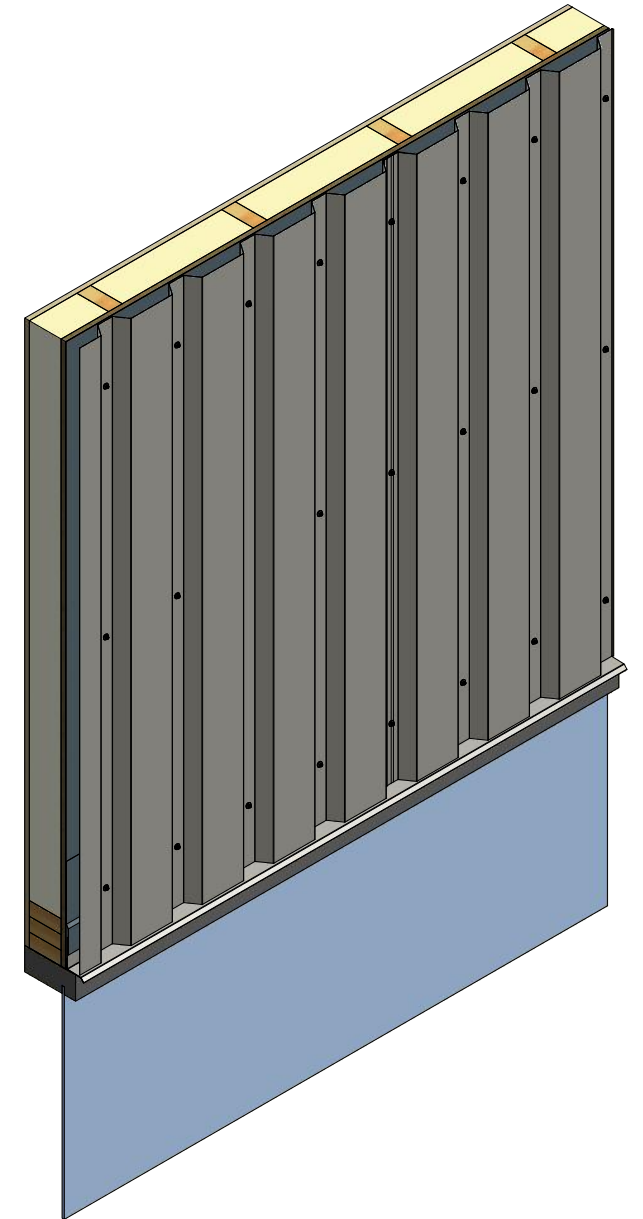

Vertical Panel

BPA661 - Base Trim

ATAS ATAS INTERNATIONAL, INC
 Allentown PA
 610-395-8445
 Mesa AZ
 480-558-7210

TITLE **PenumWall Head Flange Detail**

01	3/18/2021	Added color side note.	KRK	DR	DMR	DATE	12/4/2020
REV. NO.	DATE	DESCRIPTION OF REVISION	BY	APP	MATERIAL	SH. SIZE	SCALE
						B	X:X

Note: * denotes color side.