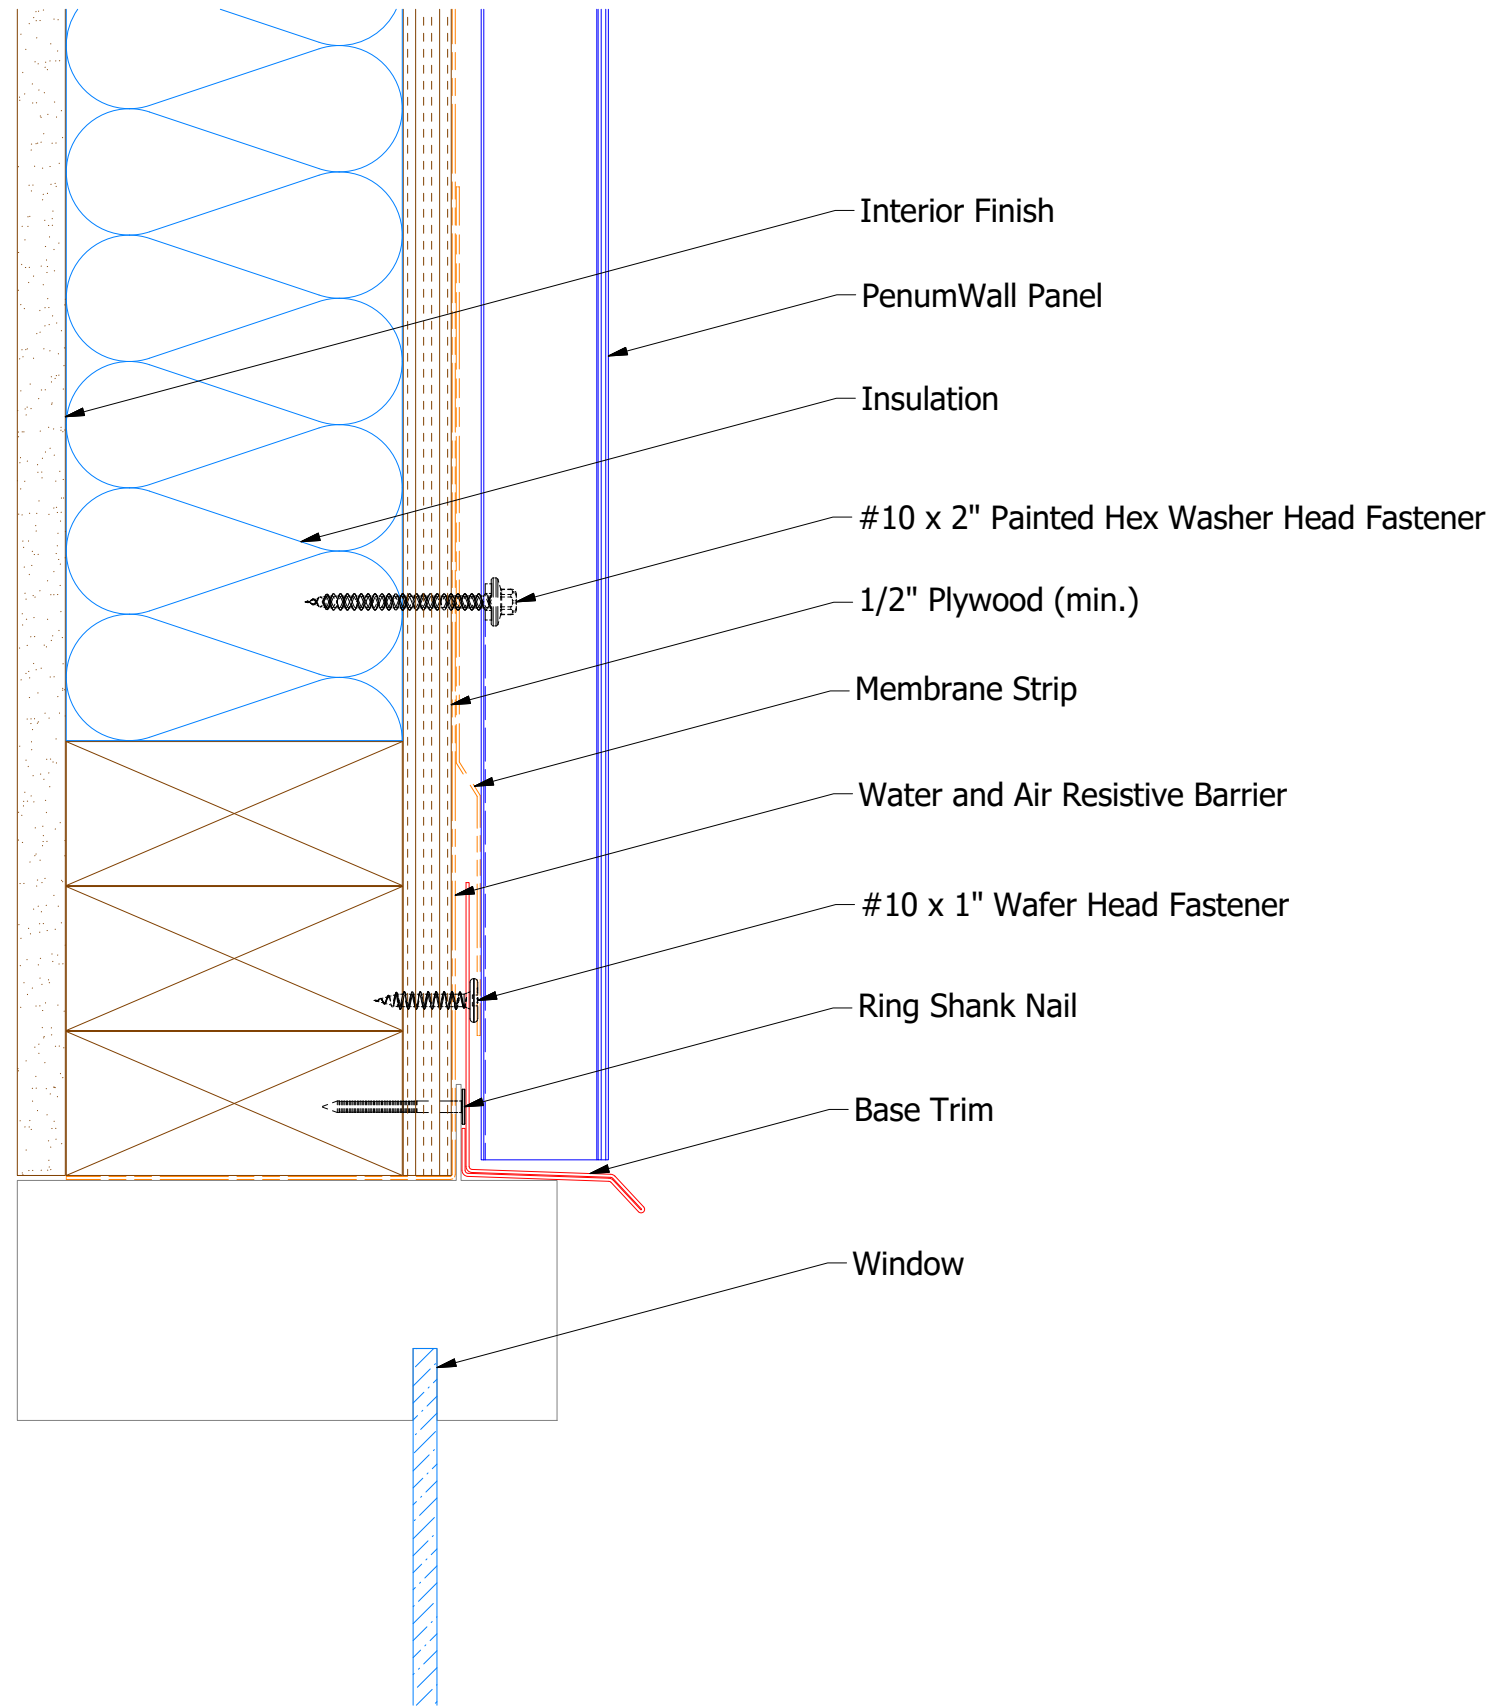

Vertical Panel

BPA661 - Base Trim

ATAS ATAS INTERNATIONAL, INC
 Allentown PA
 610-395-8445
 Mesa AZ
 480-558-7210

TITLE **PenumWall Head Flange Detail**

01	3/18/2021	Added color side note.	KRK	DR	DMR	DATE	12/4/2020
REV. NO.	DATE	DESCRIPTION OF REVISION	BY	APP	MATERIAL	SH. SIZE	SCALE
						B	X:X

Note: * denotes color side.