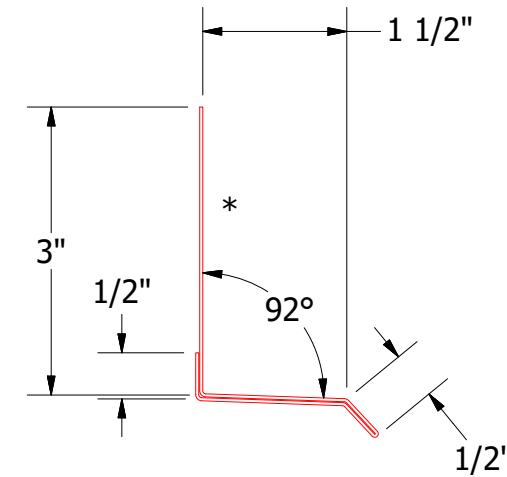

Vertical Panel

BPA661 - Base Trim

ATAS ATAS INTERNATIONAL, INC
 Allentown PA
 610-395-8445
 Mesa AZ
 480-558-7210

TITLE **PenumWall Head Flange Detail**

01	3/18/2021	Added color side note.	KRK	DR	DMR	DATE	12/4/2020
REV. NO.	DATE	DESCRIPTION OF REVISION	BY	APP	MATERIAL	SH. SIZE	SCALE
						B	X:X

Note: * denotes color side.