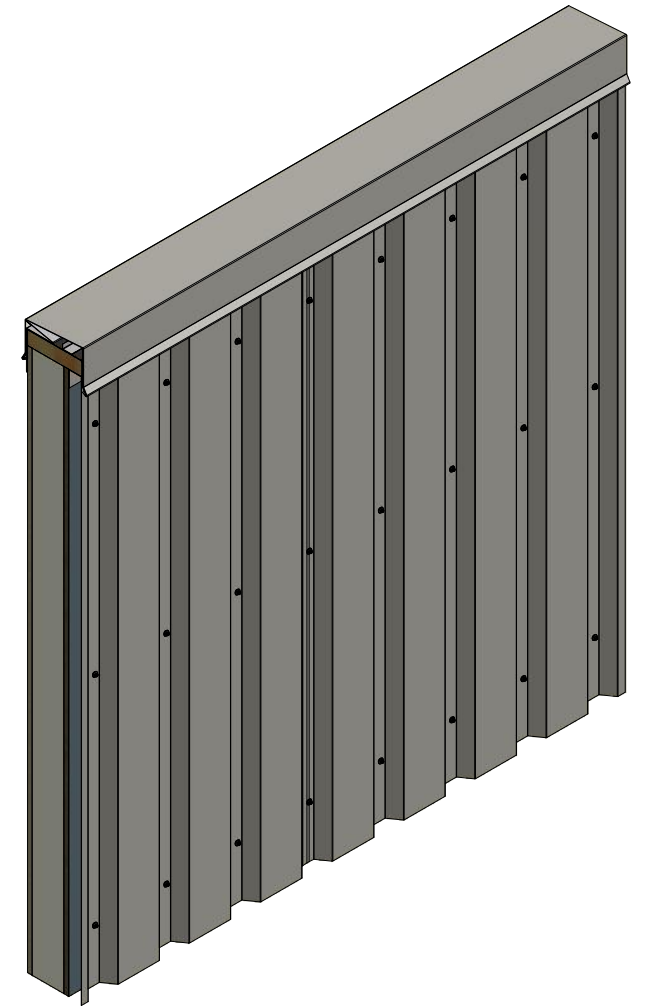

Vertical Panel

BWA270 - J Closure

Note: * denotes color side.

ATAS INTERNATIONAL, INC
 Allentown PA
 610-395-8445
 Mesa AZ
 480-558-7210

				TITLE		PenumWall Top of Wall Detail	
				DWG. NO.		DR KRK DATE 12/17/2015	
				APP DAS DATE 7/16/20		MATERIAL	
01	3/23/2021	Added color side note and updated Coping.	KRK			SH. SIZE	B
REV. NO.	DATE	DESCRIPTION OF REVISION	BY	APP	SCALE		X:X