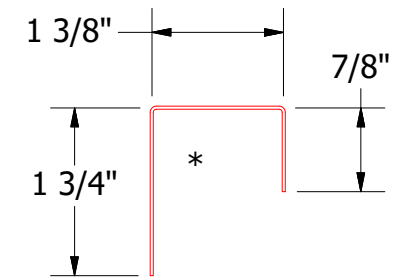

Vertical Panel

BWA270 - J Closure

Note: * denotes color side.

ATAS INTERNATIONAL, INC
 Allentown PA
 610-395-8445
 Mesa AZ
 480-558-7210

				TITLE		PenumWall Top of Wall Detail	
				DWG. NO.		DR KRK DATE 12/17/2015	
				APP DAS DATE 7/16/20		MATERIAL	
01	3/23/2021	Added color side note and updated Coping.	KRK			SH. SIZE	B
REV. NO.	DATE	DESCRIPTION OF REVISION	BY	APP	SCALE		X:X