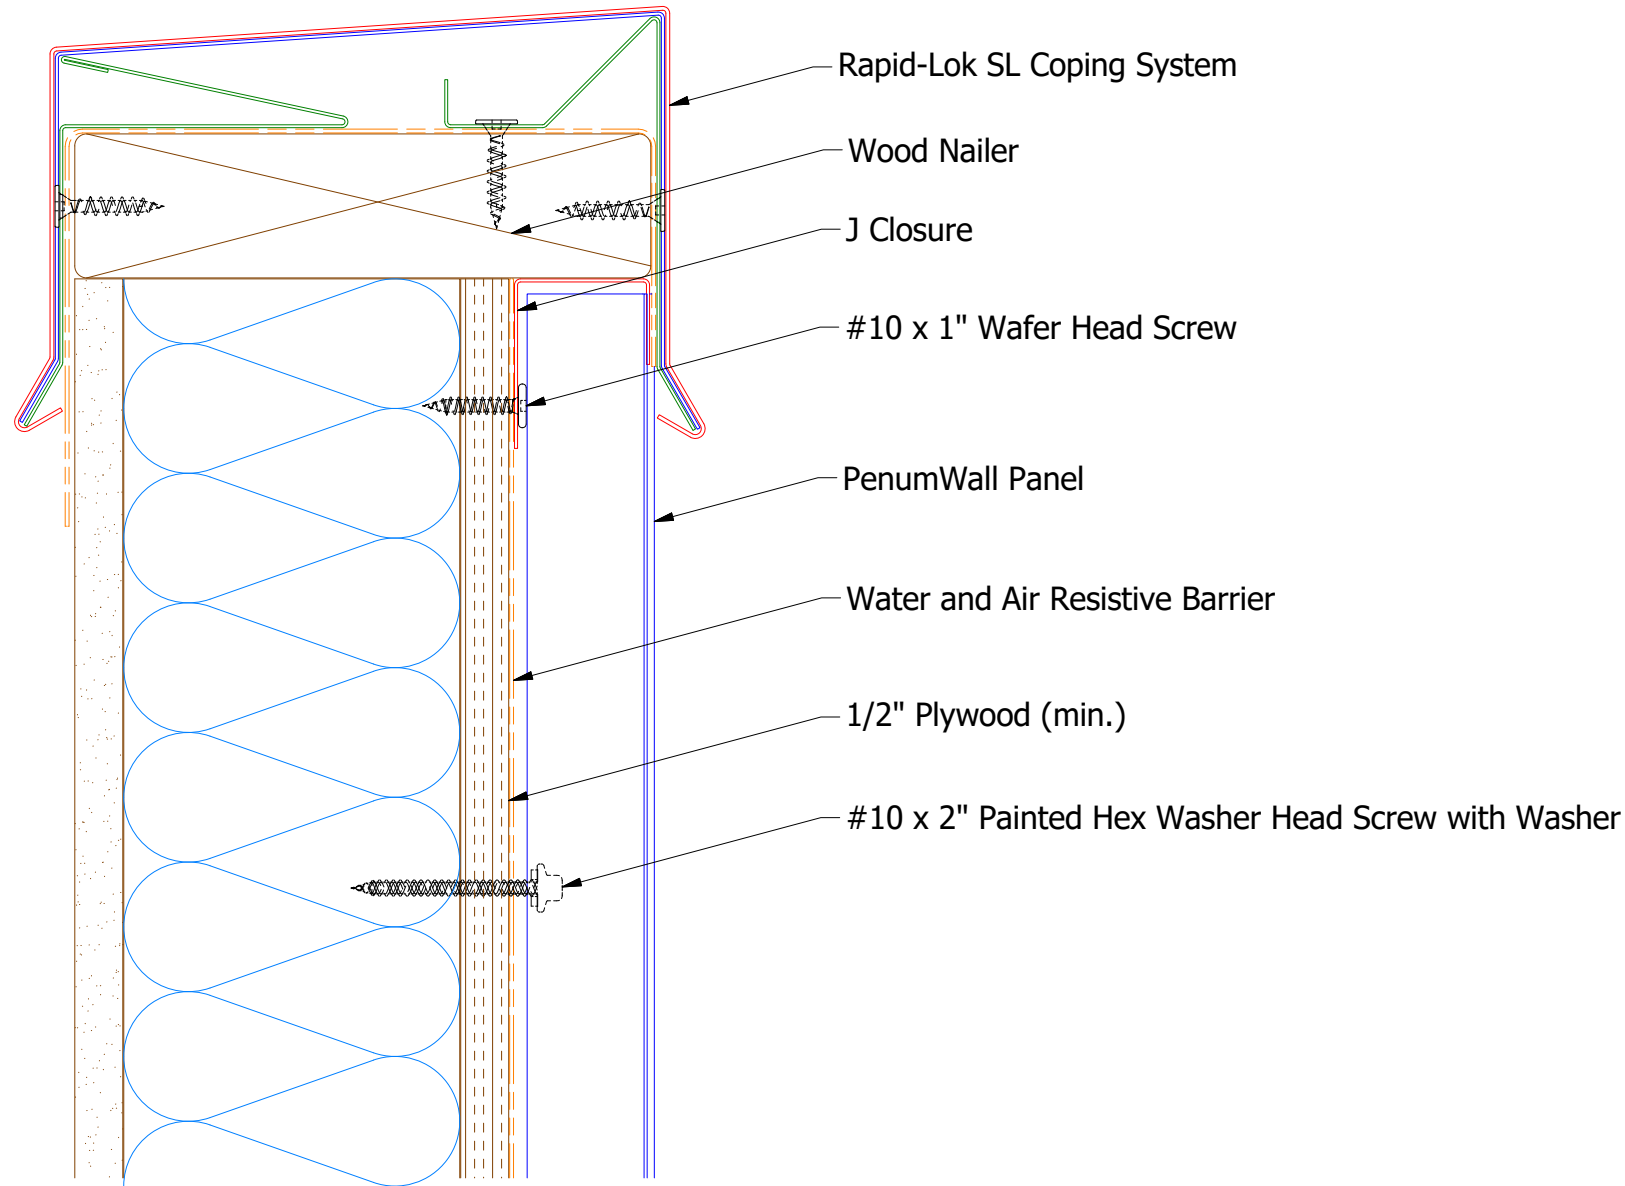

Vertical Panel

BWA270 - J Closure

Note: * denotes color side.

ATAS INTERNATIONAL, INC
 Allentown PA
 610-395-8445
 Mesa AZ
 480-558-7210

				TITLE		PenumWall Top of Wall Detail	
				DWG. NO.		DR KRK DATE 12/17/2015	
				APP DAS DATE 7/16/20		MATERIAL	
01	3/23/2021	Added color side note and updated Coping.	KRK			SH. SIZE	B
REV. NO.	DATE	DESCRIPTION OF REVISION	BY	APP	SCALE		X:X