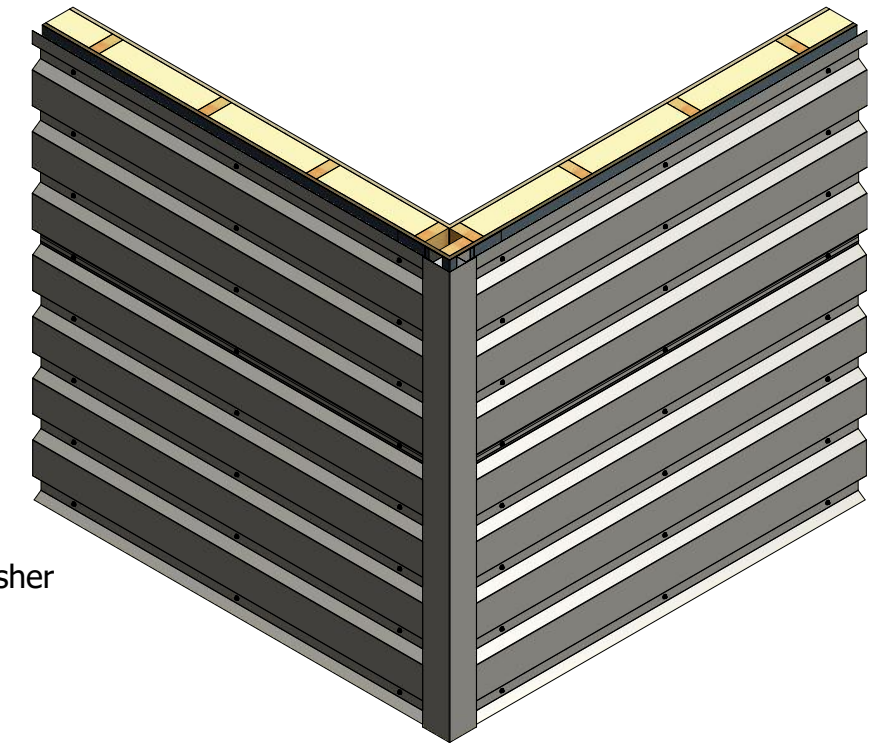

Horizontal Panel

BPA602 - Outside Corner Post

Note: * denotes color side.

ATAS INTERNATIONAL, INC
 Allentown PA
 610-395-8445
 Mesa AZ
 480-558-7210

TITLE		PenumWall Outside Corner Detail	
DWG. NO.	DR	KRK	DATE
	APP	DAS	DATE
	SH. SIZE	B	SCALE
			X:X

REV. NO.	DATE	DESCRIPTION OF REVISION	BY	APP
01	3/22/2021	Added color side note.	KRK	