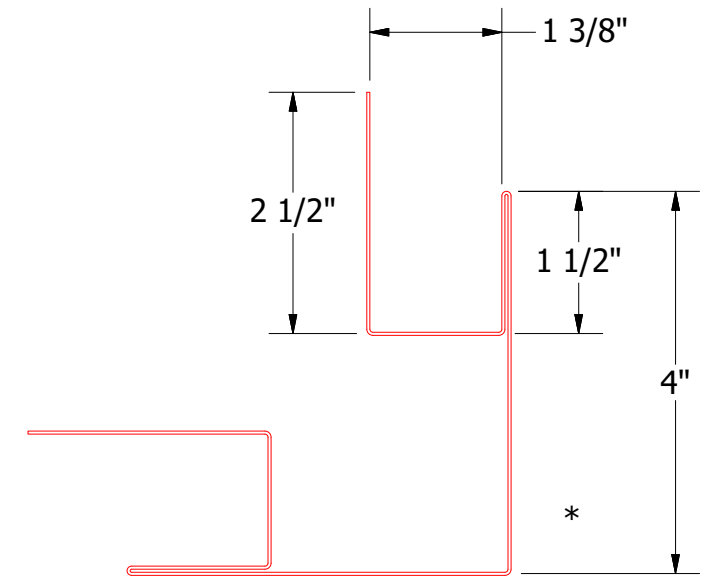

Horizontal Panel

BPA602 - Outside Corner Post

Note: * denotes color side.

ATAS INTERNATIONAL, INC
 Allentown PA
 610-395-8445
 Mesa AZ
 480-558-7210

TITLE		PenumWall Outside Corner Detail	
DWG. NO.	DR	KRK	DATE
	APP	DAS	DATE
	SH. SIZE	B	SCALE
			X:X