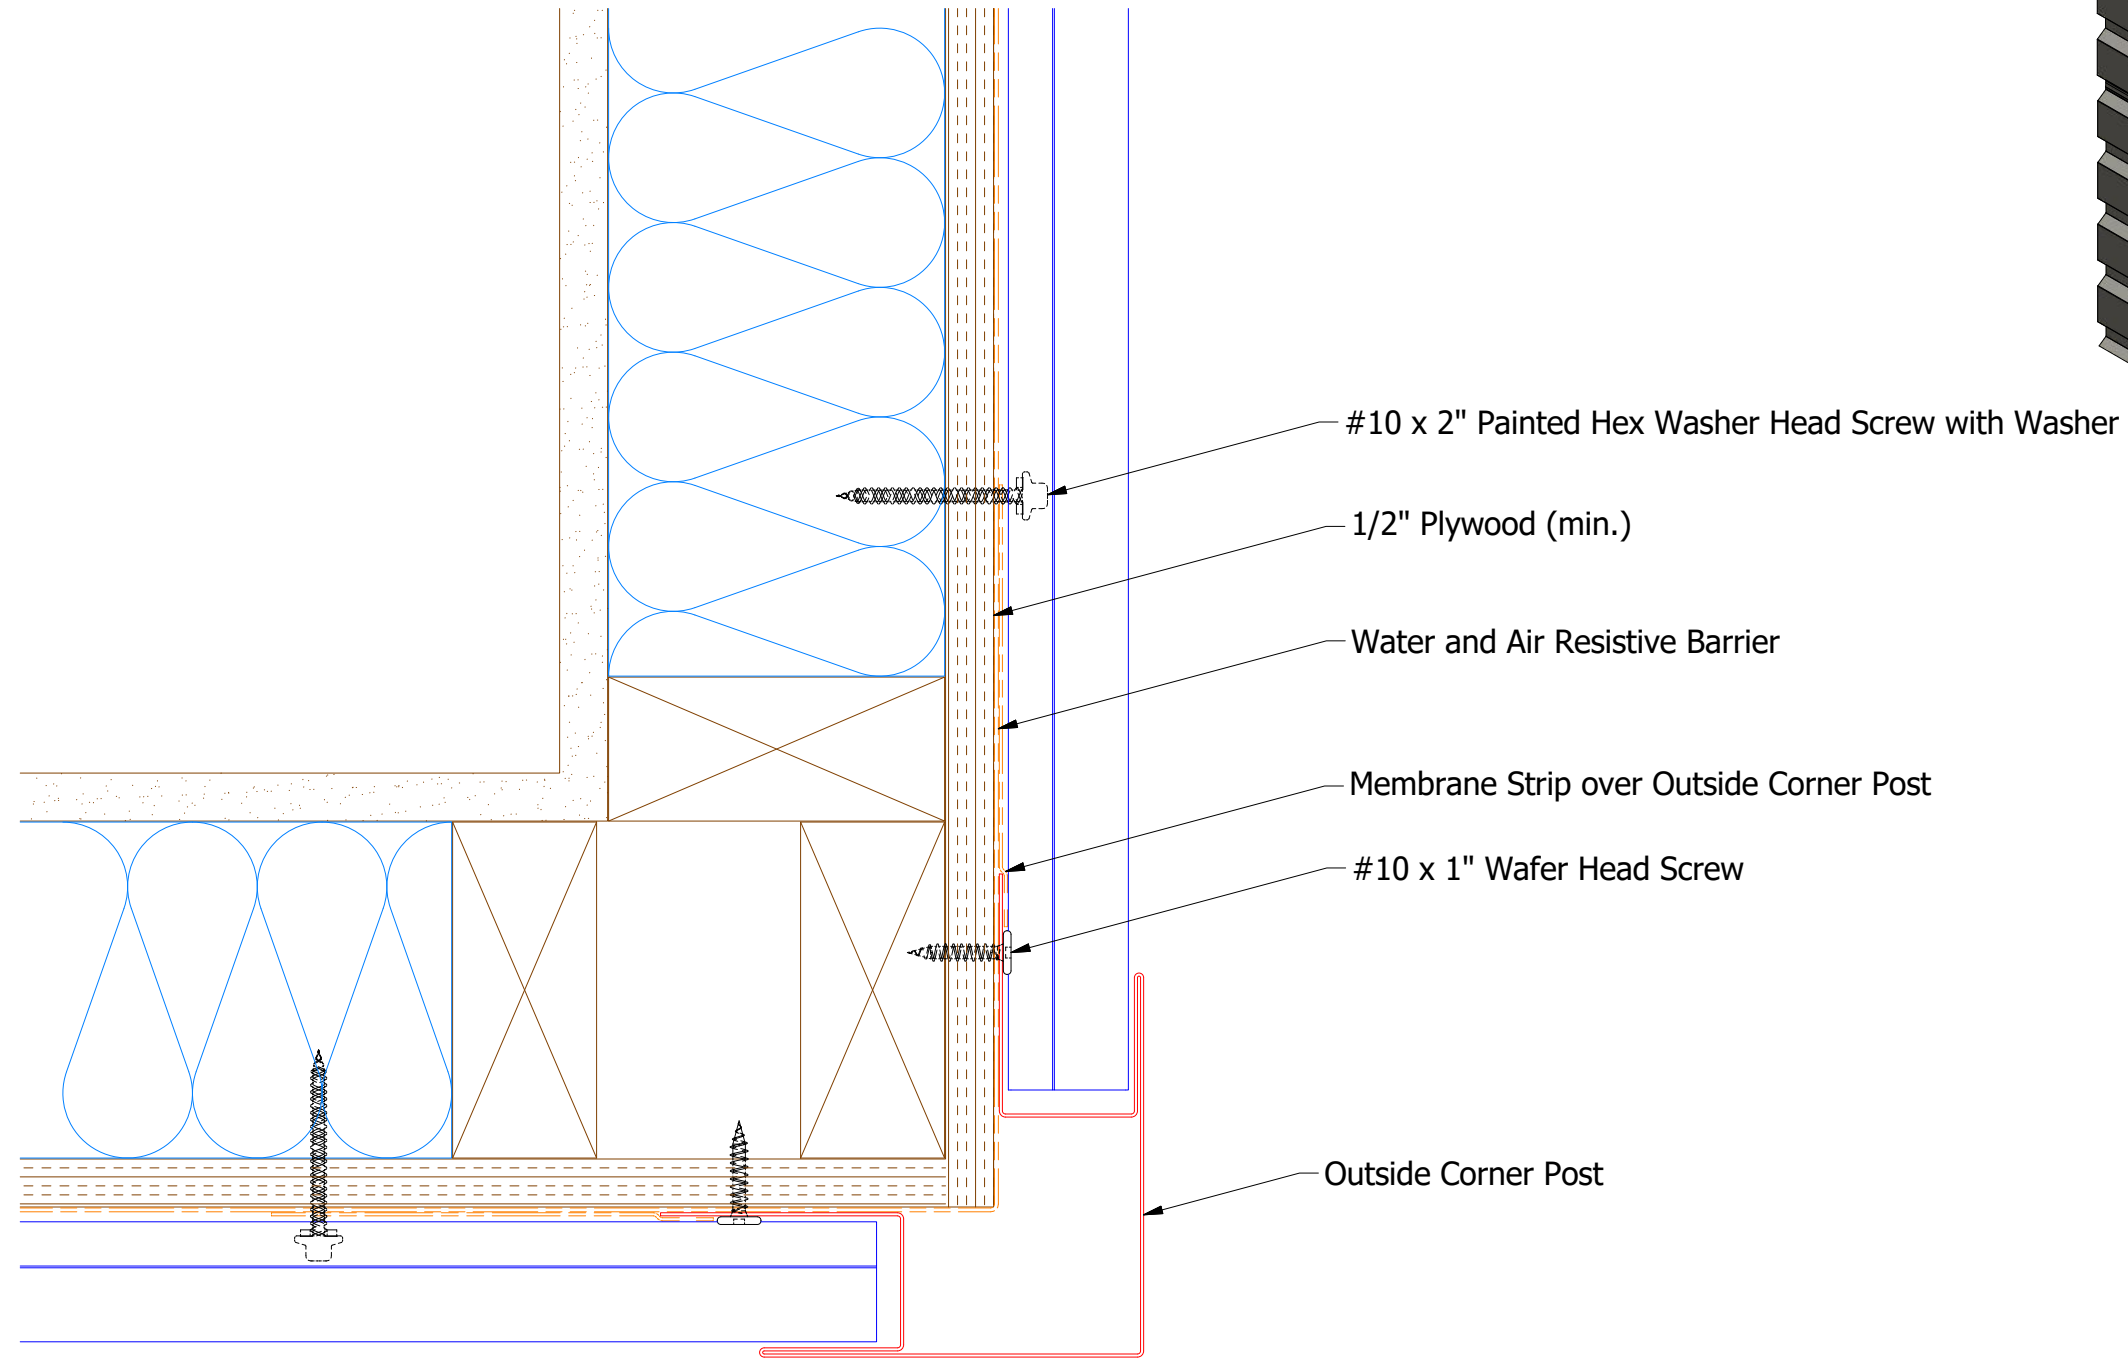

Horizontal Panel

BPA602 - Outside Corner Post

Note: * denotes color side.

ATAS INTERNATIONAL, INC
 Allentown PA
 610-395-8445
 Mesa AZ
 480-558-7210

TITLE		PenumWall Outside Corner Detail	
DWG. NO.	DR	KRK	DATE
	APP	DAS	DATE
	SH. SIZE	B	SCALE
			X:X

REV. NO.	DATE	DESCRIPTION OF REVISION	BY	APP
01	3/22/2021	Added color side note.	KRK	