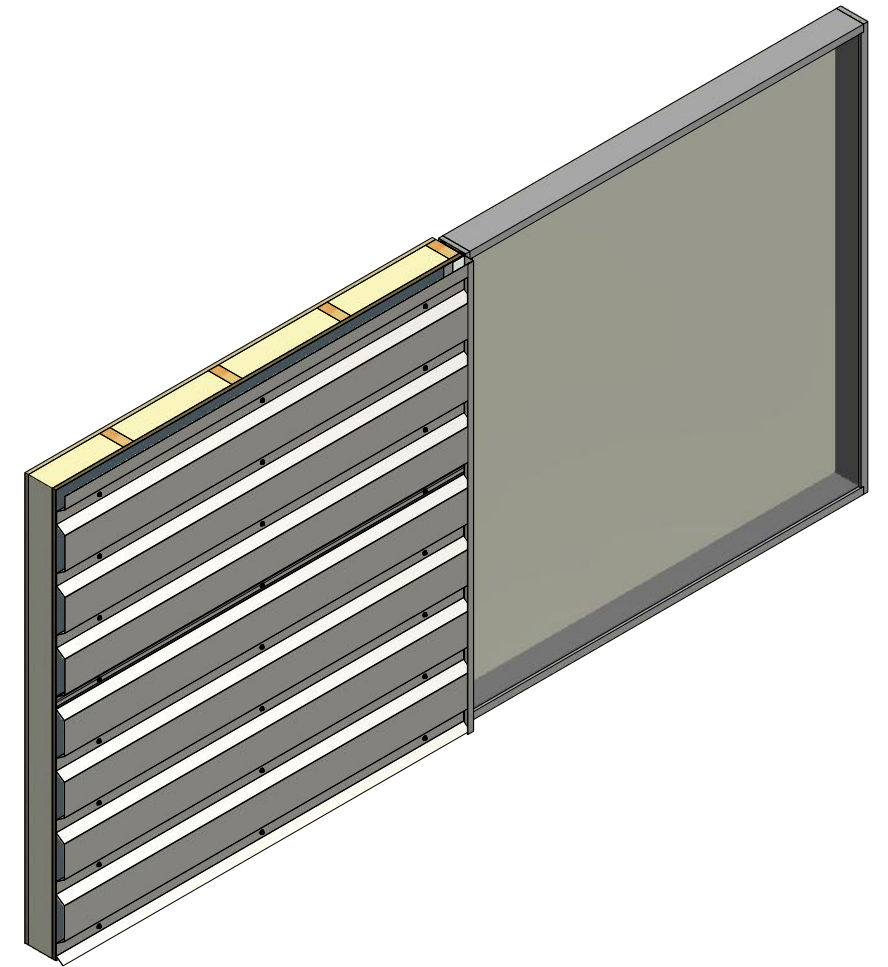

Horizontal Panel

BPA683 - Angle Trim with Return

BPA680 - Angle Trim

BPA138 - J Channel

ATAS INTERNATIONAL, INC
 Allentown PA
 610-395-8445
 Mesa AZ
 480-558-7210

TITLE		PenumWall Jamb Detail	
DWG. NO.	DR	KRK	DATE 12/22/2015
REV. NO.	DATE	DESCRIPTION OF REVISION	BY APP
01	3/18/2021	Added color side note.	KRK
			APP DAS DATE 7/16/20
			SH. SIZE B SCALE X:X

Note: * denotes color side.