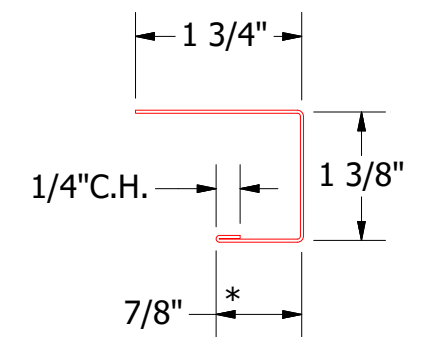

Horizontal Panel

BPA683 - Angle Trim with Return

BPA680 - Angle Trim

BPA138 - J Channel

ATAS INTERNATIONAL, INC
 Allentown PA
 610-395-8445
 Mesa AZ
 480-558-7210

TITLE		PenumWall Jamb Detail	
DWG. NO.	DR	KRK	DATE 12/22/2015
REV. NO.	DATE	DESCRIPTION OF REVISION	BY APP
01	3/18/2021	Added color side note.	KRK
			APP DAS DATE 7/16/20
			SH. SIZE B SCALE X:X

Note: * denotes color side.