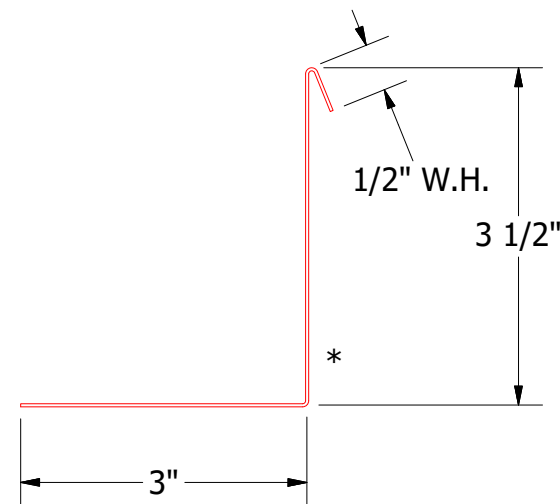

Horizontal Panel

BPA683 - Angle Trim with Return

BPA680 - Angle Trim

BPA138 - J Channel

ATAS INTERNATIONAL, INC
 Allentown PA
 610-395-8445
 Mesa AZ
 480-558-7210

TITLE		PenumWall Jamb Detail	
DWG. NO.	DR	KRK	DATE 12/22/2015
REV. NO.	DATE	DESCRIPTION OF REVISION	BY APP
01	3/18/2021	Added color side note.	KRK
			APP DAS DATE 7/16/20
			SH. SIZE B SCALE X:X

Note: * denotes color side.