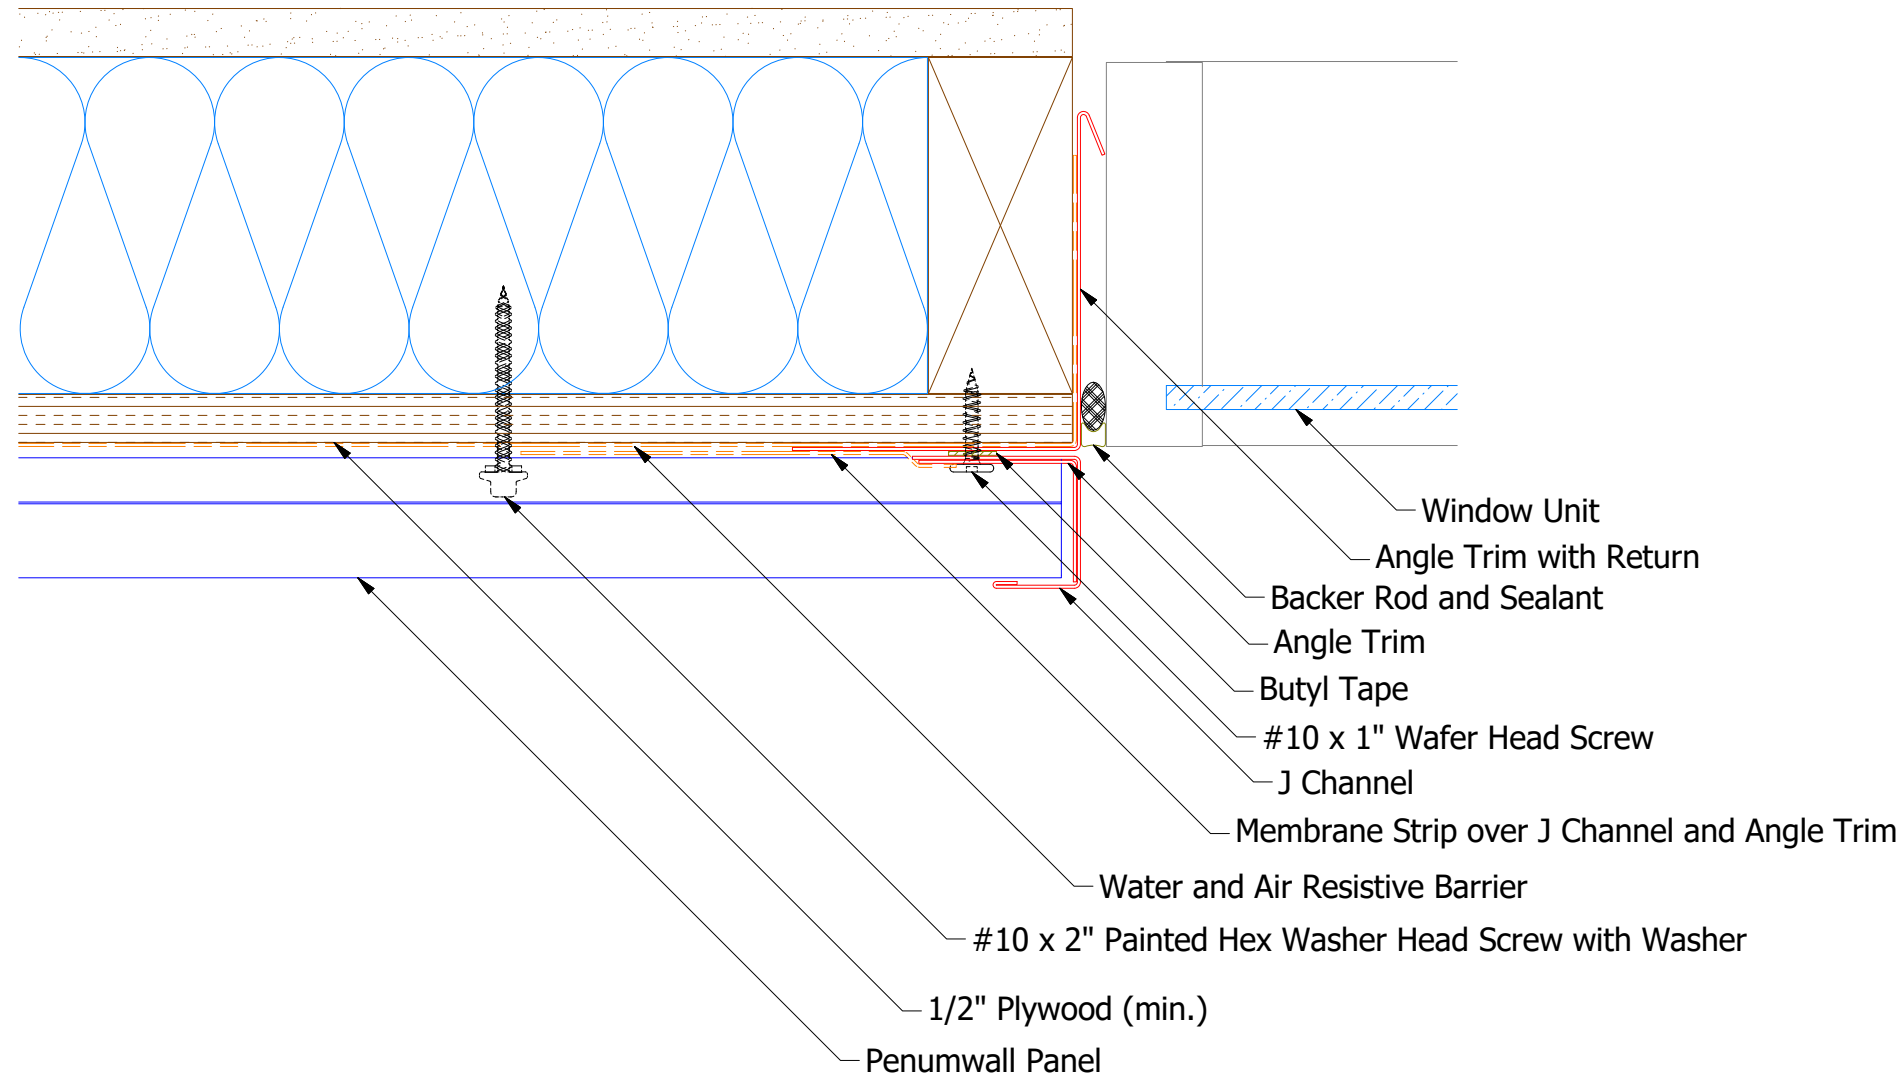

Horizontal Panel

BPA683 - Angle Trim with Return

BPA680 - Angle Trim

BPA138 - J Channel

ATAS INTERNATIONAL, INC
 Allentown PA
 610-395-8445
 Mesa AZ
 480-558-7210

TITLE		PenumWall Jamb Detail	
DWG. NO.	DR	KRK	DATE 12/22/2015
REV. NO.	DATE	DESCRIPTION OF REVISION	BY APP
01	3/18/2021	Added color side note.	KRK
			APP DAS DATE 7/16/20
			SH. SIZE B SCALE X:X

Note: * denotes color side.