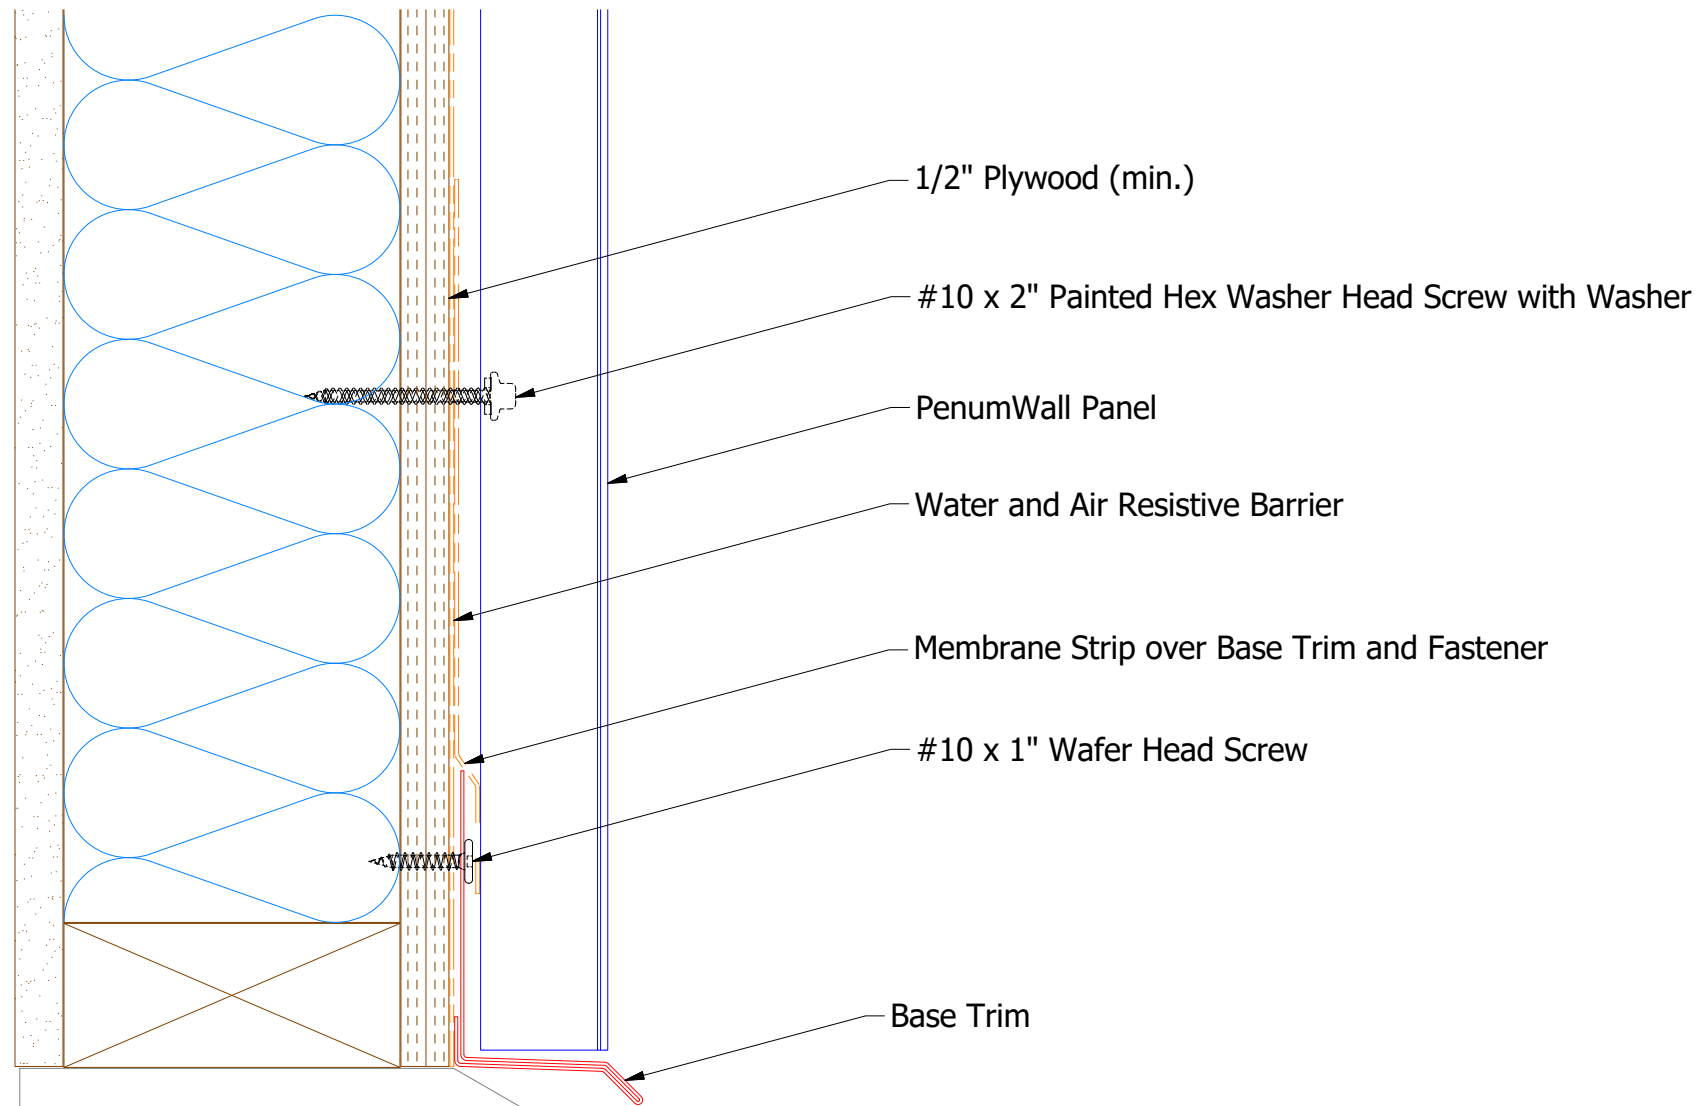

Vertical Panel

ATAS ATAS INTERNATIONAL, INC
 Allentown PA
 610-395-8445
 Mesa AZ
 480-558-7210

TITLE **PenumWall Base Detail**

01	3/17/2021	Added color side note.	KRK	DR	KRK	DATE	1/29/2016
REV. NO.	DATE	DESCRIPTION OF REVISION	BY	APP	DAS	DATE	7/20/16
					SH. SIZE	B	SCALE
							X:X

Note: * denotes color side.