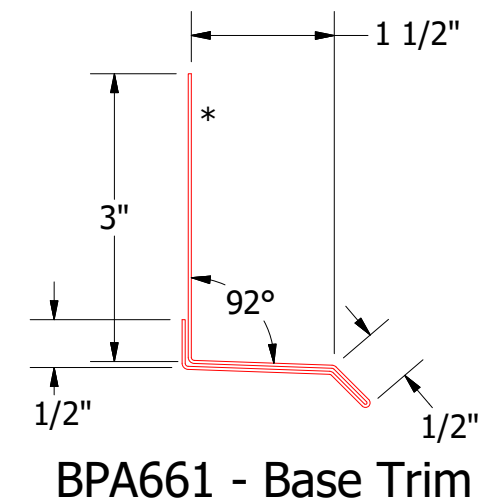

Vertical Panel

ATAS ATAS INTERNATIONAL, INC
 Allentown PA
 610-395-8445
 Mesa AZ
 480-558-7210

TITLE **PenumWall Base Detail**

01	3/17/2021	Added color side note.	KRK	DR	KRK	DATE	1/29/2016
REV. NO.	DATE	DESCRIPTION OF REVISION	BY	APP	DAS	DATE	7/20/16
					SH. SIZE	B	SCALE
							X:X

Note: * denotes color side.