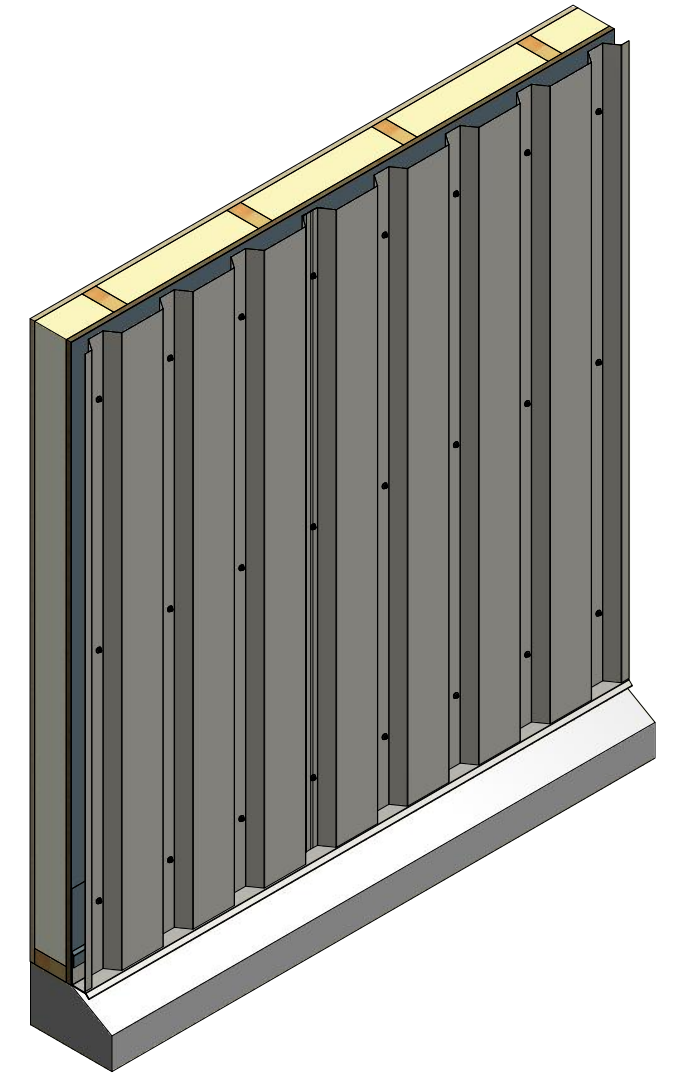

Vertical Panel

ATAS ATAS INTERNATIONAL, INC
 Allentown PA
 610-395-8445
 Mesa AZ
 480-558-7210

TITLE **PenumWall Base Detail**

01	3/17/2021	Added color side note.	KRK	DR	KRK	DATE	1/29/2016
REV. NO.	DATE	DESCRIPTION OF REVISION	BY	APP	DAS	DATE	7/20/16
					SH. SIZE	B	SCALE
							X:X

Note: * denotes color side.