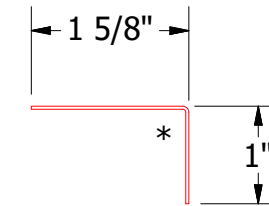

Vertical Panel

VSA681-Support Z

VSA680-Angle Trim

VSA118-J Channel

ATAS ATAS INTERNATIONAL, INC
 Allentown PA
 610-395-8445
 Mesa AZ
 480-558-7210

REV. NO.	DATE	DESCRIPTION OF REVISION	BY	APP	TITLE	DR	MBP	DATE
					Versa-Seam Jamb Existing Window Detail			7/20/18
						APP		
						SH. SIZE	B	SCALE X:X