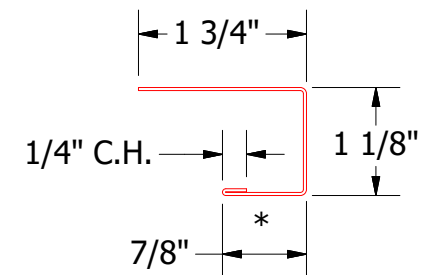

Vertical Panel

VSA681-Support Z

VSA680-Angle Trim

VSA118-J Channel

ATAS ATAS INTERNATIONAL, INC
 Allentown PA
 610-395-8445
 Mesa AZ
 480-558-7210

REV. NO.	DATE	DESCRIPTION OF REVISION	BY	APP	TITLE	DR	MBP	DATE
					Versa-Seam Jamb Existing Window Detail			7/20/18
						APP		
						SH. SIZE	B	SCALE X:X