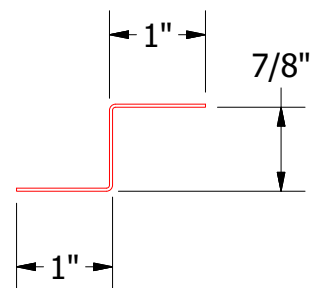

Vertical Panel

VSA681-Support Z

VSA680-Angle Trim

VSA118-J Channel

ATAS ATAS INTERNATIONAL, INC
 Allentown PA
 610-395-8445
 Mesa AZ
 480-558-7210

REV. NO.	DATE	DESCRIPTION OF REVISION	BY	APP	TITLE	DR	MBP	DATE
					Versa-Seam Jamb Existing Window Detail			7/20/18
						APP		
						SH. SIZE	B	SCALE X:X