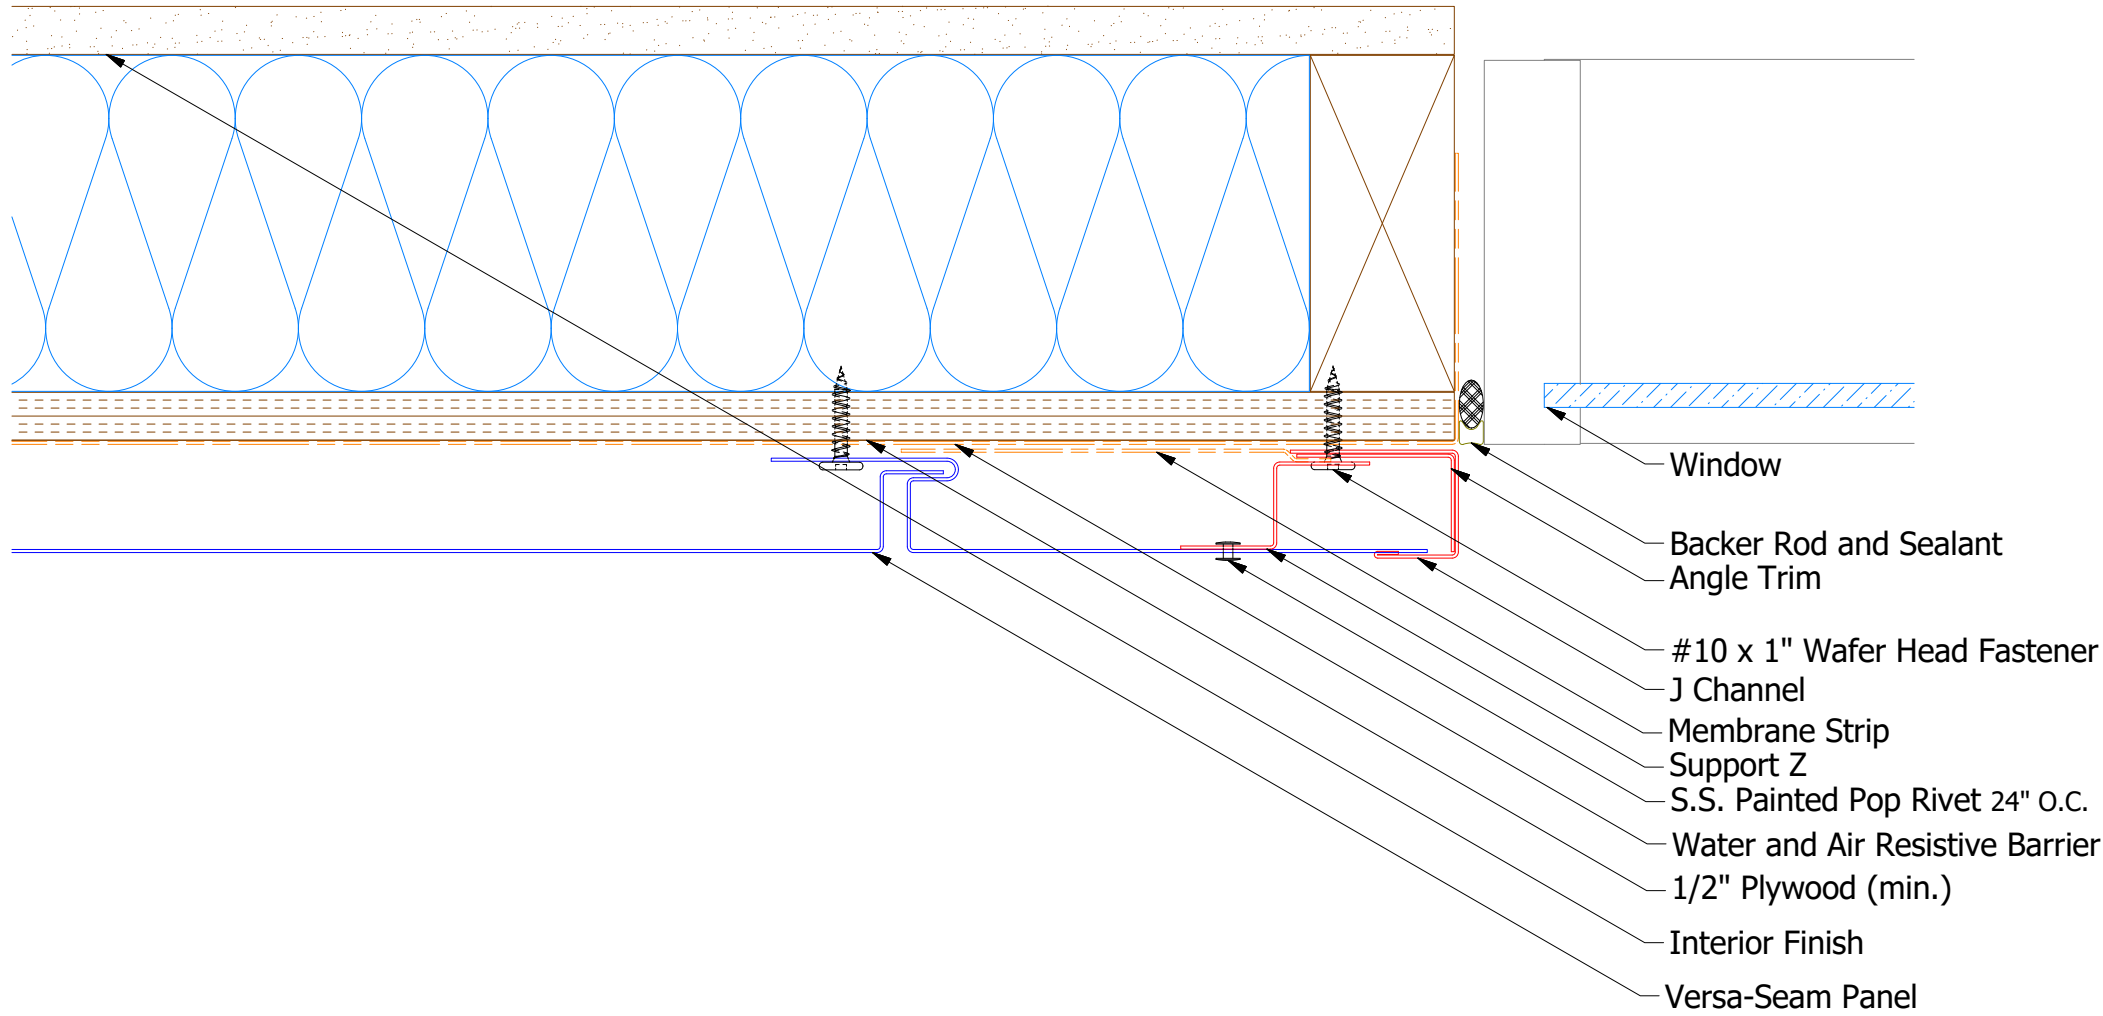

Vertical Panel

VSA681-Support Z

VSA680-Angle Trim

VSA118-J Channel

ATAS ATAS INTERNATIONAL, INC
 Allentown PA
 610-395-8445
 Mesa AZ
 480-558-7210

REV. NO.	DATE	DESCRIPTION OF REVISION	BY	APP	TITLE	DR	MBP	DATE
					Versa-Seam Jamb Existing Window Detail			7/20/18
						APP		
						SH. SIZE	B	SCALE X:X