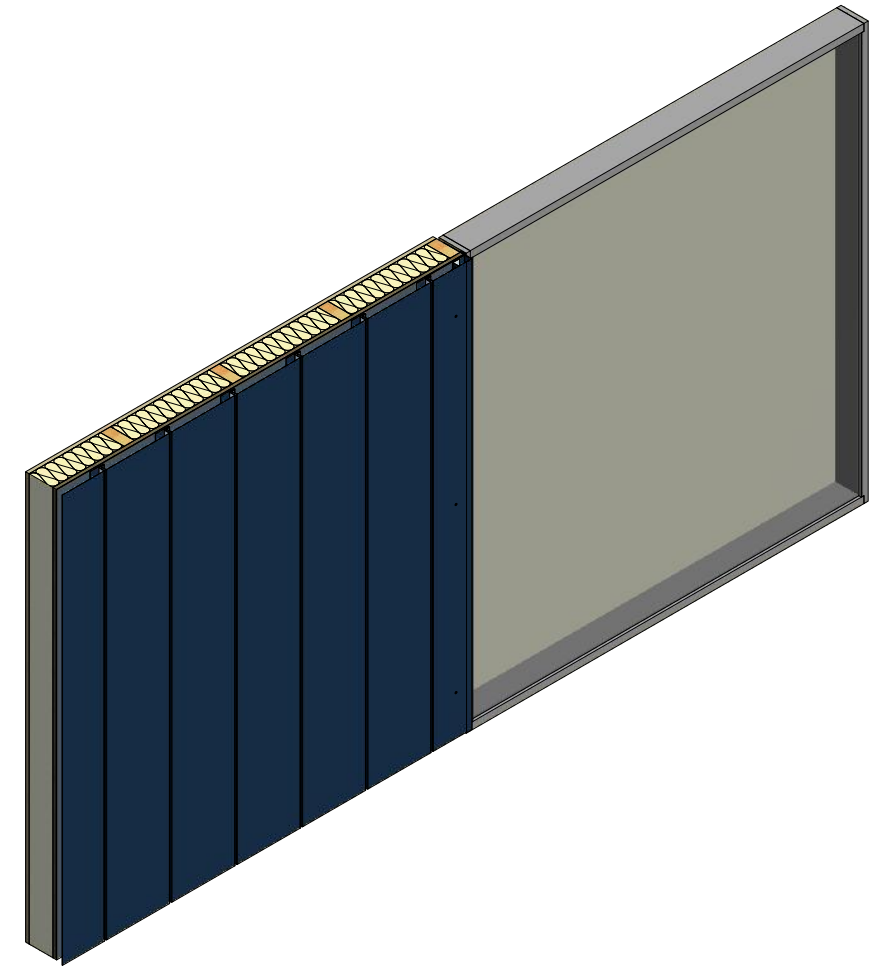

Vertical Panel

VSA681-Support Z

VSA680-Angle Trim

VSA118-J Channel

ATAS ATAS INTERNATIONAL, INC
 Allentown PA
 610-395-8445
 Mesa AZ
 480-558-7210

REV. NO.	DATE	DESCRIPTION OF REVISION	BY	APP	TITLE	DR	MBP	DATE
					Versa-Seam Jamb Existing Window Detail			7/20/18
						APP		
						SH. SIZE	B	SCALE X:X