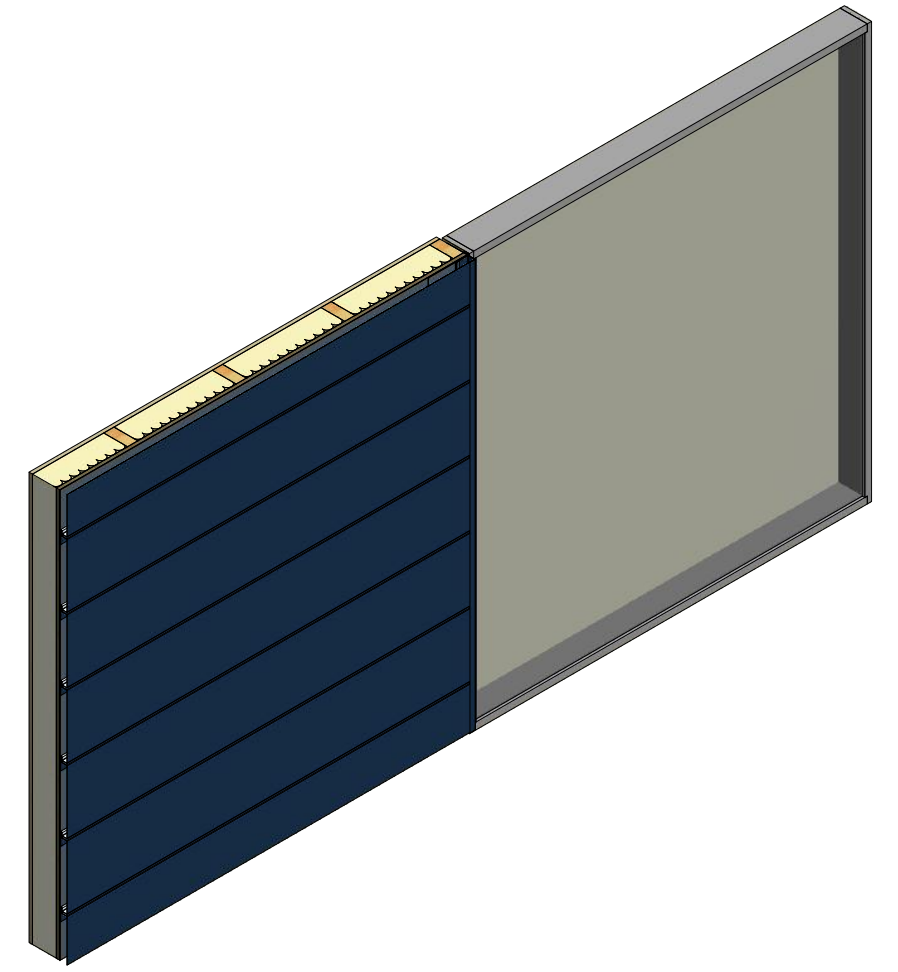

Horizontal Panel

VSA680-Angle Trim

VSA118-J Channel

ATAS INTERNATIONAL, INC
 Allentown PA
 610-395-8445
 Mesa AZ
 480-558-7210

TITLE				Versa-Seam Jamb Existing Window Detail			
DWG. NO.		DR		DATE		7/20/18	
		MBP		DATE			
MATERIAL		APP		SH. SIZE		SCALE	
				B		X:X	
REV. NO.	DATE	DESCRIPTION OF REVISION	BY	APP			