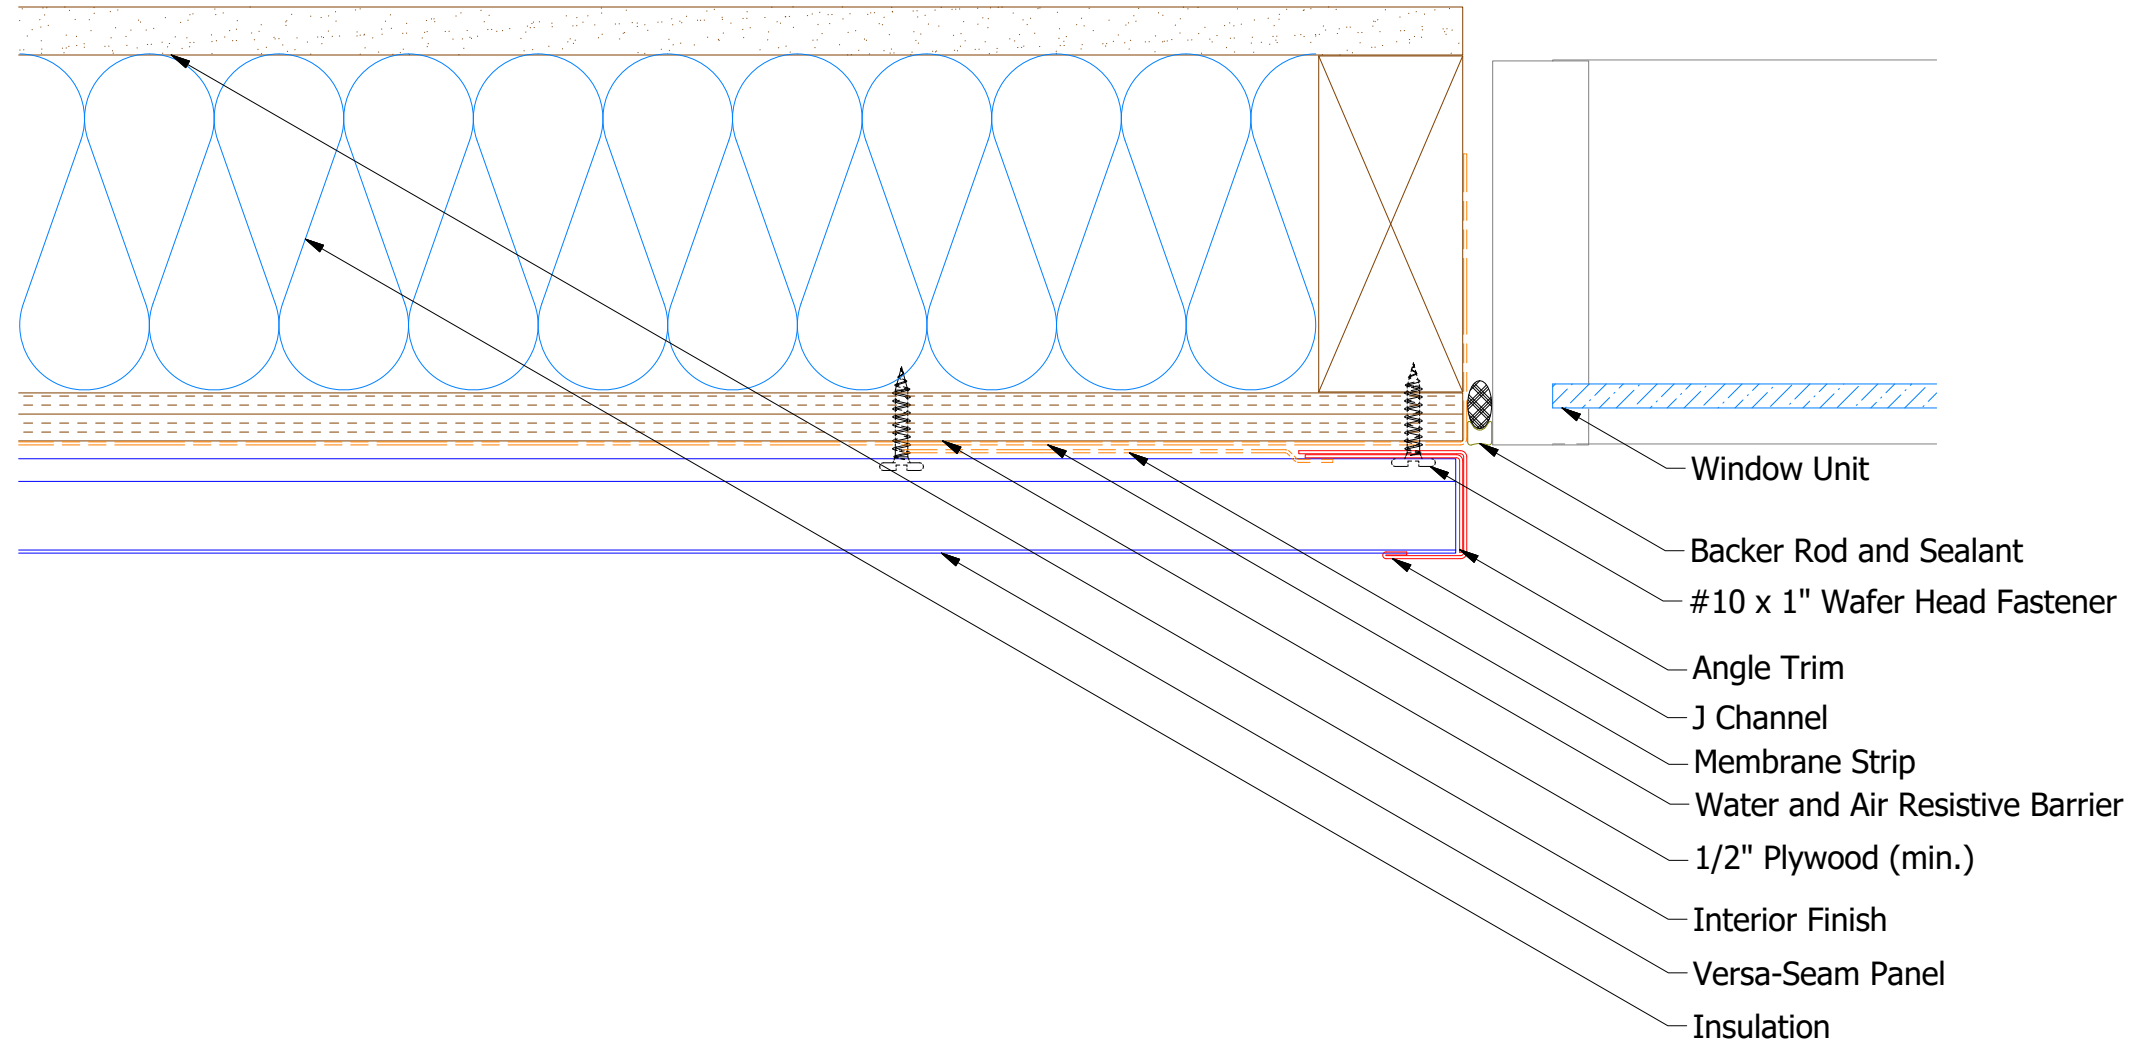

Horizontal Panel

VSA680-Angle Trim

VSA118-J Channel

ATAS INTERNATIONAL, INC
 Allentown PA
 610-395-8445
 Mesa AZ
 480-558-7210

TITLE				Versa-Seam Jamb Existing Window Detail			
DWG. NO.		DR		DATE		7/20/18	
		MBP		DATE			
MATERIAL		APP		SH. SIZE		SCALE	
				B		X:X	
REV. NO.	DATE	DESCRIPTION OF REVISION	BY	APP			