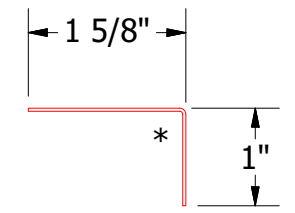

Horizontal Panel

VSA680-Angle Trim

VSA118-J Channel

ATAS INTERNATIONAL, INC
 Allentown PA
 610-395-8445
 Mesa AZ
 480-558-7210

TITLE				Versa-Seam Jamb Existing Window Detail			
DWG. NO.		DR		DATE		7/20/18	
		MBP		DATE			
MATERIAL		APP		SH. SIZE		SCALE	
				B		X:X	
REV. NO.	DATE	DESCRIPTION OF REVISION	BY	APP			