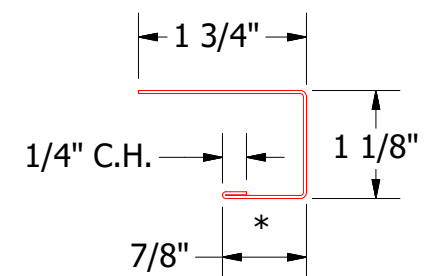

Horizontal Panel

VSA680-Angle Trim

VSA118-J Channel

ATAS INTERNATIONAL, INC
 Allentown PA
 610-395-8445
 Mesa AZ
 480-558-7210

TITLE				Versa-Seam Jamb Existing Window Detail			
DWG. NO.		DR		DATE		7/20/18	
		MBP		DATE			
MATERIAL		APP		SH. SIZE		SCALE	
				B		X:X	
REV. NO.	DATE	DESCRIPTION OF REVISION	BY	APP			