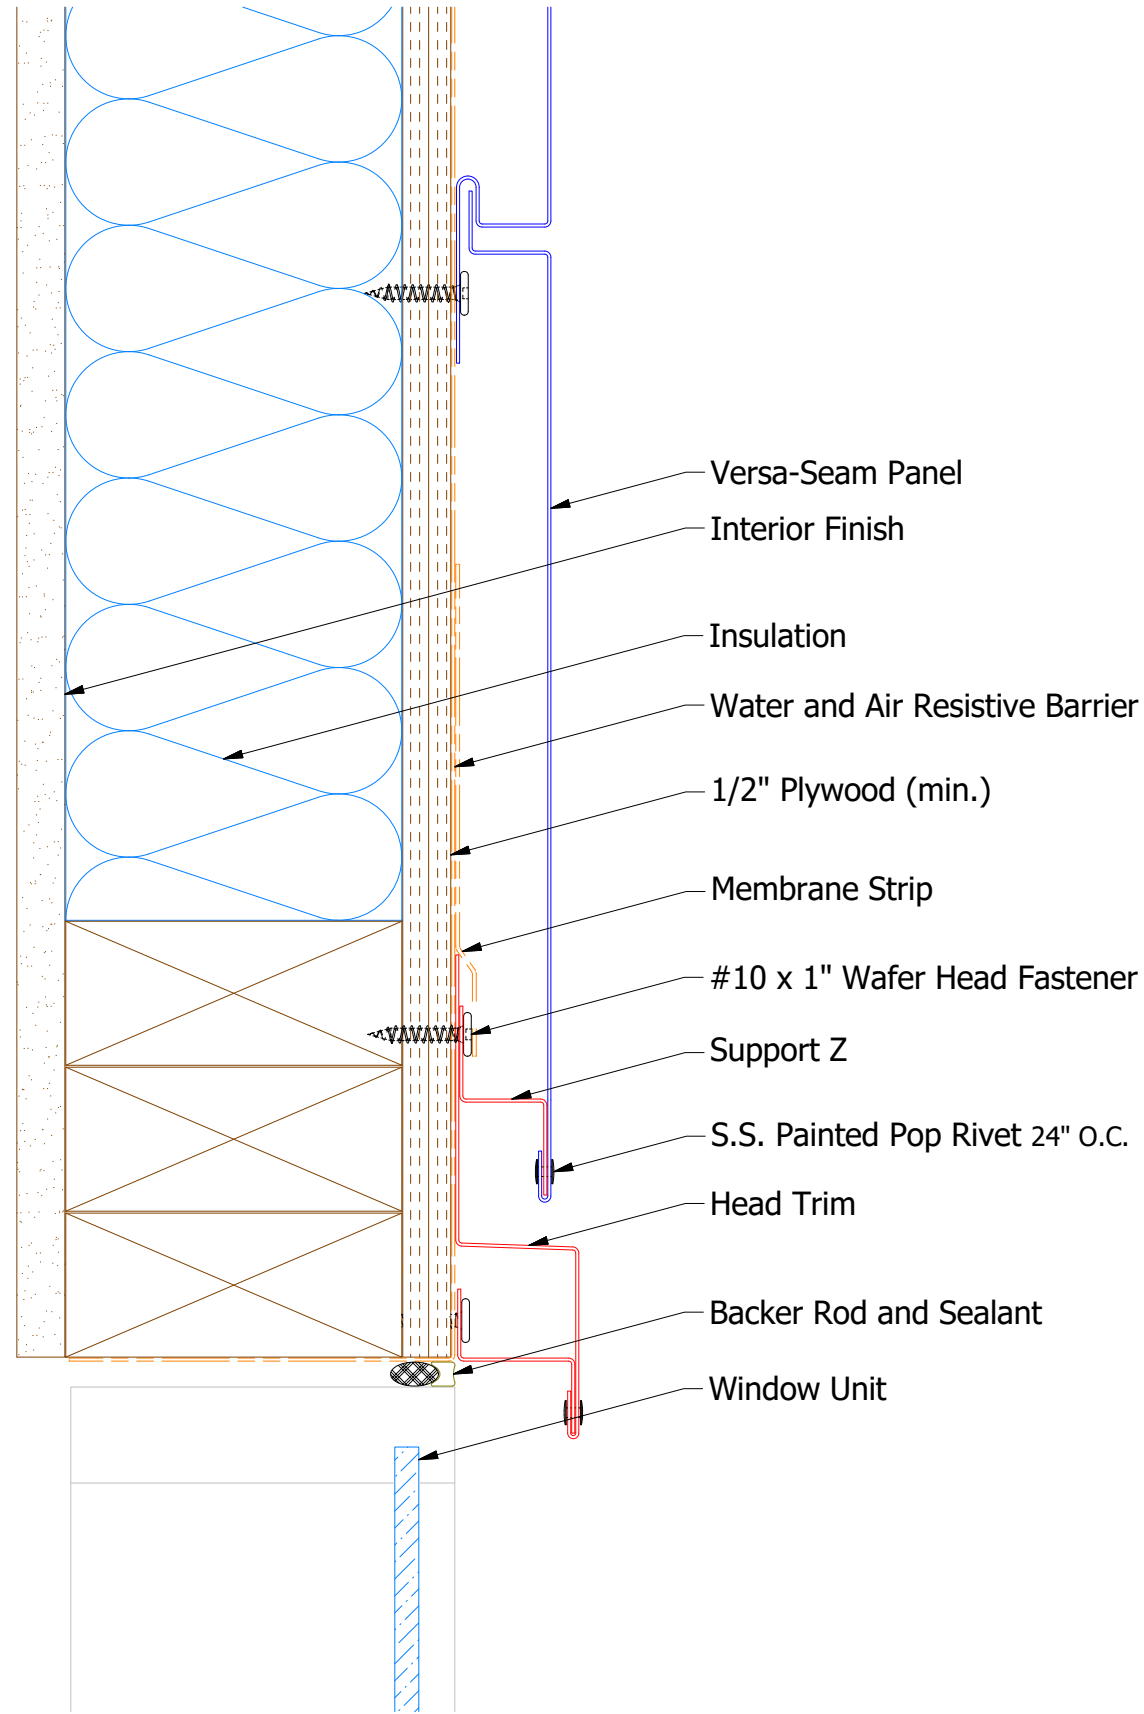

Horizontal Panel

VSA681-Support Z

VSA550 - Head Trim

Z Closure

ATAS INTERNATIONAL, INC
 Allentown PA
 610-395-8445
 Mesa AZ
 480-558-7210

TITLE Versa-Seam Head Existing Window Detail

REV. NO.	DATE	DESCRIPTION OF REVISION	BY	APP	DWG. NO.	DR MBP	DATE 7/20/18
					MATERIAL	APP	DATE
					SH. SIZE	B	SCALE X:X