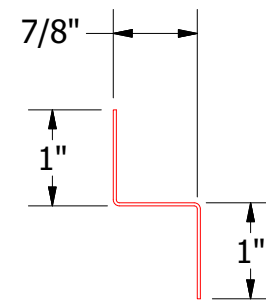

Horizontal Panel

VSA681-Support Z

VSA550 - Head Trim

Z Closure

ATAS INTERNATIONAL, INC
 Allentown PA
 610-395-8445
 Mesa AZ
 480-558-7210

TITLE Versa-Seam Head Existing Window Detail

REV. NO.	DATE	DESCRIPTION OF REVISION	BY	APP	DWG. NO.	DR MBP	DATE 7/20/18
					MATERIAL	APP	DATE
					SH. SIZE	B	SCALE X:X