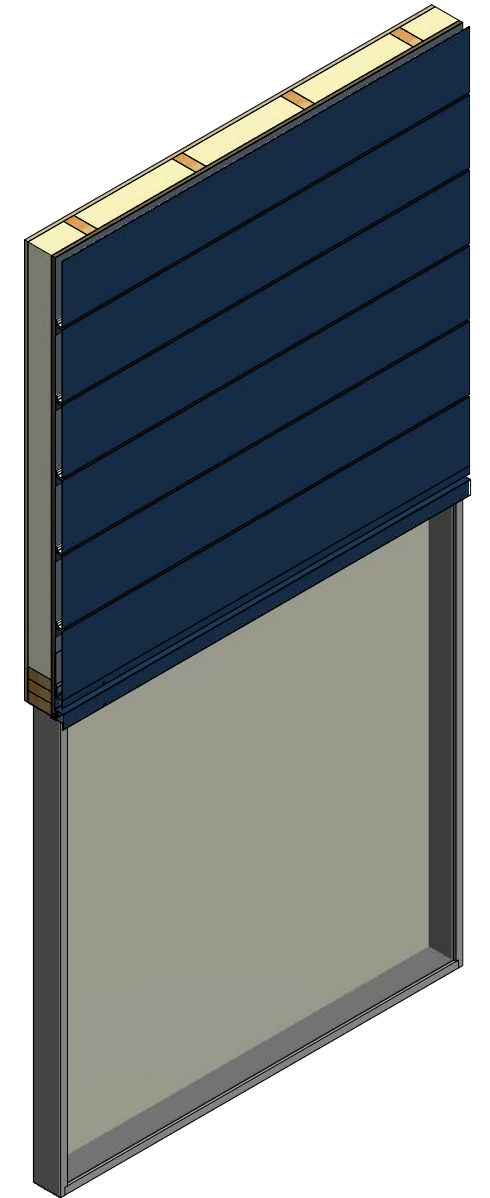

Horizontal Panel

VSA681-Support Z

VSA550 - Head Trim

Z Closure

ATAS INTERNATIONAL, INC
 Allentown PA
 610-395-8445
 Mesa AZ
 480-558-7210

TITLE Versa-Seam Head Existing Window Detail

REV. NO.	DATE	DESCRIPTION OF REVISION	BY	APP	DWG. NO.	DR MBP	DATE 7/20/18
					MATERIAL	APP	DATE
					SH. SIZE	B	SCALE X:X