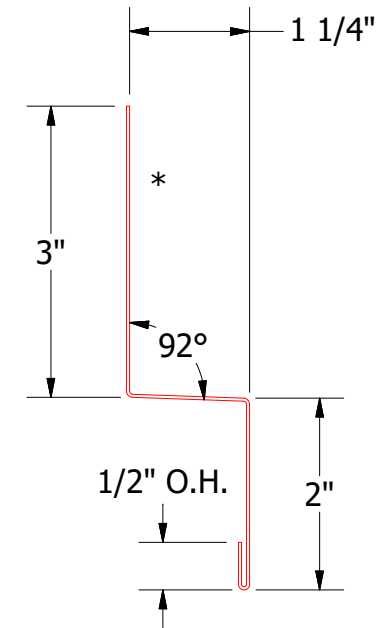

Horizontal Panel

VSA681-Support Z

VSA550 - Head Trim

Z Closure

ATAS INTERNATIONAL, INC
 Allentown PA
 610-395-8445
 Mesa AZ
 480-558-7210

TITLE Versa-Seam Head Existing Window Detail

REV. NO.	DATE	DESCRIPTION OF REVISION	BY	APP	DWG. NO.	DR MBP	DATE 7/20/18
					MATERIAL	APP	DATE
					SH. SIZE	B	SCALE X:X