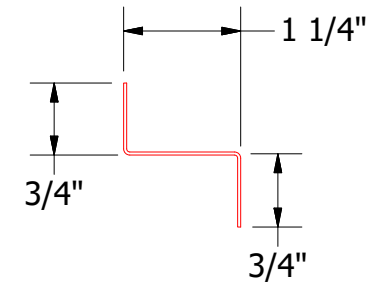

Horizontal Panel

VSA681-Support Z

VSA550 - Head Trim

Z Closure

ATAS INTERNATIONAL, INC
 Allentown PA
 610-395-8445
 Mesa AZ
 480-558-7210

TITLE Versa-Seam Head Existing Window Detail

REV. NO.	DATE	DESCRIPTION OF REVISION	BY	APP	DWG. NO.	DR MBP	DATE 7/20/18
					MATERIAL	APP	DATE
					SH. SIZE	B	SCALE X:X