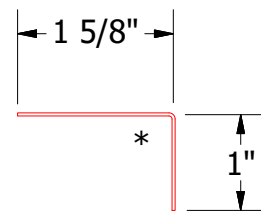

Vertical Panel

VSA681 - Support Z

VSA680 - Angle Trim

VSA118 - J Channel

ATAS INTERNATIONAL, INC
 Allentown PA
 610-395-8445
 Mesa AZ
 480-558-7210

TITLE
Versa-Seam Jamb Window Flange Detail

REV. NO.	DATE	DESCRIPTION OF REVISION	BY	APP	DWG. NO.	DR	DATE
						MBP	8/1/2018
					MATERIAL	APP	DATE
					SH. SIZE	B	SCALE X:X