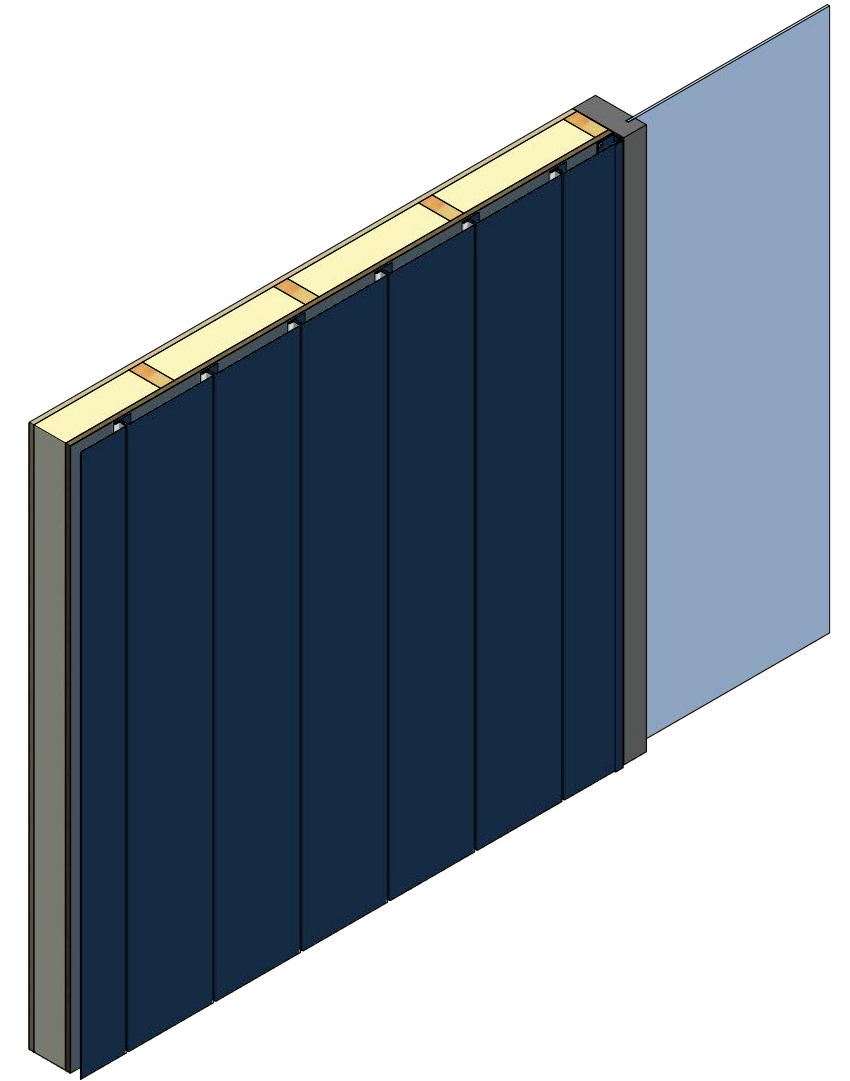

Vertical Panel

VSA681 - Support Z

VSA680 - Angle Trim

VSA118 - J Channel

ATAS INTERNATIONAL, INC
 Allentown PA
 610-395-8445
 Mesa AZ
 480-558-7210

TITLE
Versa-Seam Jamb Window Flange Detail

REV. NO.	DATE	DESCRIPTION OF REVISION	BY	APP	DWG. NO.	DR	DATE
						MBP	8/1/2018
					MATERIAL	APP	DATE
					SH. SIZE	B	SCALE X:X