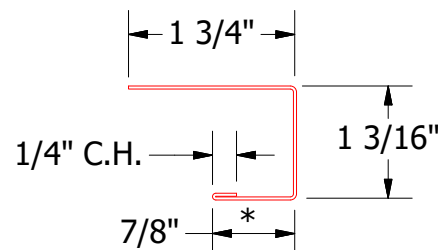

Vertical Panel

VSA681 - Support Z

VSA680 - Angle Trim

VSA118 - J Channel

ATAS INTERNATIONAL, INC
 Allentown PA
 610-395-8445
 Mesa AZ
 480-558-7210

TITLE
Versa-Seam Jamb Window Flange Detail

REV. NO.	DATE	DESCRIPTION OF REVISION	BY	APP	DWG. NO.	DR	DATE
						MBP	8/1/2018
					MATERIAL	APP	DATE
					SH. SIZE	B	SCALE X:X