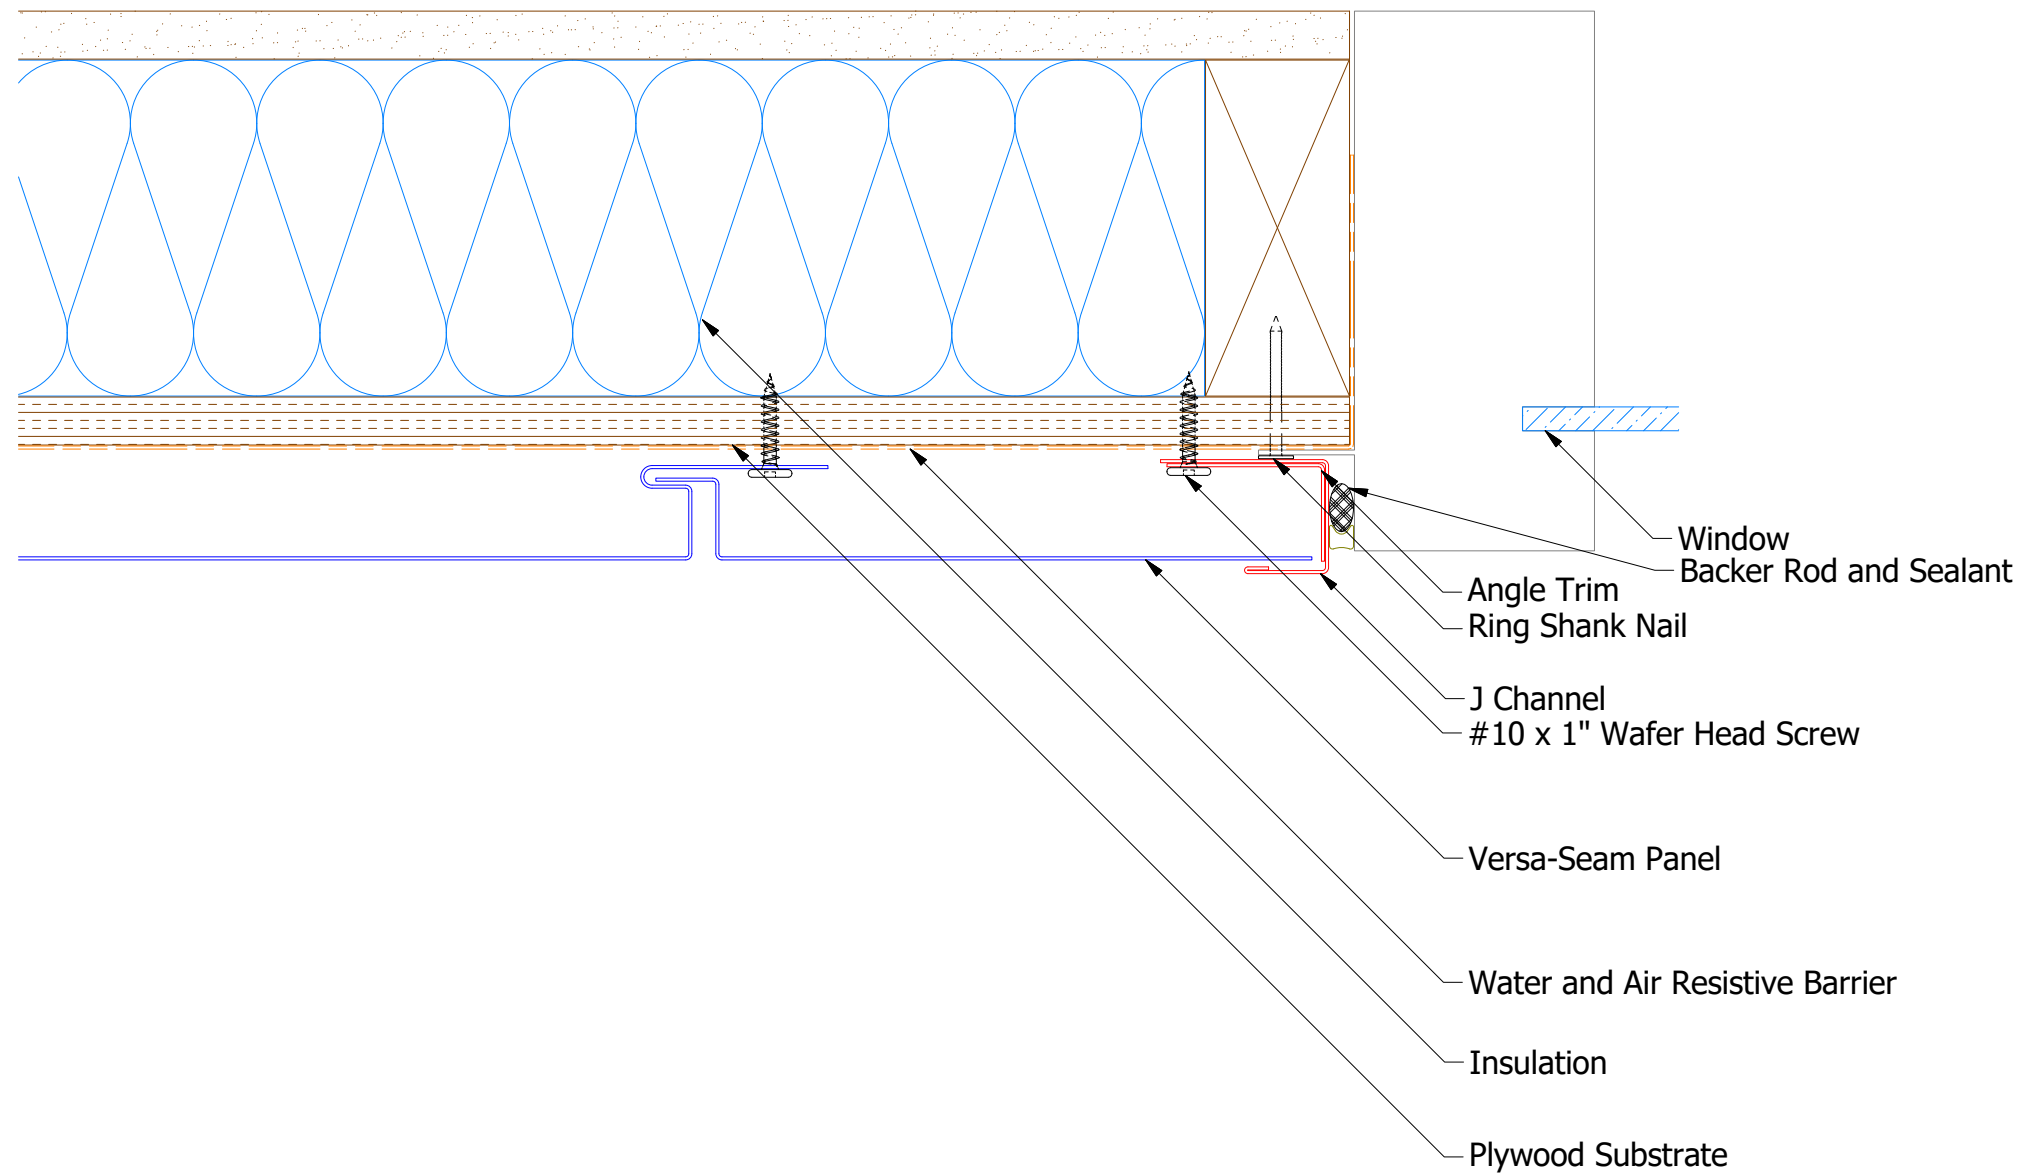

Vertical Panel

VSA681 - Support Z

VSA680 - Angle Trim

VSA118 - J Channel

ATAS INTERNATIONAL, INC
 Allentown PA
 610-395-8445
 Mesa AZ
 480-558-7210

TITLE
Versa-Seam Jamb Window Flange Detail

REV. NO.	DATE	DESCRIPTION OF REVISION	BY	APP	DWG. NO.	DR	DATE
						MBP	8/1/2018
					MATERIAL	APP	DATE
					SH. SIZE	B	SCALE X:X