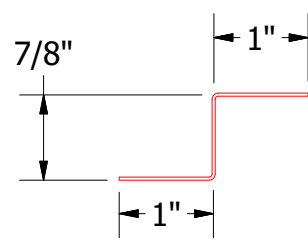

Vertical Panel

VSA681 - Support Z

VSA680 - Angle Trim

VSA118 - J Channel

ATAS INTERNATIONAL, INC
 Allentown PA
 610-395-8445
 Mesa AZ
 480-558-7210

TITLE
Versa-Seam Jamb Window Flange Detail

REV. NO.	DATE	DESCRIPTION OF REVISION	BY	APP	DWG. NO.	DR	DATE
						MBP	8/1/2018
					MATERIAL	APP	DATE
					SH. SIZE	B	SCALE X:X