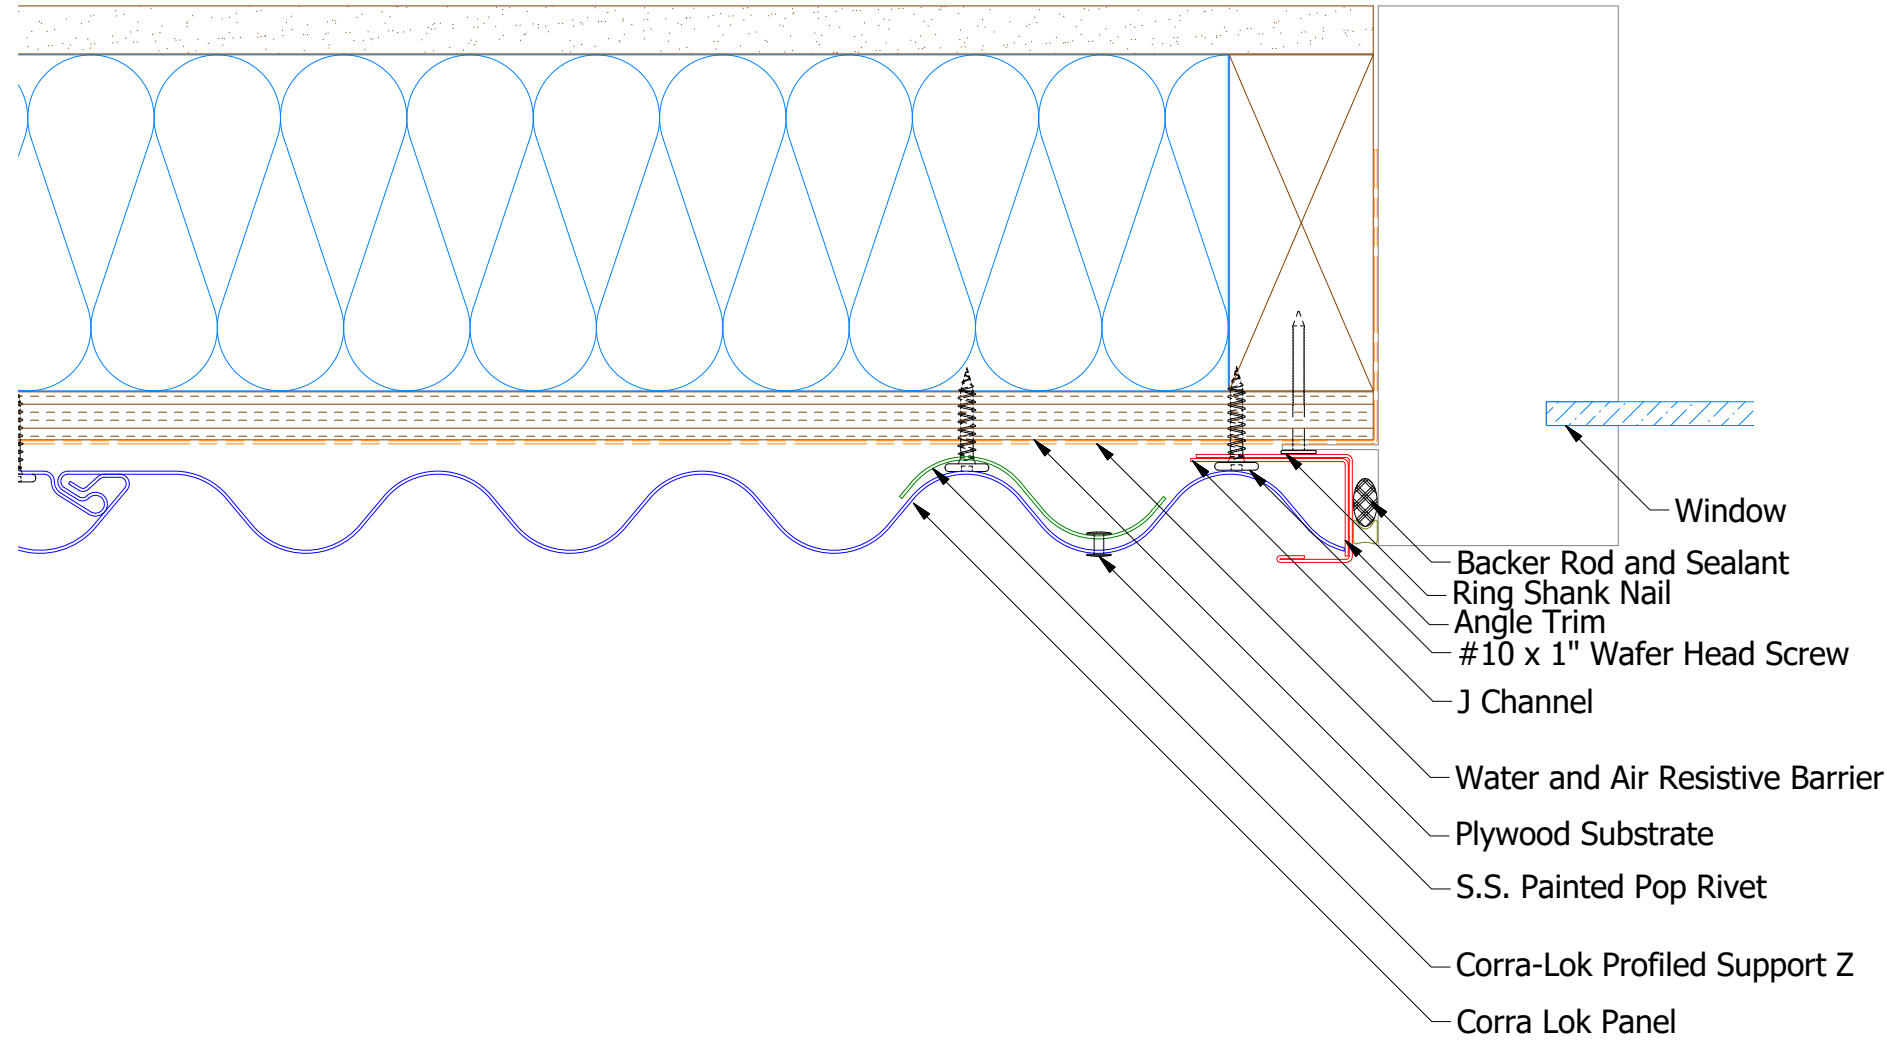

Vertical Panel

MCA682
Corra-Lok Profiled Support

MCA680 - Angle Trim

MCA118 - J Channel

Note: * denotes color side.

ATAS ATAS INTERNATIONAL, INC
 Allentown PA
 610-395-8445
 Mesa AZ
 480-558-7210

TITLE				Corra Lok Jamb Window Flange Detail			
REV. NO.	DATE	DESCRIPTION OF REVISION	BY	APP	DR	DATE	SCALE
1	2/25/20	Replaced Support Z with Corra-Lok Profiled Support Z	DMR		MBP	7/25/2018	X:X
					APP	DATE	
					SH. SIZE	B	SCALE