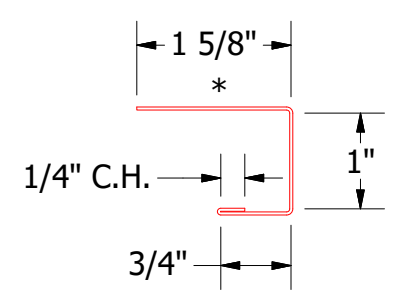

Vertical Panel

MCA682
Corra-Lok Profiled Support

MCA680 - Angle Trim

MCA118 - J Channel

Note: * denotes color side.

ATAS ATAS INTERNATIONAL, INC
 Allentown PA
 610-395-8445
 Mesa AZ
 480-558-7210

TITLE				Corra Lok Jamb Window Flange Detail			
REV. NO.	DATE	DESCRIPTION OF REVISION	BY	APP	DR	DATE	SCALE
1	2/25/20	Replaced Support Z with Corra-Lok Profiled Support Z	DMR		MBP	7/25/2018	X:X
					APP	DATE	
					SH. SIZE	B	SCALE