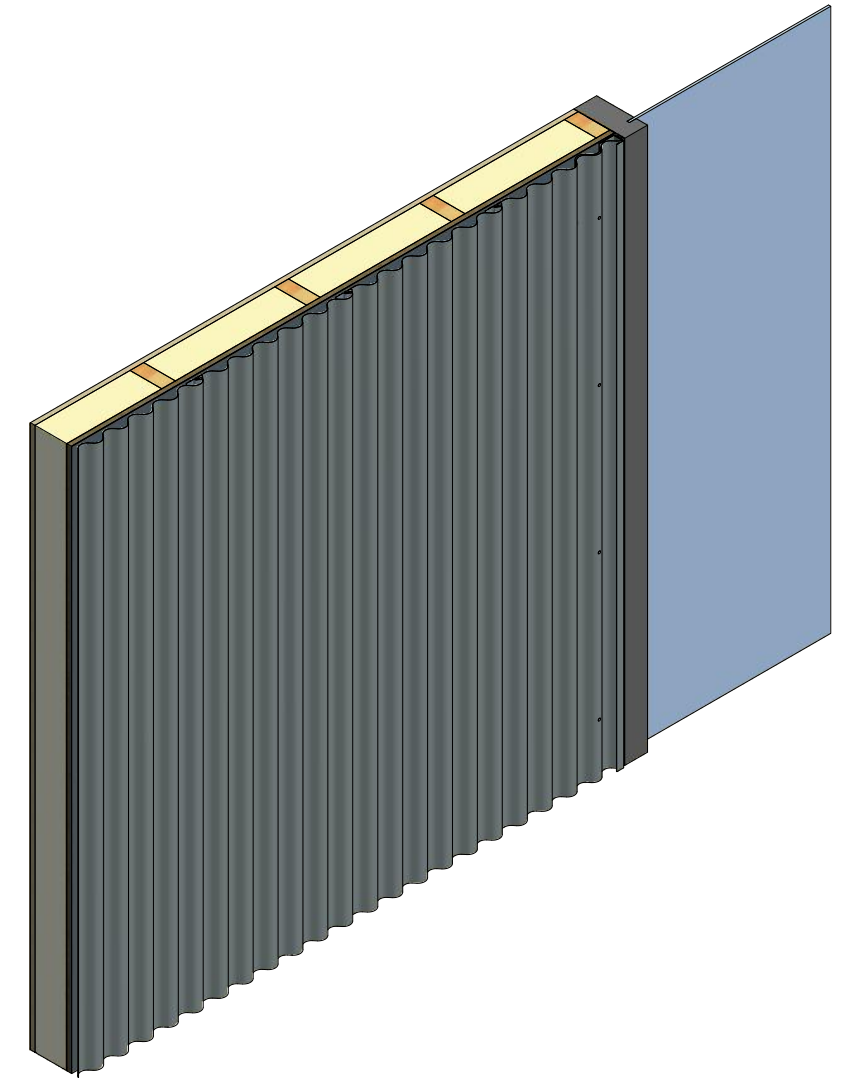

Vertical Panel

MCA682
Corra-Lok Profiled Support

MCA680 - Angle Trim

MCA118 - J Channel

Note: * denotes color side.

ATAS ATAS INTERNATIONAL, INC
 Allentown PA
 610-395-8445
 Mesa AZ
 480-558-7210

TITLE				Corra Lok Jamb Window Flange Detail			
REV. NO.	DATE	DESCRIPTION OF REVISION	BY	APP	DR	DATE	SCALE
1	2/25/20	Replaced Support Z with Corra-Lok Profiled Support Z	DMR		MBP	7/25/2018	X:X
					APP	DATE	
					SH. SIZE	B	SCALE