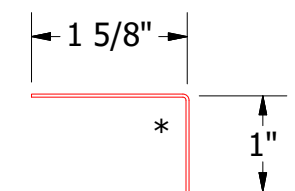

Vertical Panel

MCA682
Corra-Lok Profiled Support

MCA680 - Angle Trim

MCA118 - J Channel

Note: * denotes color side.

ATAS ATAS INTERNATIONAL, INC
 Allentown PA
 610-395-8445
 Mesa AZ
 480-558-7210

TITLE				Corra Lok Jamb Window Flange Detail			
REV. NO.	DATE	DESCRIPTION OF REVISION	BY	APP	DR	DATE	SCALE
1	2/25/20	Replaced Support Z with Corra-Lok Profiled Support Z	DMR		MBP	7/25/2018	X:X
					APP	DATE	
					SH. SIZE	B	SCALE