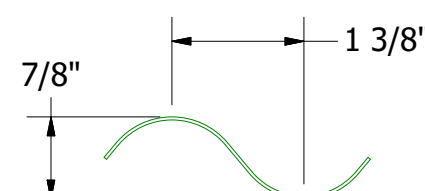

Vertical Panel

MCA682
Corra-Lok Profiled Support

MCA680 - Angle Trim

MCA118 - J Channel

Note: * denotes color side.

ATAS ATAS INTERNATIONAL, INC
 Allentown PA
 610-395-8445
 Mesa AZ
 480-558-7210

TITLE				Corra Lok Jamb Window Flange Detail			
REV. NO.	DATE	DESCRIPTION OF REVISION	BY	APP	DR	DATE	SCALE
1	2/25/20	Replaced Support Z with Corra-Lok Profiled Support Z	DMR		MBP	7/25/2018	X:X
					APP	DATE	
					SH. SIZE	B	SCALE