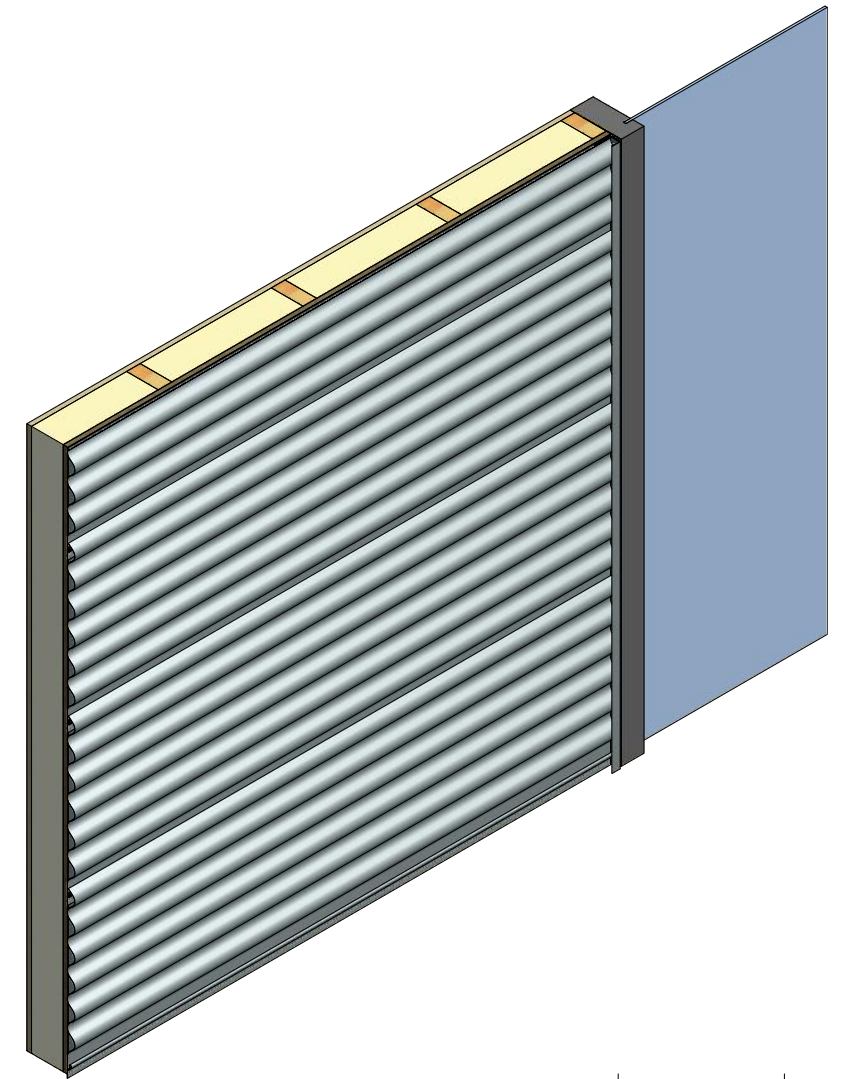

# Horizontal Panel

MCA680 - Angle Trim

MCA118 - J Channel

ATAS INTERNATIONAL, INC  
 Allentown PA  
 610-395-8445  
 Mesa AZ  
 480-558-7210

TITLE  
**Corra Lok Jamb Window Flange Detail**

				DWG. NO.	DR	DATE
					MBP	7/25/2018
1	2/25/20	Replaced Support Z with Corra-Lok Profiled Support Z	DMR	APP		DATE
REV. NO.	DATE	DESCRIPTION OF REVISION	BY	APP	SH. SIZE	SCALE
					B	X:X

**Note:** \* denotes color side.