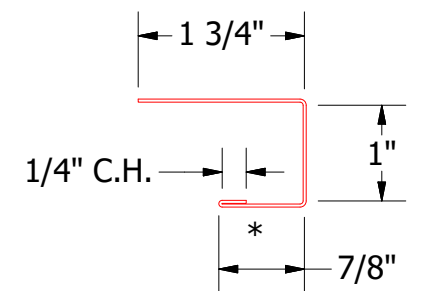

# Horizontal Panel

MCA680 - Angle Trim

MCA118 - J Channel

ATAS INTERNATIONAL, INC  
 Allentown PA  
 610-395-8445  
 Mesa AZ  
 480-558-7210

TITLE  
**Corra Lok Jamb Window Flange Detail**

				DWG. NO.	DR	DATE
					MBP	7/25/2018
1	2/25/20	Replaced Support Z with Corra-Lok Profiled Support Z	DMR	APP		DATE
REV. NO.	DATE	DESCRIPTION OF REVISION	BY	APP	SH. SIZE	SCALE
					B	X:X

**Note:** \* denotes color side.