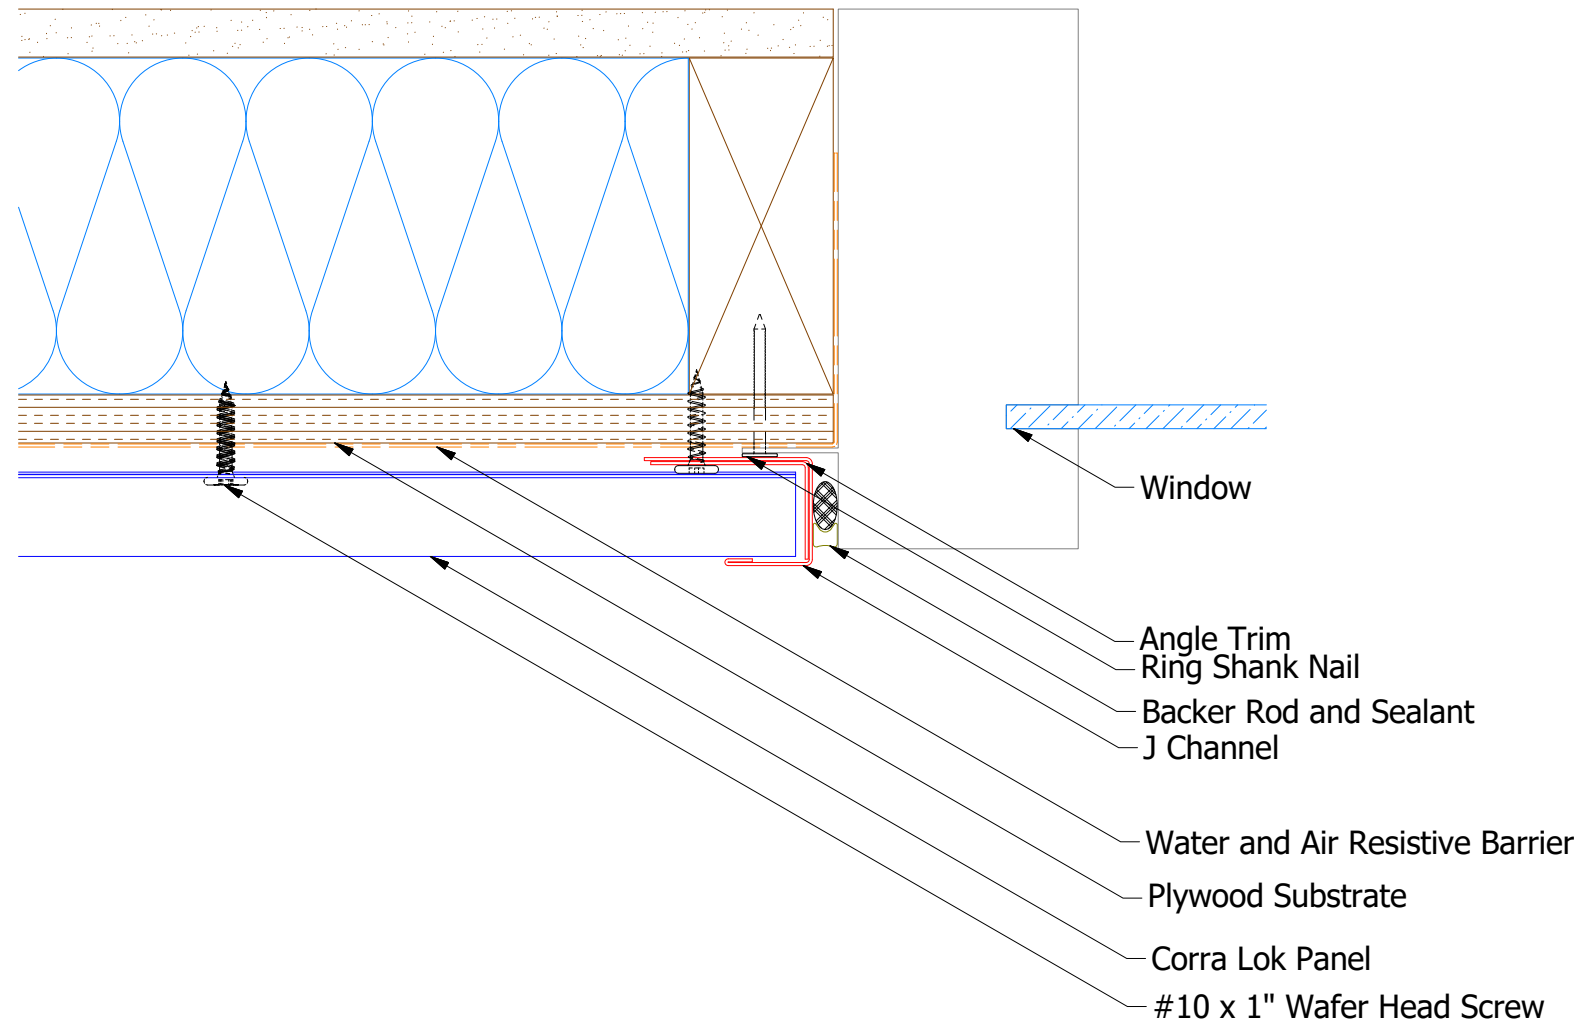

# Horizontal Panel

MCA680 - Angle Trim

MCA118 - J Channel

ATAS INTERNATIONAL, INC  
 Allentown PA  
 610-395-8445  
 Mesa AZ  
 480-558-7210

TITLE  
**Corra Lok Jamb Window Flange Detail**

				DWG. NO.	DR	DATE
					MBP	7/25/2018
1	2/25/20	Replaced Support Z with Corra-Lok Profiled Support Z	DMR	APP		DATE
REV. NO.	DATE	DESCRIPTION OF REVISION	BY	APP	SH. SIZE	SCALE
					B	X:X

**Note:** \* denotes color side.