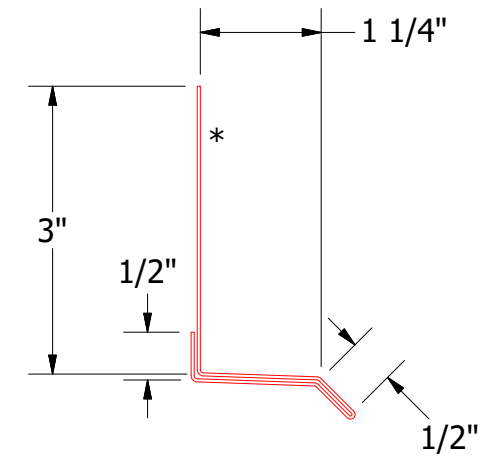

Vertical Panel

MCA661 - Base Trim

ATAS INTERNATIONAL, INC
 Allentown PA
 610-395-8445
 Mesa AZ
 480-558-7210

TITLE		Corra Lok Head Window Flange Detail	
DWG. NO.	DR	DATE	7/25/2018
	MBP		
MATERIAL	APP	DATE	
	SH. SIZE	B	SCALE X:X

Note: * denotes color side.

REV. NO.	DATE	DESCRIPTION OF REVISION	BY	APP