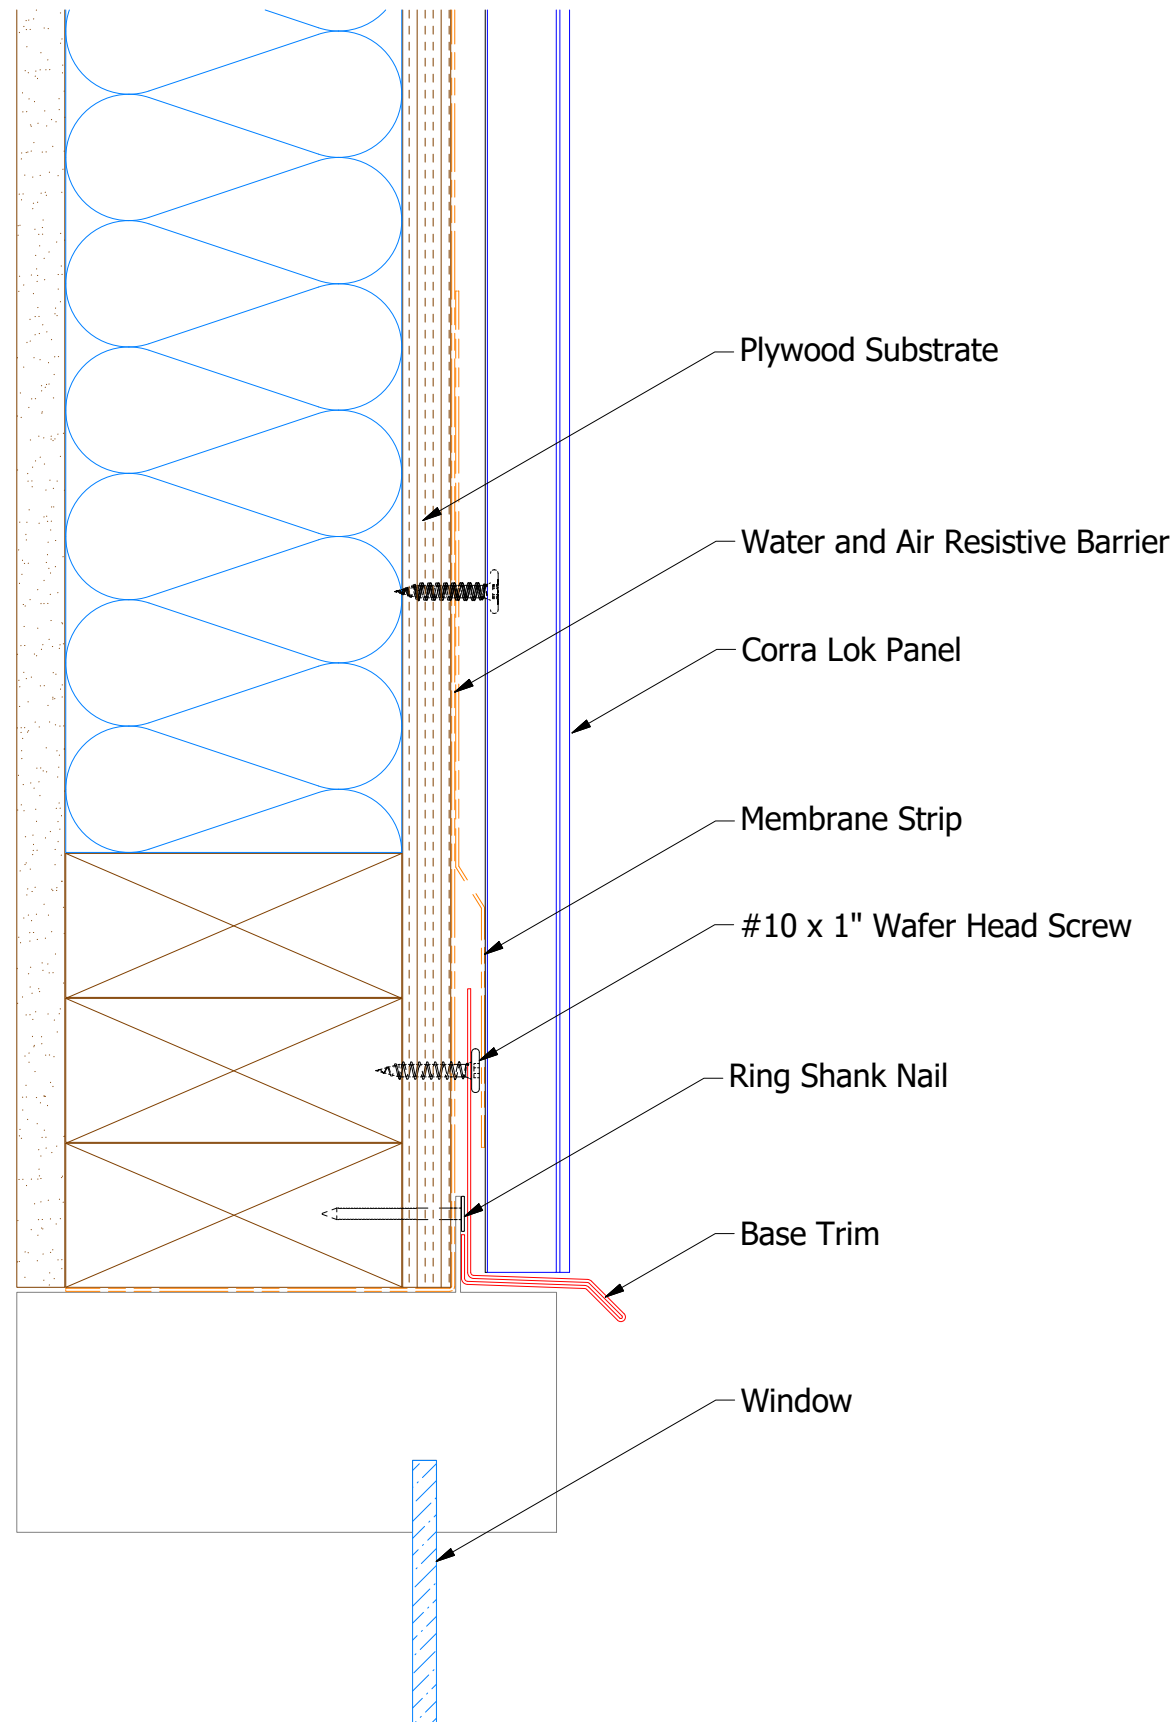

Vertical Panel

MCA661 - Base Trim

ATAS INTERNATIONAL, INC
 Allentown PA
 610-395-8445
 Mesa AZ
 480-558-7210

TITLE		Corra Lok Head Window Flange Detail	
DWG. NO.	DR	DATE	7/25/2018
	MBP		
MATERIAL	APP	DATE	
	SH. SIZE	B	SCALE X:X

Note: * denotes color side.

REV. NO.	DATE	DESCRIPTION OF REVISION	BY	APP