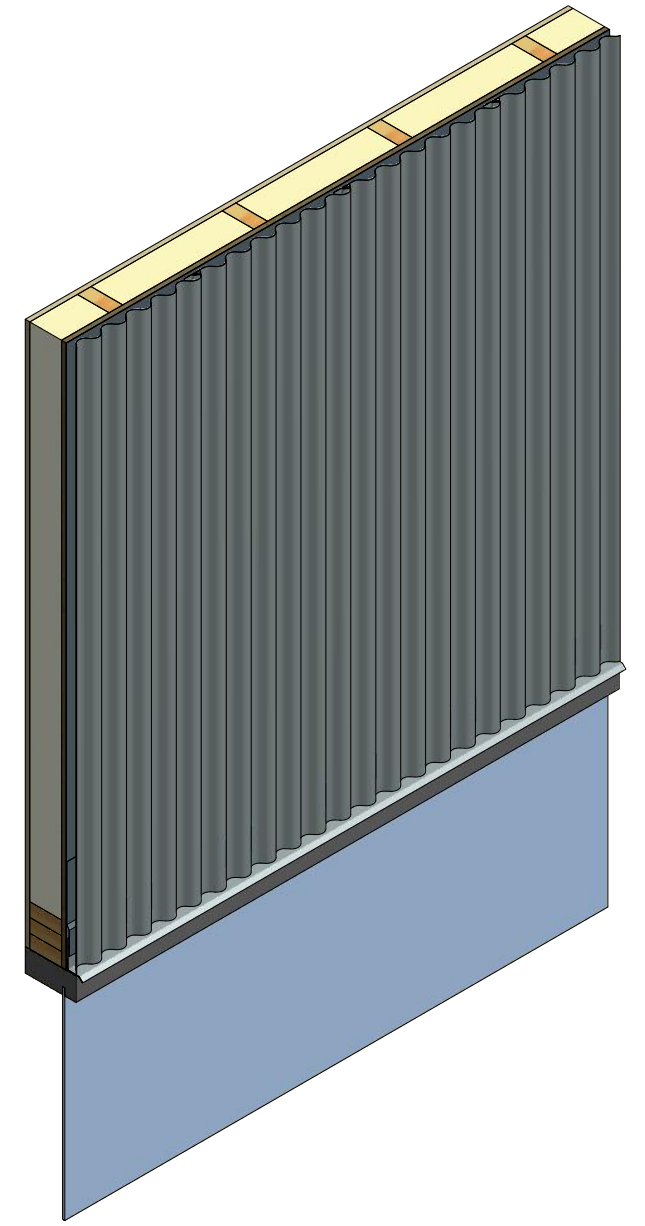

Vertical Panel

MCA661 - Base Trim

ATAS INTERNATIONAL, INC
 Allentown PA
 610-395-8445
 Mesa AZ
 480-558-7210

TITLE		Corra Lok Head Window Flange Detail	
DWG. NO.	DR	DATE	7/25/2018
	MBP		
MATERIAL	APP	DATE	
	SH. SIZE	B	SCALE X:X

Note: * denotes color side.

REV. NO.	DATE	DESCRIPTION OF REVISION	BY	APP