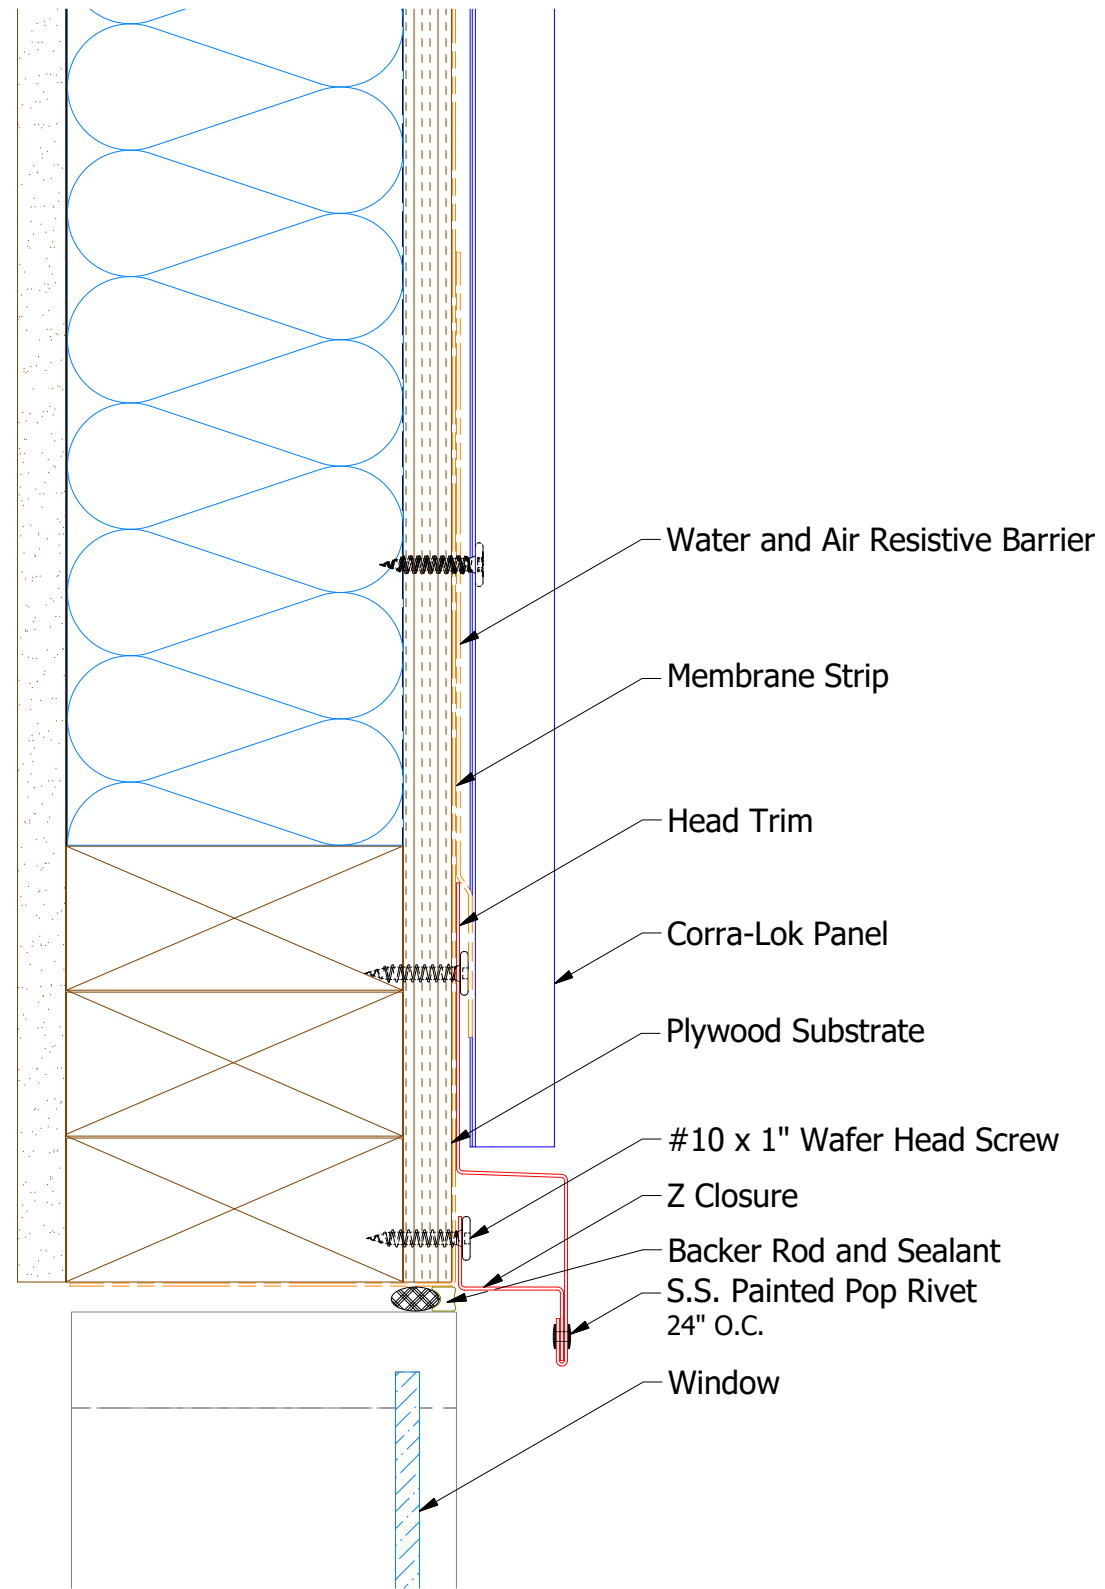

Vertical Panel

Z Closure

MCA550 - Head Trim

ATAS ATAS INTERNATIONAL, INC
 Allentown PA
 610-395-8445
 Mesa AZ
 480-558-7210

TITLE Corra-Lok Existing Window Head Detail

REV. NO.	DATE	DESCRIPTION OF REVISION	BY	APP	DWG. NO.	DR	DATE
						MBP	7/6/2018
					MATERIAL	APP	DATE
					SH. SIZE	B	SCALE
							X:X