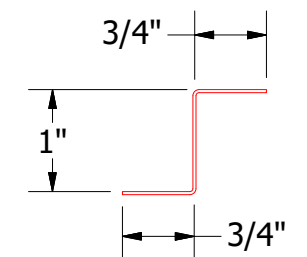

Vertical Panel

Z Closure

MCA550 - Head Trim

ATAS ATAS INTERNATIONAL, INC
 Allentown PA
 610-395-8445
 Mesa AZ
 480-558-7210

TITLE Corra-Lok Existing Window Head Detail

REV. NO.	DATE	DESCRIPTION OF REVISION	BY	APP	DWG. NO.	DR	DATE
						MBP	7/6/2018
					MATERIAL	APP	DATE
					SH. SIZE	B	SCALE
							X:X