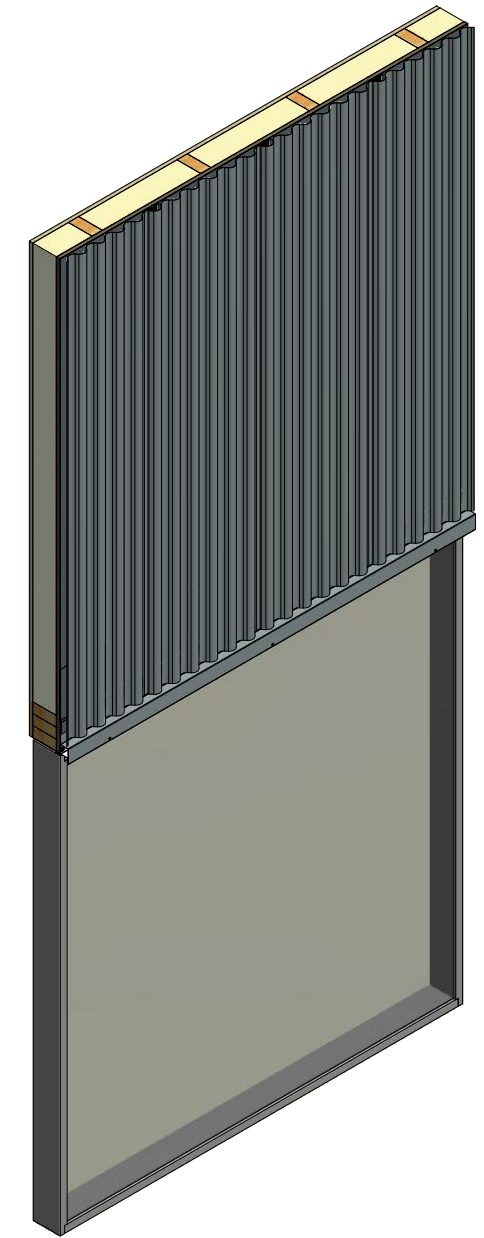

Vertical Panel

Z Closure

MCA550 - Head Trim

ATAS ATAS INTERNATIONAL, INC
 Allentown PA
 610-395-8445
 Mesa AZ
 480-558-7210

TITLE Corra-Lok Existing Window Head Detail

REV. NO.	DATE	DESCRIPTION OF REVISION	BY	APP	DWG. NO.	DR	DATE
						MBP	7/6/2018
					MATERIAL	APP	DATE
					SH. SIZE	B	SCALE
							X:X