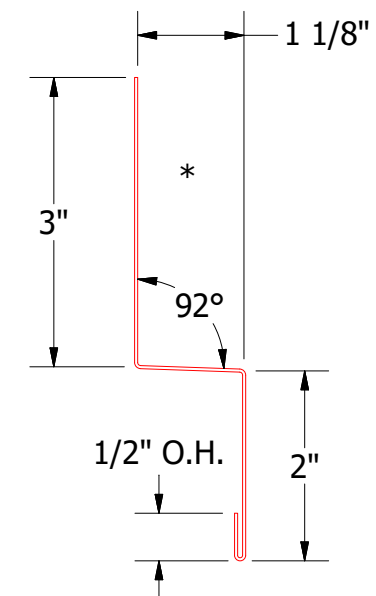

Vertical Panel

Z Closure

MCA550 - Head Trim

ATAS ATAS INTERNATIONAL, INC
 Allentown PA
 610-395-8445
 Mesa AZ
 480-558-7210

TITLE Corra-Lok Existing Window Head Detail

REV. NO.	DATE	DESCRIPTION OF REVISION	BY	APP	DWG. NO.	DR	DATE
						MBP	7/6/2018
					MATERIAL	APP	DATE
					SH. SIZE	B	SCALE
							X:X