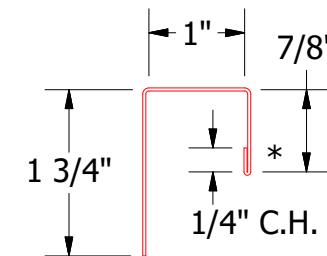

Vertical Panel

MCA118 - J Channel

MCA680 - Angle Trim

ATAS INTERNATIONAL, INC
 Allentown PA
 610-395-8445
 Mesa AZ
 480-558-7210

Note: * denotes color side.

REV. NO.	DATE	DESCRIPTION OF REVISION	BY	APP	TITLE	DR	DATE
1	2/26/20	Replaced Support Z with Corra-Lok Profiled Support Z	DMR		Corra Lok Window Sill Flange Detail	MBP	7/26/2018
						APP	DATE
						SH. SIZE	B
						SCALE	X:X