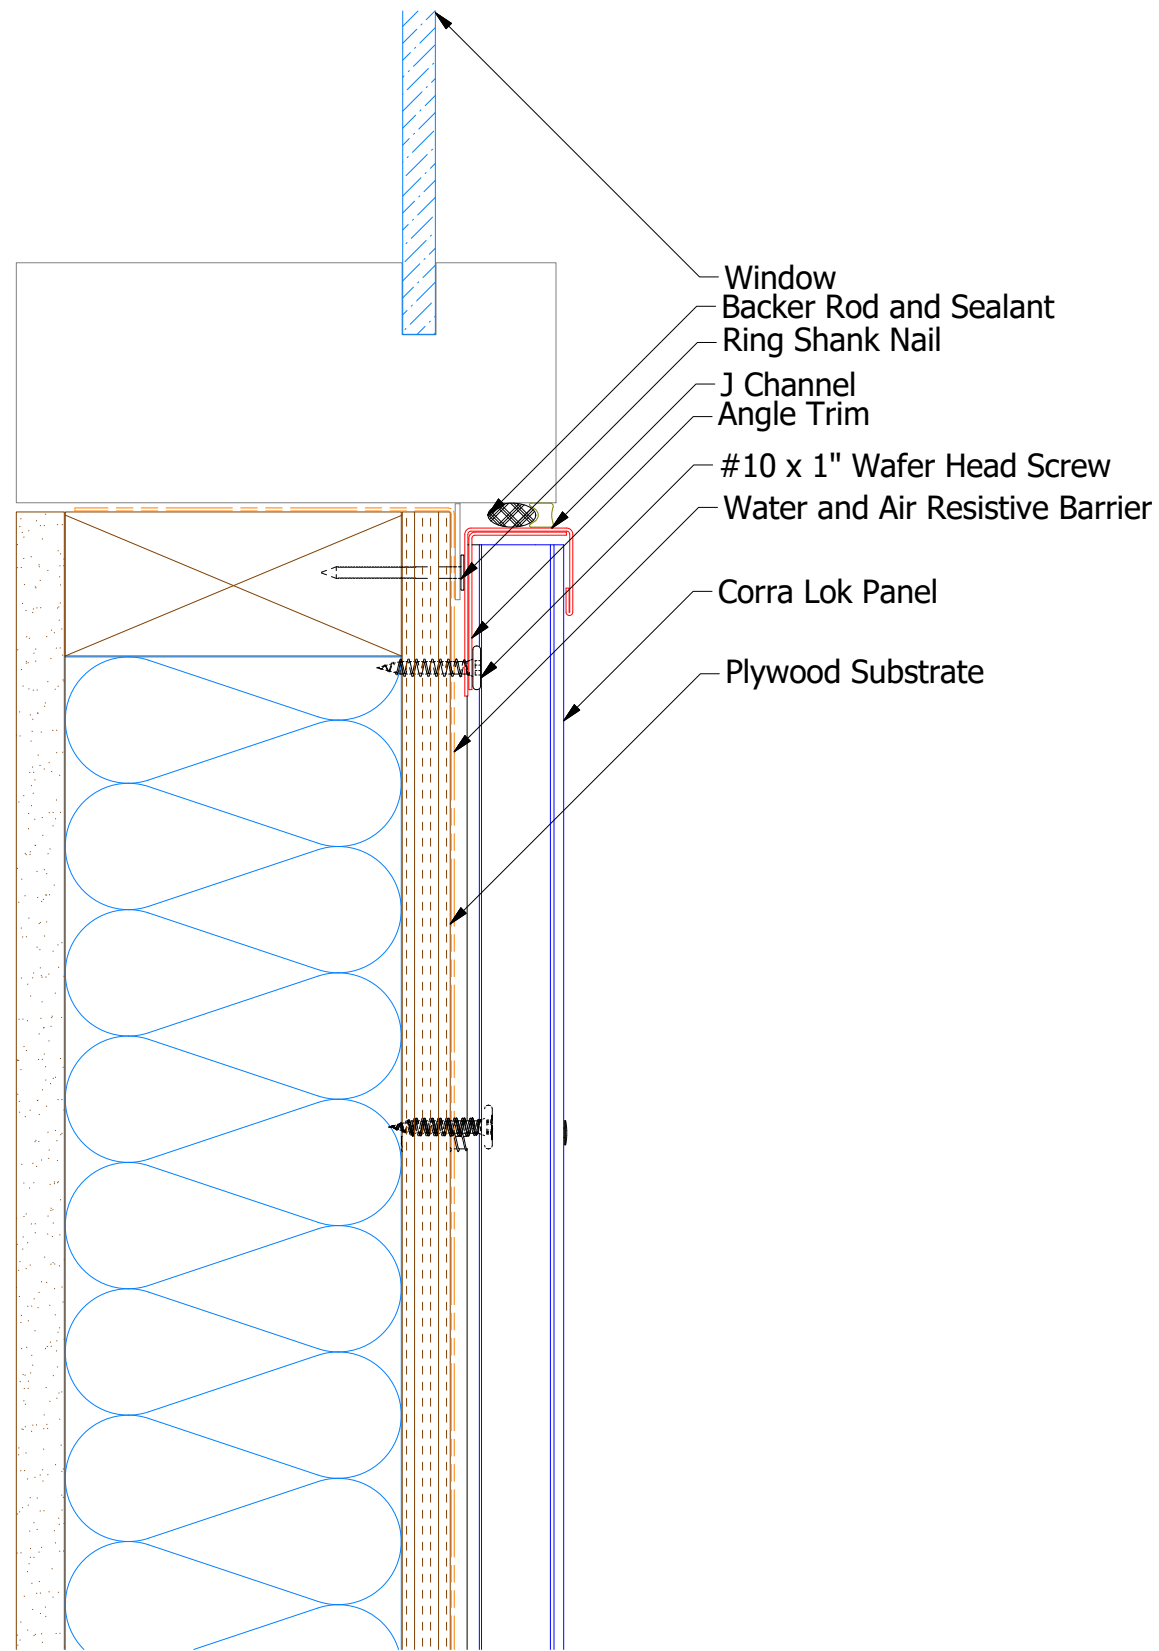

Vertical Panel

MCA118 - J Channel

MCA680 - Angle Trim

ATAS INTERNATIONAL, INC
 Allentown PA
 610-395-8445
 Mesa AZ
 480-558-7210

Note: * denotes color side.

REV. NO.	DATE	DESCRIPTION OF REVISION	BY	APP	TITLE	DR	DATE
1	2/26/20	Replaced Support Z with Corra-Lok Profiled Support Z	DMR		Corra Lok Window Sill Flange Detail	MBP	7/26/2018
						APP	DATE
						SH. SIZE	B
						SCALE	X:X