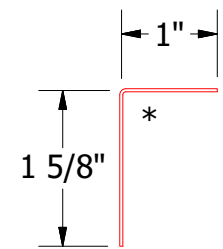

Vertical Panel

MCA118 - J Channel

MCA680 - Angle Trim

ATAS INTERNATIONAL, INC
 Allentown PA
 610-395-8445
 Mesa AZ
 480-558-7210

Note: * denotes color side.

REV. NO.	DATE	DESCRIPTION OF REVISION	BY	APP	TITLE	DR	DATE
1	2/26/20	Replaced Support Z with Corra-Lok Profiled Support Z	DMR		Corra Lok Window Sill Flange Detail	MBP	7/26/2018
						APP	DATE
						SH. SIZE	B
						SCALE	X:X