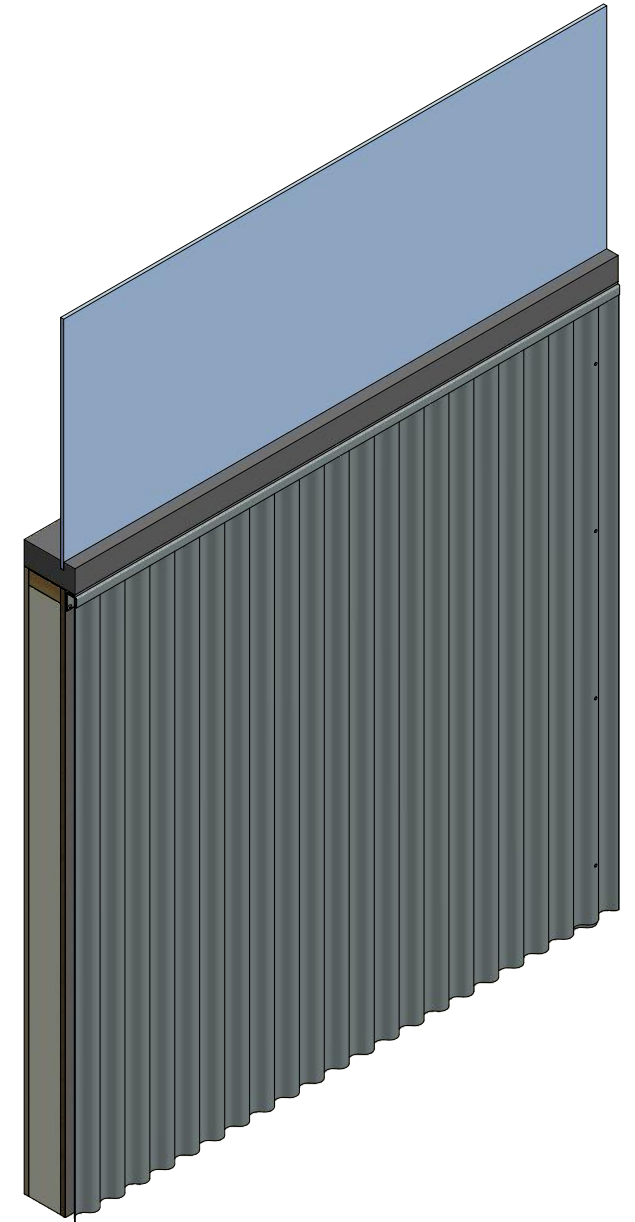

Vertical Panel

MCA118 - J Channel

MCA680 - Angle Trim

ATAS INTERNATIONAL, INC
 Allentown PA
 610-395-8445
 Mesa AZ
 480-558-7210

Note: * denotes color side.

REV. NO.	DATE	DESCRIPTION OF REVISION	BY	APP	TITLE	DR	DATE
1	2/26/20	Replaced Support Z with Corra-Lok Profiled Support Z	DMR		Corra Lok Window Sill Flange Detail	MBP	7/26/2018
						APP	DATE
						SH. SIZE	B
						SCALE	X:X