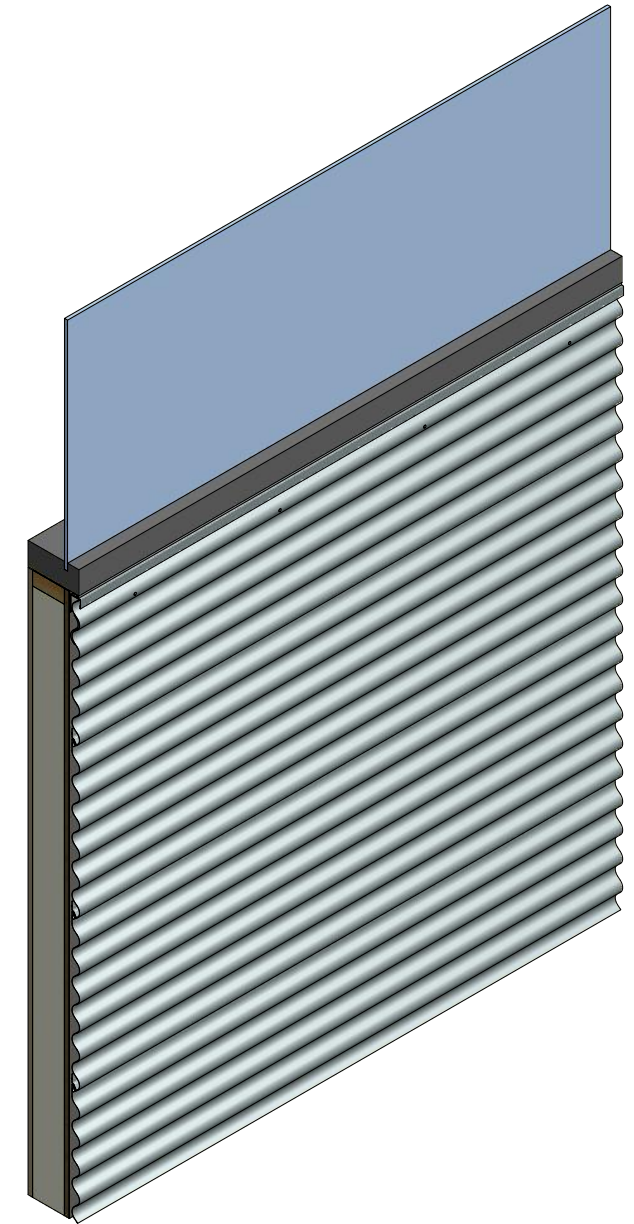

Horizontal Panel

MCA682
Corra-Lok Profiled Support Z

MCA118 - J Channel

MCA680 - Angle Trim

Note: * denotes color side.

ATAS ATAS INTERNATIONAL, INC
 Allentown PA
 610-395-8445
 Mesa AZ
 480-558-7210

TITLE
Corra Lok Window Sill Flange Detail

1	2/26/20	Replaced Support Z with Corra-Lok Profiled Support Z	DMR		DWG. NO.	DR	MBP	DATE	7/26/2018
REV. NO.	DATE	DESCRIPTION OF REVISION	BY	APP	MATERIAL	SH. SIZE	B	SCALE	X:X