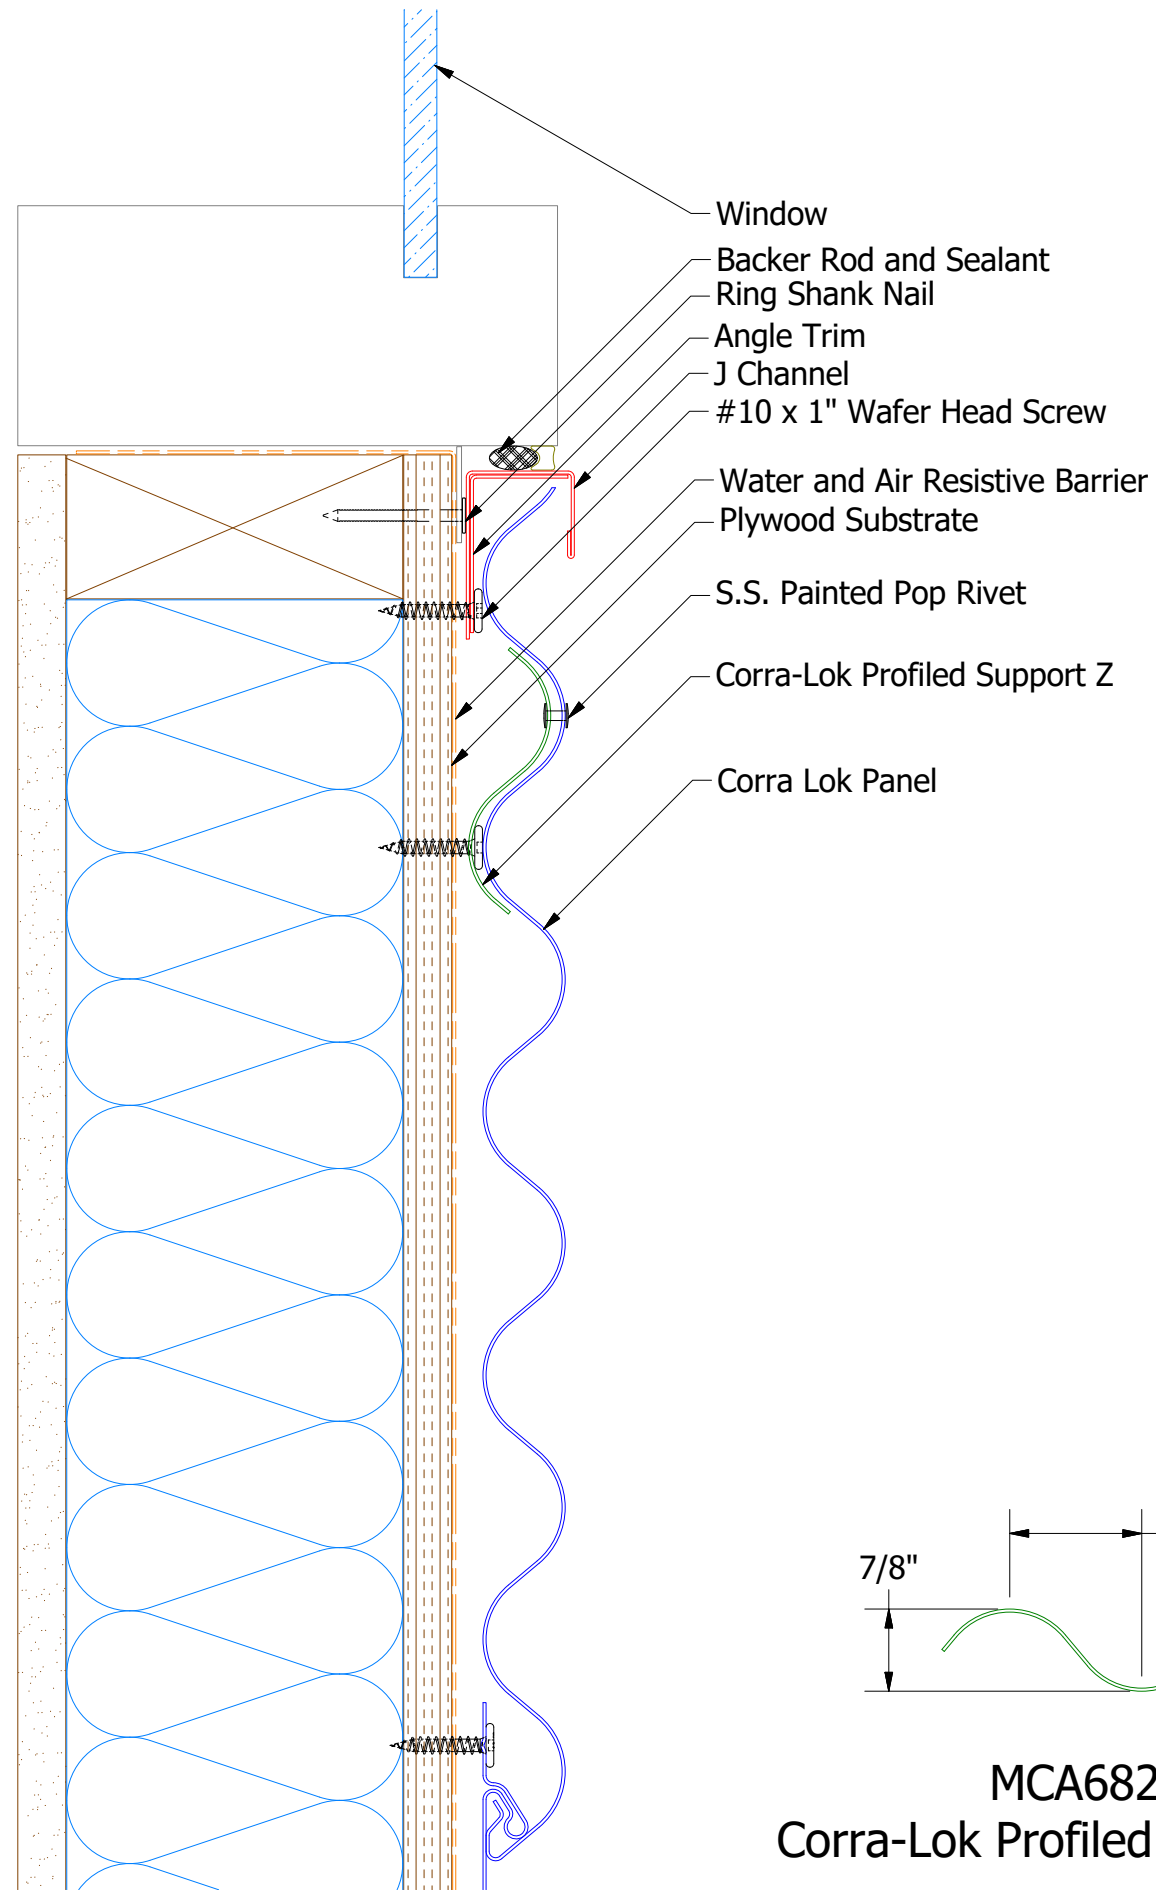

Horizontal Panel

MCA682
Corra-Lok Profiled Support Z

MCA118 - J Channel

MCA680 - Angle Trim

Note: * denotes color side.

ATAS ATAS INTERNATIONAL, INC
 Allentown PA
 610-395-8445
 Mesa AZ
 480-558-7210

TITLE
Corra Lok Window Sill Flange Detail

1	2/26/20	Replaced Support Z with Corra-Lok Profiled Support Z	DMR		DWG. NO.	DR	MBP	DATE	7/26/2018
REV. NO.	DATE	DESCRIPTION OF REVISION	BY	APP	MATERIAL	SH. SIZE	B	SCALE	X:X