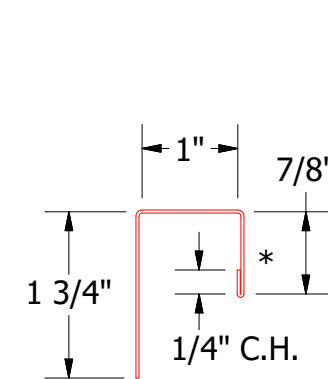

Horizontal Panel

MCA682
Corra-Lok Profiled Support Z

MCA118 - J Channel

MCA680 - Angle Trim

Note: * denotes color side.

ATAS ATAS INTERNATIONAL, INC
 Allentown PA
 610-395-8445
 Mesa AZ
 480-558-7210

TITLE
Corra Lok Window Sill Flange Detail

1	2/26/20	Replaced Support Z with Corra-Lok Profiled Support Z	DMR		DWG. NO.	DR	MBP	DATE	7/26/2018
REV. NO.	DATE	DESCRIPTION OF REVISION	BY	APP	MATERIAL	SH. SIZE	B	SCALE	X:X