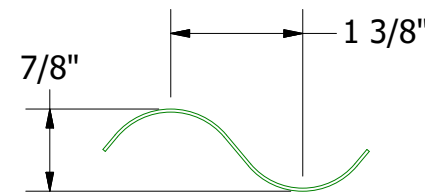

Horizontal Panel

MCA682
Corra-Lok Profiled Support Z

MCA118 - J Channel

MCA680 - Angle Trim

Note: * denotes color side.

ATAS ATAS INTERNATIONAL, INC
 Allentown PA
 610-395-8445
 Mesa AZ
 480-558-7210

TITLE
Corra Lok Window Sill Flange Detail