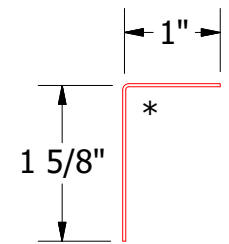

Horizontal Panel

MCA682
Corra-Lok Profiled Support Z

MCA118 - J Channel

MCA680 - Angle Trim

Note: * denotes color side.

ATAS ATAS INTERNATIONAL, INC
 Allentown PA
 610-395-8445
 Mesa AZ
 480-558-7210

TITLE
Corra Lok Window Sill Flange Detail

1	2/26/20	Replaced Support Z with Corra-Lok Profiled Support Z	DMR		DWG. NO.	DR	MBP	DATE	7/26/2018
REV. NO.	DATE	DESCRIPTION OF REVISION	BY	APP	MATERIAL	SH. SIZE	B	SCALE	X:X