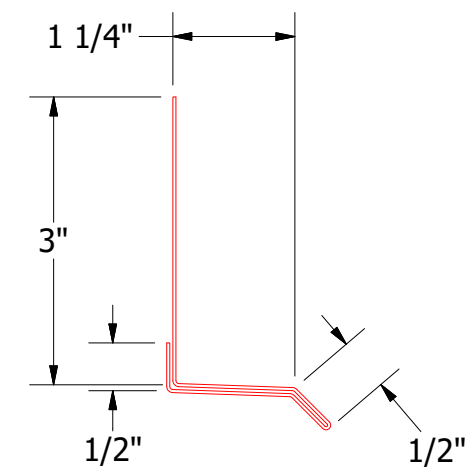

Vertical Panel

MCA661 - Base Trim

ATAS INTERNATIONAL, INC
 Allentown PA
 610-395-8445
 Mesa AZ
 480-558-7210

TITLE
Rigid Wall II Head Window Flange Detail

REV. NO.	DATE	DESCRIPTION OF REVISION	BY	APP	DWG. NO.	DR	JAC	DATE	8/1/2018
						APP		DATE	
					MATERIAL	SH. SIZE	B	SCALE	X:X