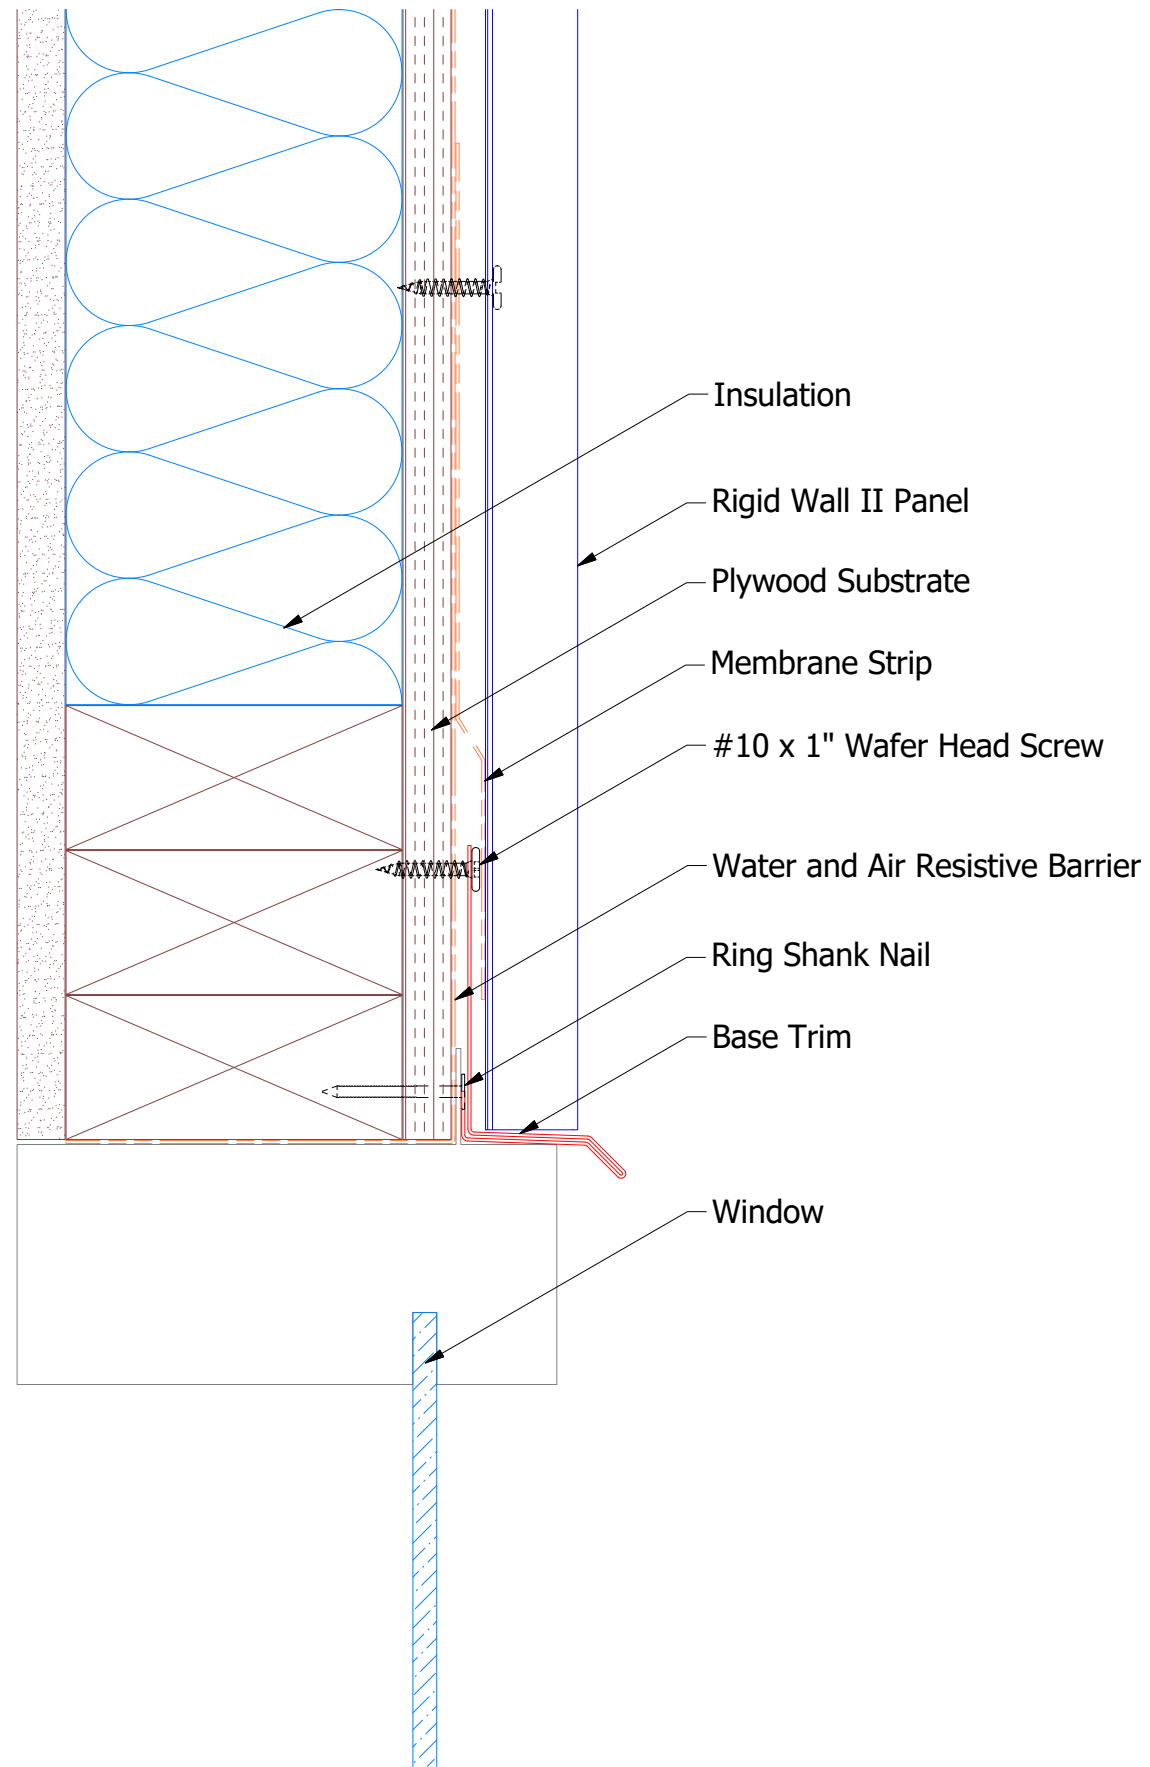

Vertical Panel

MCA661 - Base Trim

ATAS INTERNATIONAL, INC
 Allentown PA
 610-395-8445
 Mesa AZ
 480-558-7210

TITLE
Rigid Wall II Head Window Flange Detail

REV. NO.	DATE	DESCRIPTION OF REVISION	BY	APP	DWG. NO.	DR	JAC	DATE	8/1/2018
						APP		DATE	
					MATERIAL	SH. SIZE	B	SCALE	X:X