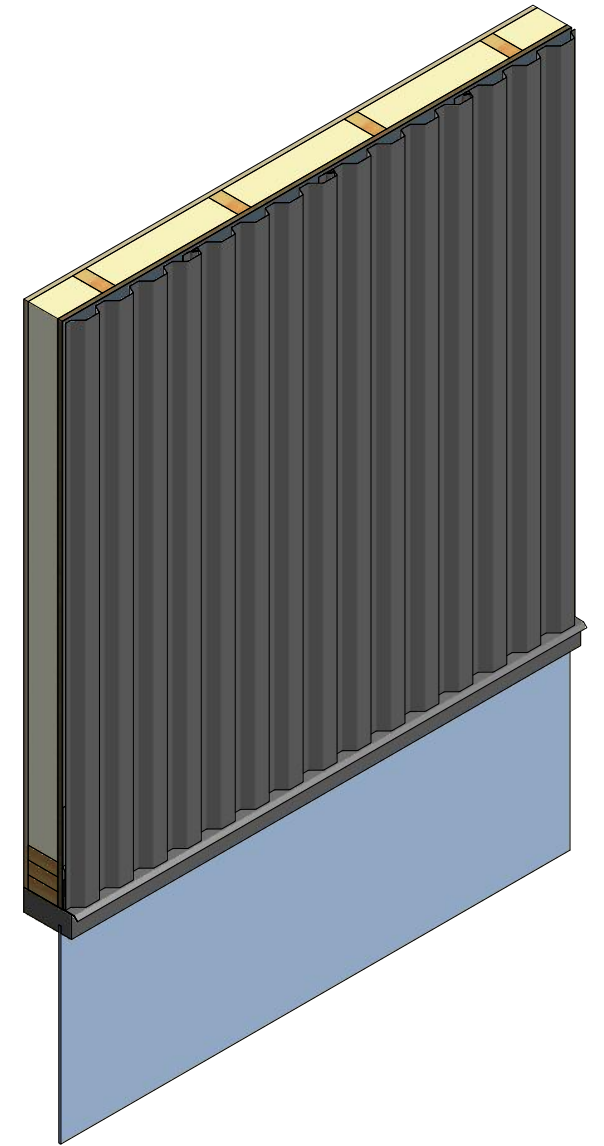

Vertical Panel

MCA661 - Base Trim

ATAS INTERNATIONAL, INC
 Allentown PA
 610-395-8445
 Mesa AZ
 480-558-7210

TITLE
Rigid Wall II Head Window Flange Detail

REV. NO.	DATE	DESCRIPTION OF REVISION	BY	APP	DWG. NO.	DR	JAC	DATE	8/1/2018
						APP		DATE	
					MATERIAL	SH. SIZE	B	SCALE	X:X