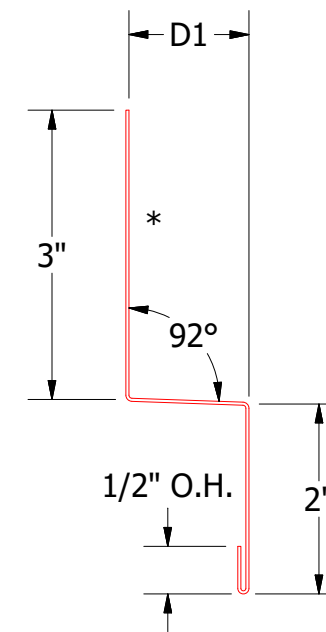

Vertical Panel

Head Trim
 DWA550: D1=1 1/4"
 DSA550: D1=2"

TITLE **Design Wall Existing Head Detail**

1	7/16/2021	Changed Pop Rivets to VHB Tape	DMR	DR	DMR	DATE	7/16/2018
REV. NO.	DATE	DESCRIPTION OF REVISION	BY	APP	MATERIAL	SH. SIZE	SCALE
						B	X:X

Note: * denotes color side.