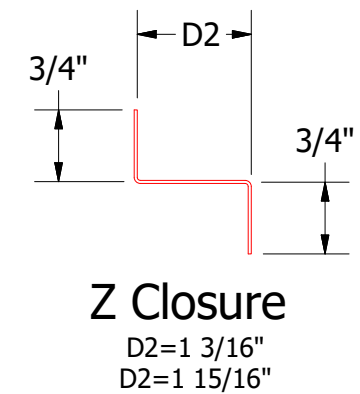

Vertical Panel

Head Trim
 DWA550: D1=1 1/4"
 DSA550: D1=2"

TITLE **Design Wall Existing Head Detail**

1	7/16/2021	Changed Pop Rivets to VHB Tape	DMR	DR	DMR	DATE	7/16/2018
REV. NO.	DATE	DESCRIPTION OF REVISION	BY	APP	MATERIAL	SH. SIZE	SCALE
						B	X:X

Note: * denotes color side.