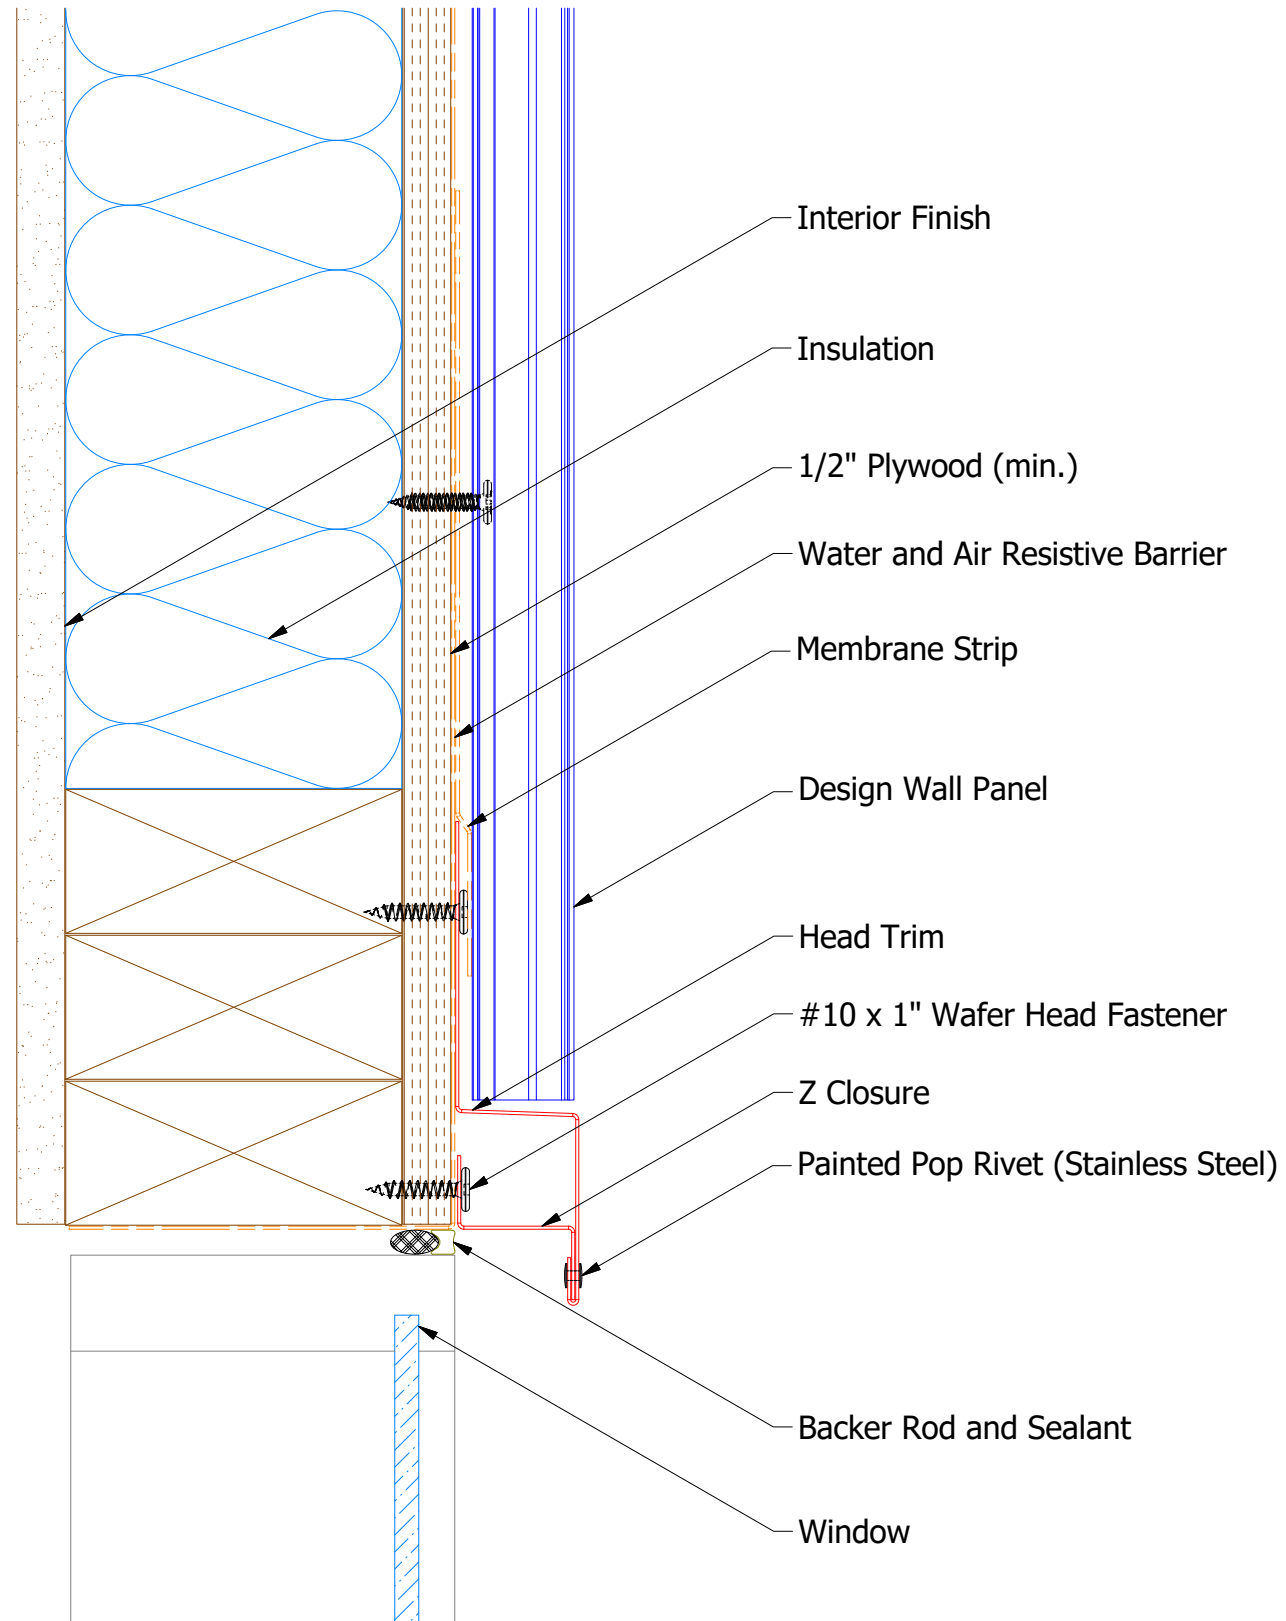

Vertical Panel

Head Trim
 DWA550: D1=1 1/4"
 DSA550: D1=2"

TITLE **Design Wall Existing Head Detail**

1	7/16/2021	Changed Pop Rivets to VHB Tape	DMR	DR	DMR	DATE	7/16/2018
REV. NO.	DATE	DESCRIPTION OF REVISION	BY	APP	MATERIAL	SH. SIZE	SCALE
						B	X:X

Note: * denotes color side.