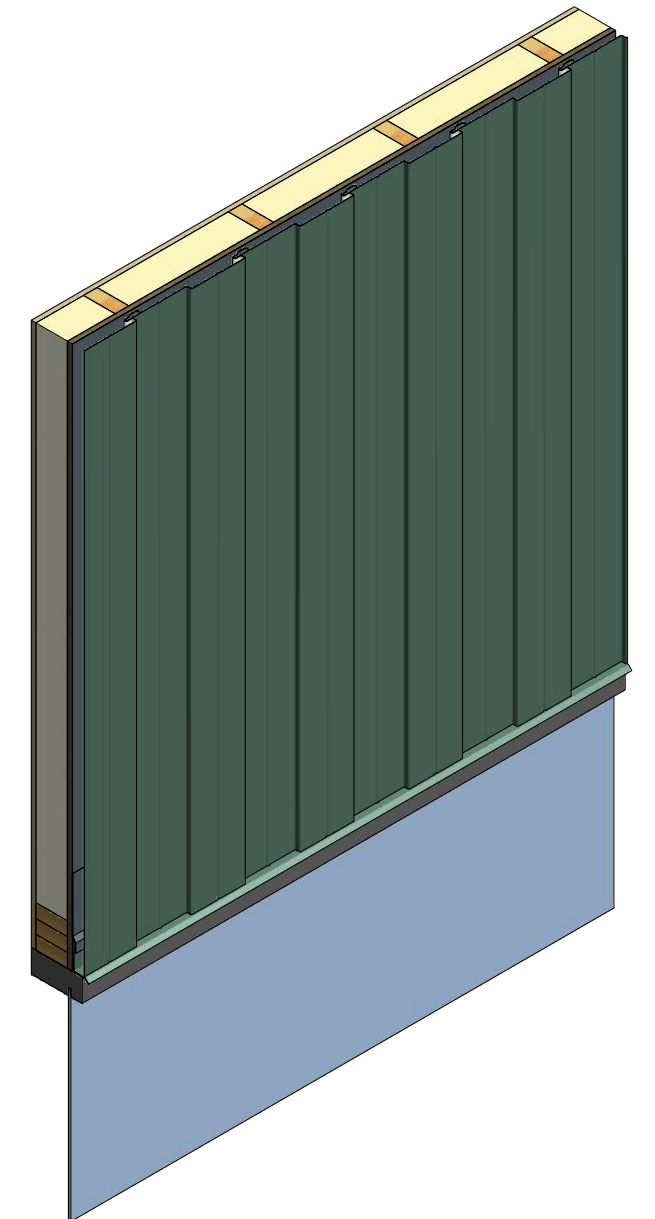

Vertical Panel

ATAS ATAS INTERNATIONAL, INC
 Allentown PA
 610-395-8445
 Mesa AZ
 480-558-7210

| | | | |
|--|----------|-----------|-----------|
| TITLE Design Wall Head Window Flange Detail | | | |
| DWG. NO. | DR | DATE | |
| | MBP | 7/27/2018 | |
| | APP | DATE | |
| MATERIAL | SH. SIZE | B | SCALE X:X |

| REV. NO. | DATE | DESCRIPTION OF REVISION | BY | APP |
|----------|-----------|--------------------------------|-----|-----|
| 1 | 7/16/2021 | Changed Pop Rivets to VHB Tape | DMR | |

Note: * denotes color side.