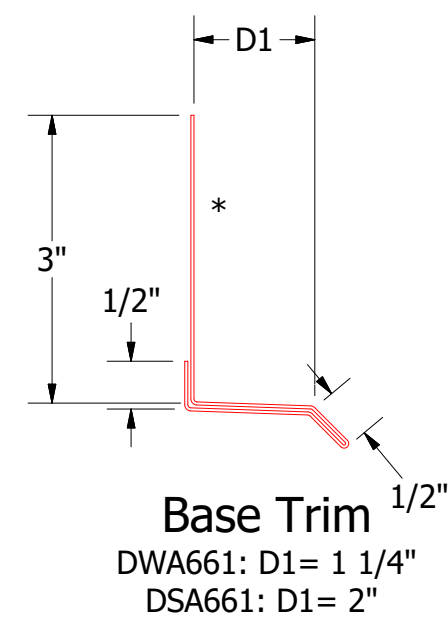

Vertical Panel

ATAS ATAS INTERNATIONAL, INC
 Allentown PA
 610-395-8445
 Mesa AZ
 480-558-7210

| | | | |
|--|----------|-----------|-----------|
| TITLE Design Wall Head Window Flange Detail | | | |
| DWG. NO. | DR | DATE | |
| | MBP | 7/27/2018 | |
| | APP | DATE | |
| MATERIAL | SH. SIZE | B | SCALE X:X |

| REV. NO. | DATE | DESCRIPTION OF REVISION | BY | APP |
|----------|-----------|--------------------------------|-----|-----|
| 1 | 7/16/2021 | Changed Pop Rivets to VHB Tape | DMR | |

Note: * denotes color side.