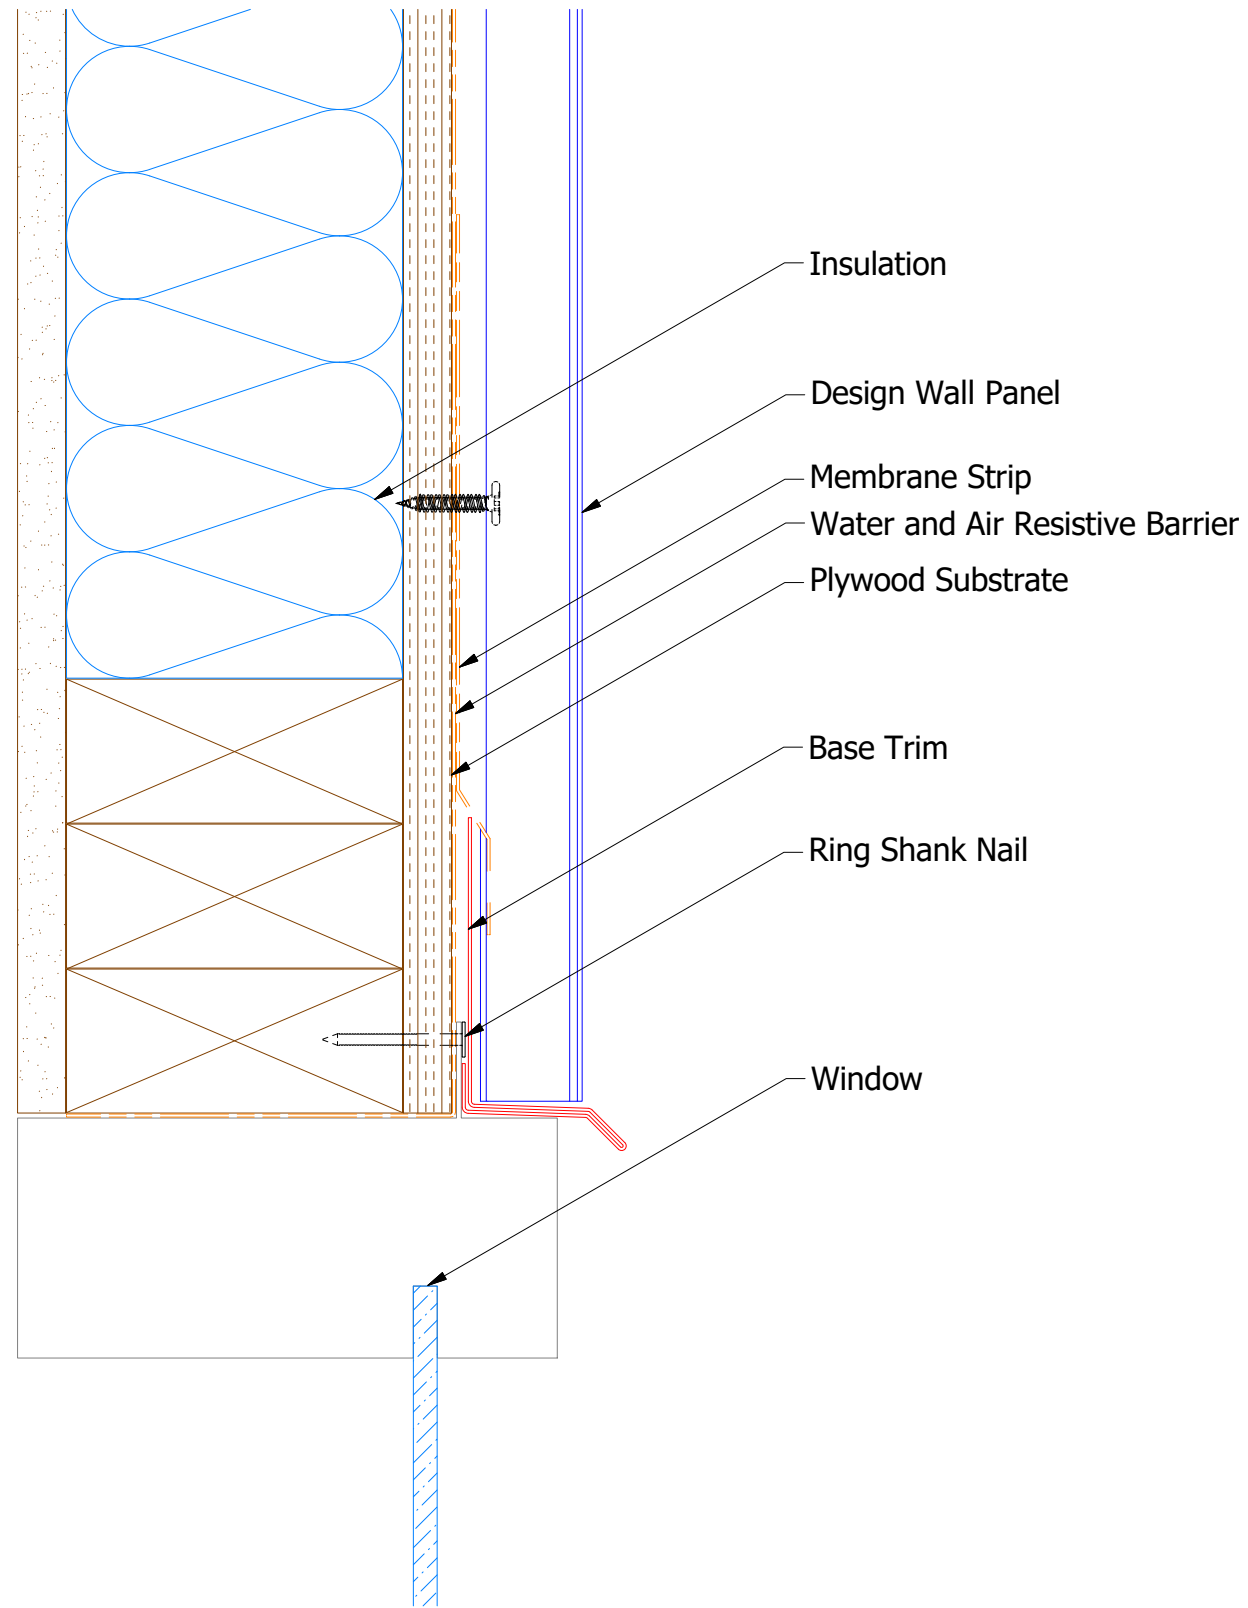

Vertical Panel

ATAS ATAS INTERNATIONAL, INC
 Allentown PA
 610-395-8445
 Mesa AZ
 480-558-7210

| | | | |
|--|----------|-----------|-----------|
| TITLE Design Wall Head Window Flange Detail | | | |
| DWG. NO. | DR | DATE | |
| | MBP | 7/27/2018 | |
| | APP | DATE | |
| MATERIAL | SH. SIZE | B | SCALE X:X |

| REV. NO. | DATE | DESCRIPTION OF REVISION | BY | APP |
|----------|-----------|--------------------------------|-----|-----|
| 1 | 7/16/2021 | Changed Pop Rivets to VHB Tape | DMR | |

Note: * denotes color side.